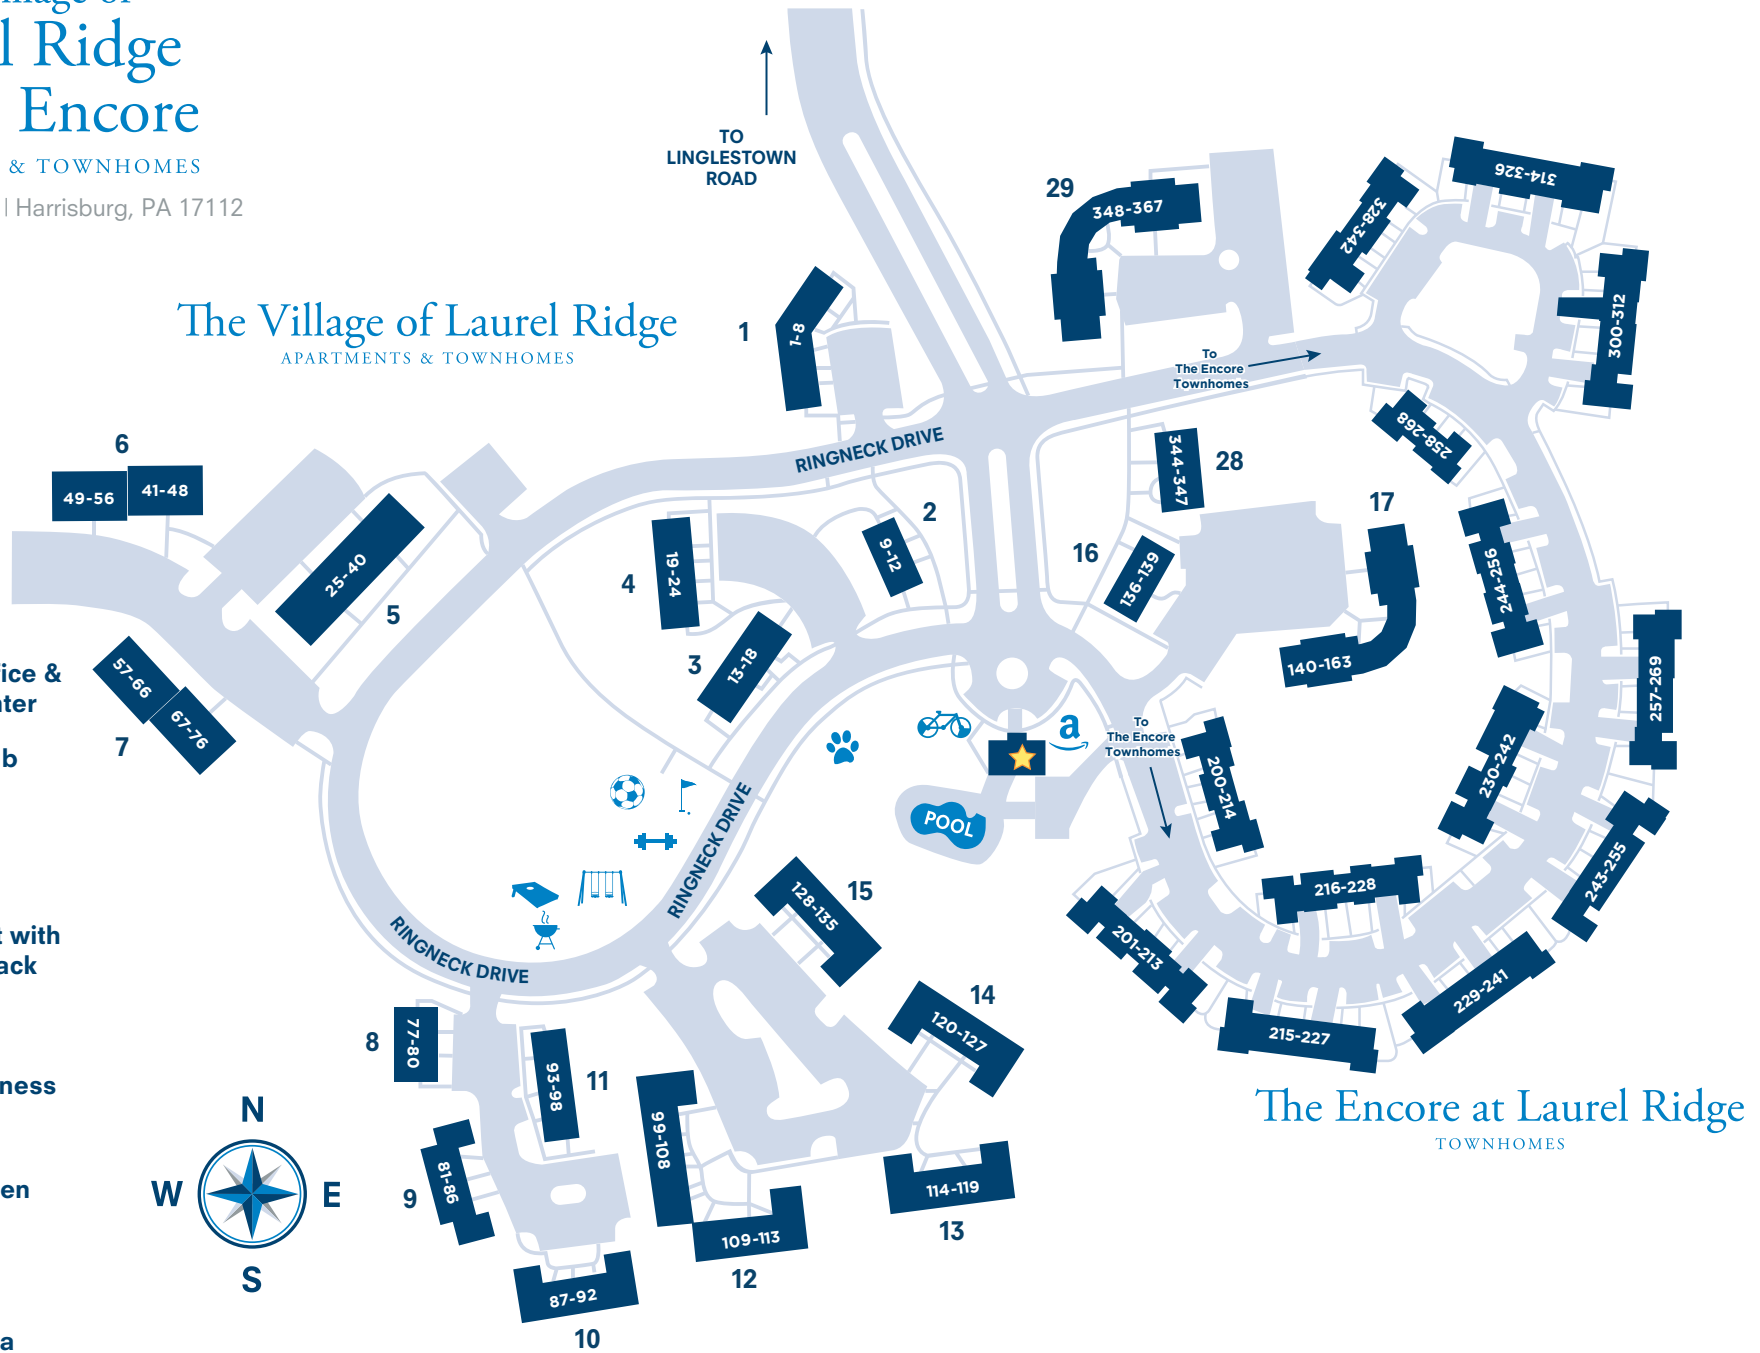

The Village of Laurel Ridge & The Encore

APARTMENTS & TOWNHOMES

399 Ringneck Drive | Harrisburg, PA 17112

The Village of Laurel Ridge APARTMENTS & TOWNHOMES

-  Leasing Office & Fitness Center
-  Amazon Hub
-  Bike Share
-  Dog Park
-  Sport Court with Running Track
-  Playground
-  Outdoor Fitness Stations
-  Putting Green
-  Cornhole
-  Grilling Area

The Encore at Laurel Ridge TOWNHOMES

morganproperties.com

MORGAN
PROPERTIES