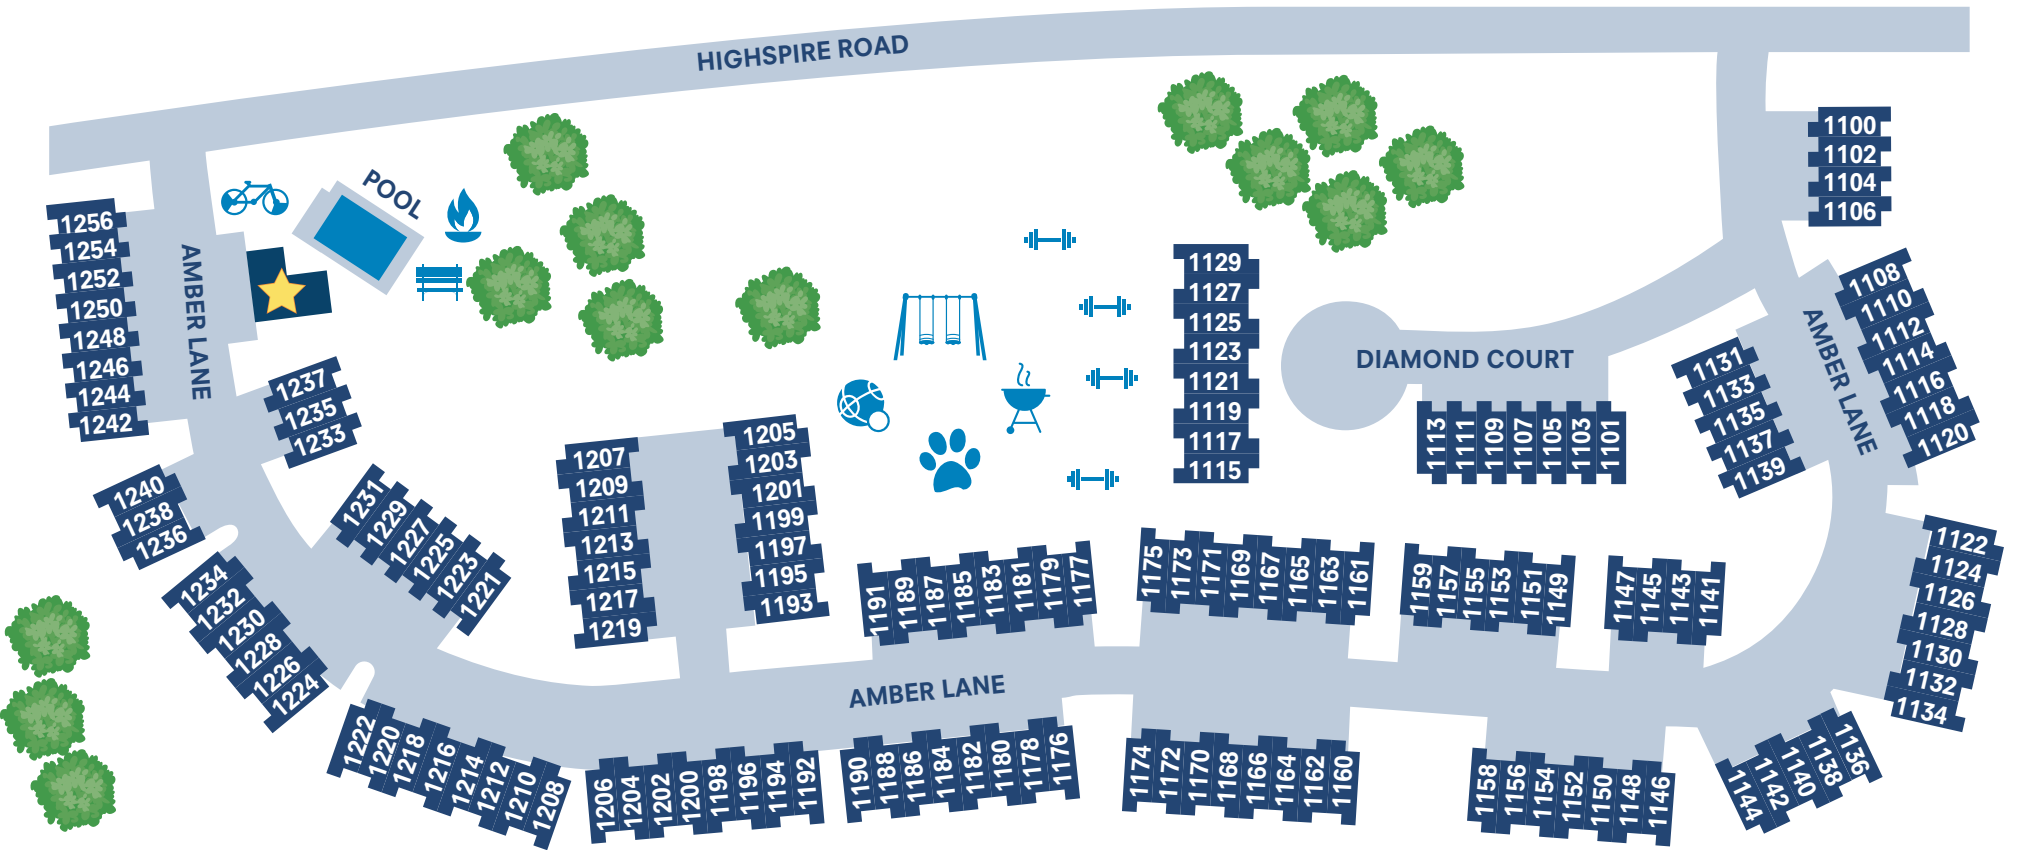

Emerald Pointe

TOWNHOMES

1239 Amber Ln | Harrisburg, PA 17111

- Leasing Office
- Dog Park
- Playground
- Outdoor Fitness Stations
- Fire Pit
- Soft Seating
- Bocce Ball
- Grilling Area
- Bike Rack

morganproperties.com