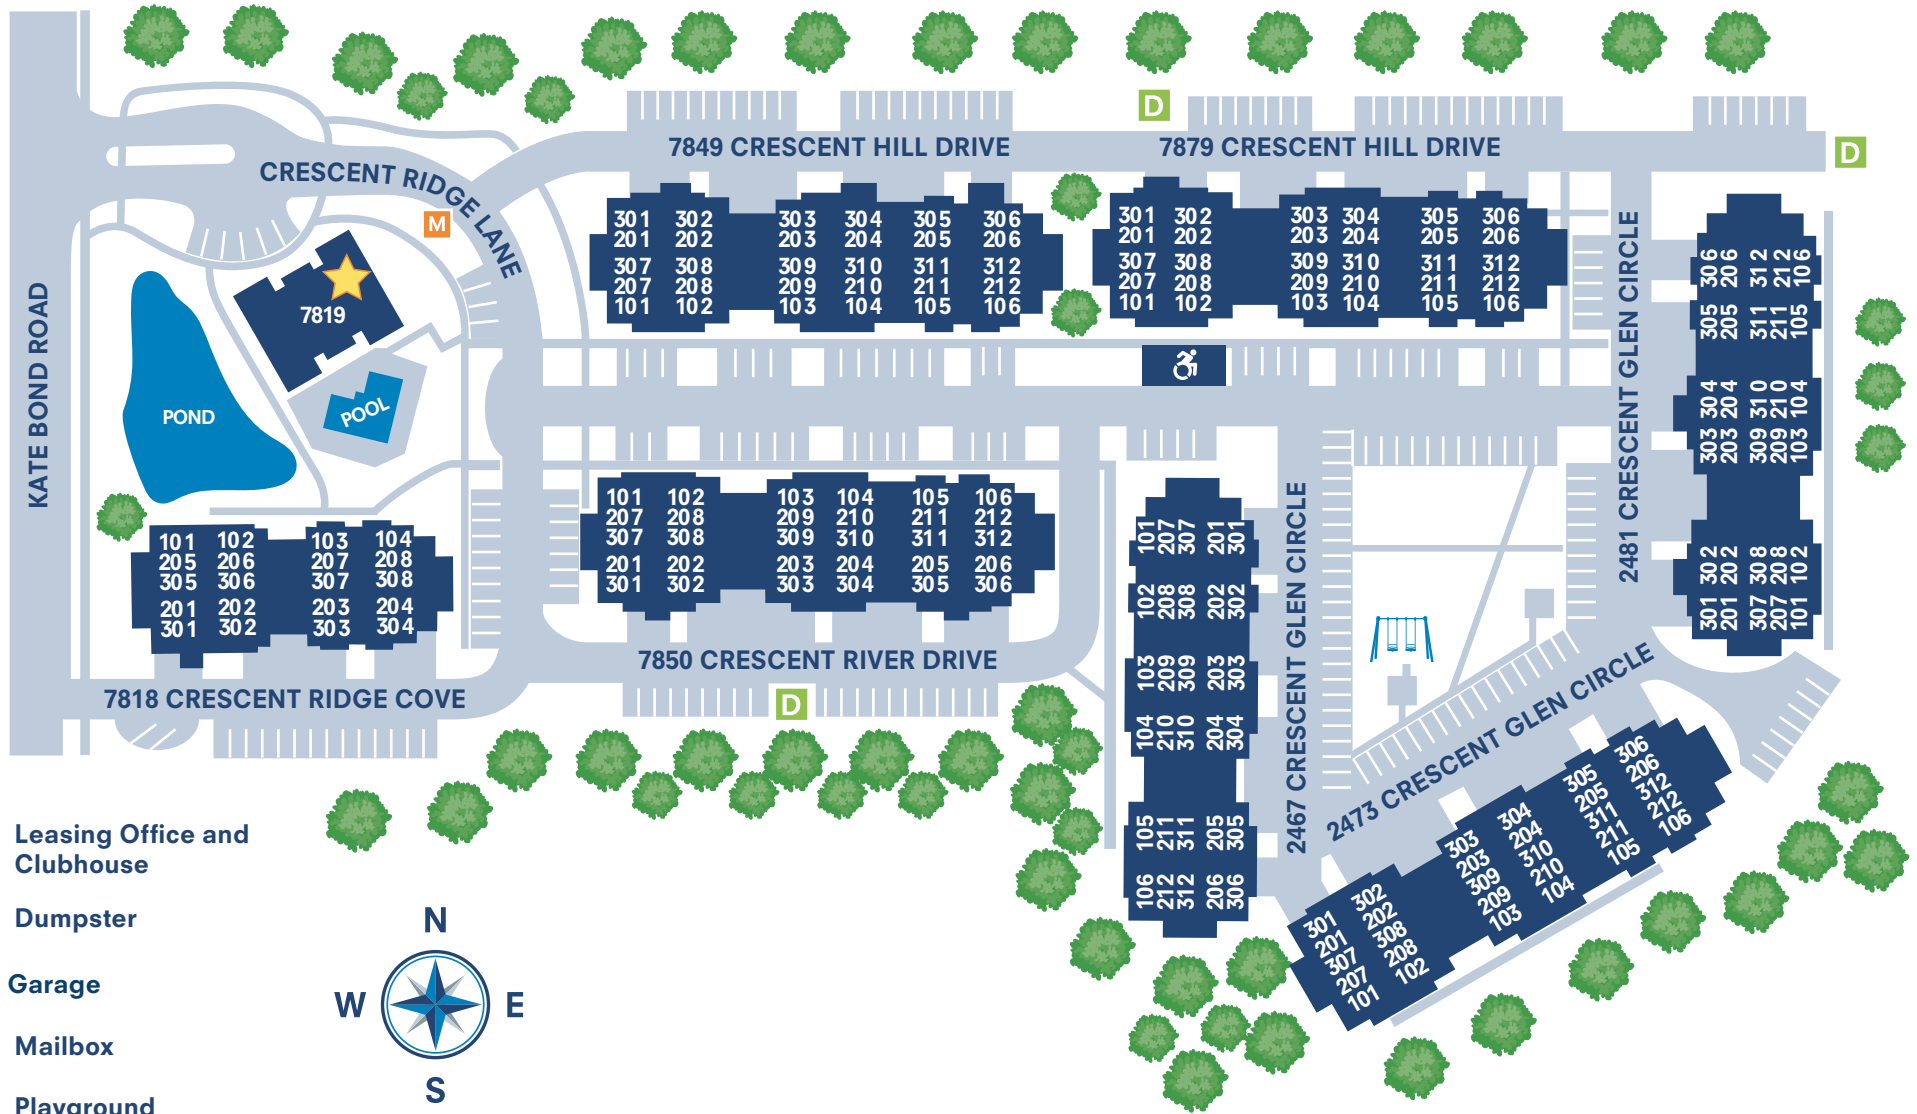

Crescent at Wolfchase

APARTMENT HOMES

7918 Crescent Ridge Lane | Memphis, TN 38133

-  Leasing Office and Clubhouse
-  Dumpster
-  Garage
-  Mailbox
-  Playground
-  Accessible Carport