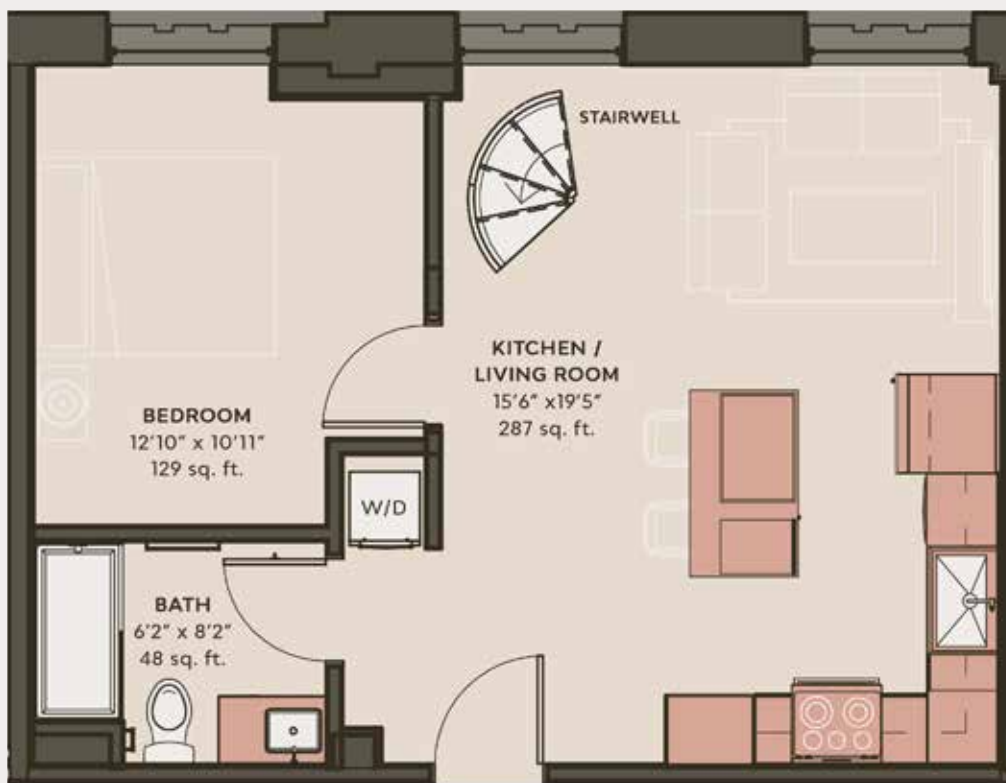

UNIT B4—LOWER LEVEL

514 SQ. FT.

313-872-KAHN (5246)

INFO@KAHNDETROIT.COM

Contemporary Interior Design

High Speed Internet

Covered Parking

Euro Cabinets with Brass Hardware