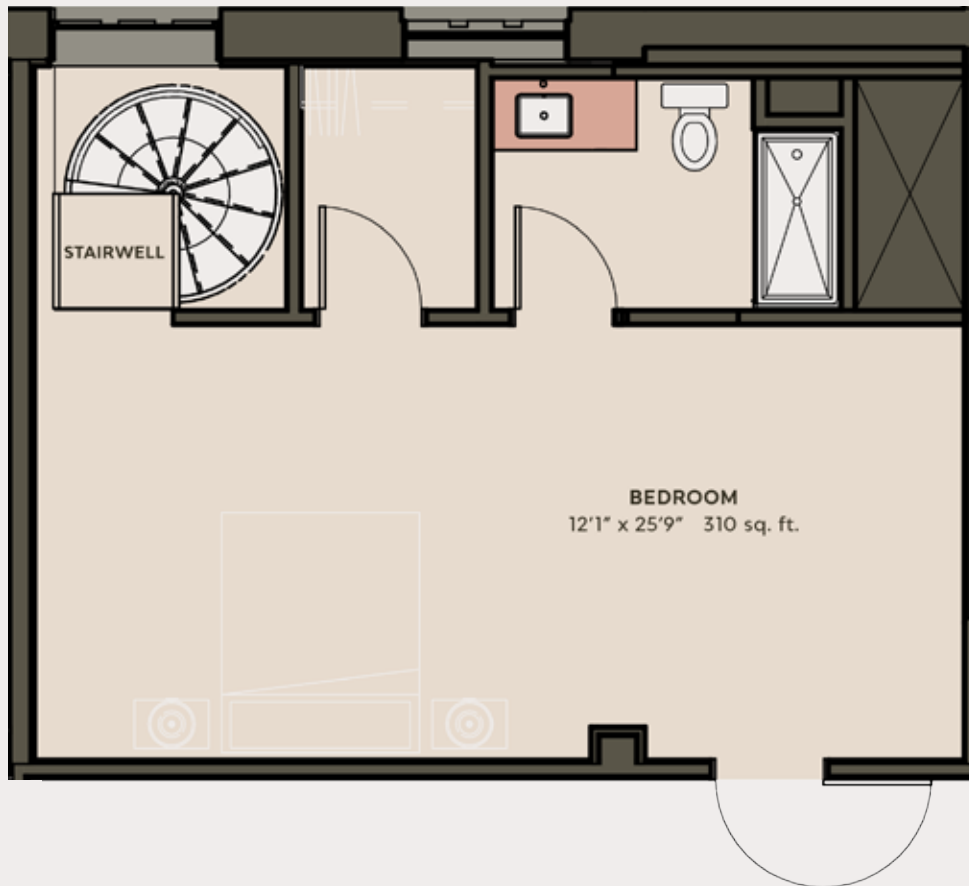

UNIT B4—UPPER LEVEL

466 SQ. FT.

313-872-KAHN (5246)
INFO@KAHNDETROIT.COM

Contemporary Interior Design

High Speed Internet

Covered Parking

Euro Cabinets with Brass Hardware

Stainless Steel Appliances