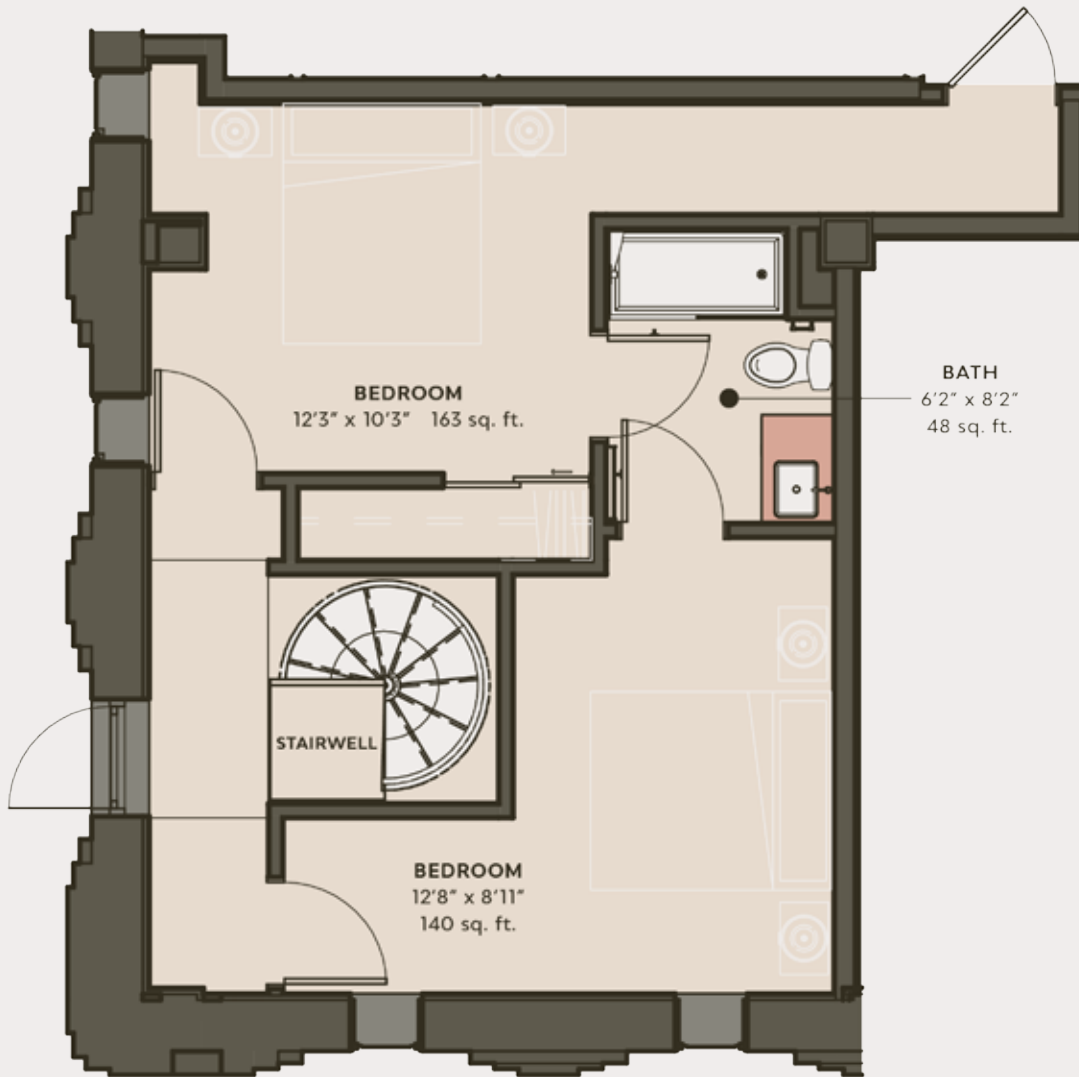

UNIT B6—UPPER LEVEL

486 SQ. FT.

313-872-KAHN (5246)
INFO@KAHNDETROIT.COM

Contemporary Interior Design

High Speed Internet

Covered Parking

Euro Cabinets with Brass Hardware

Stainless Steel Appliances