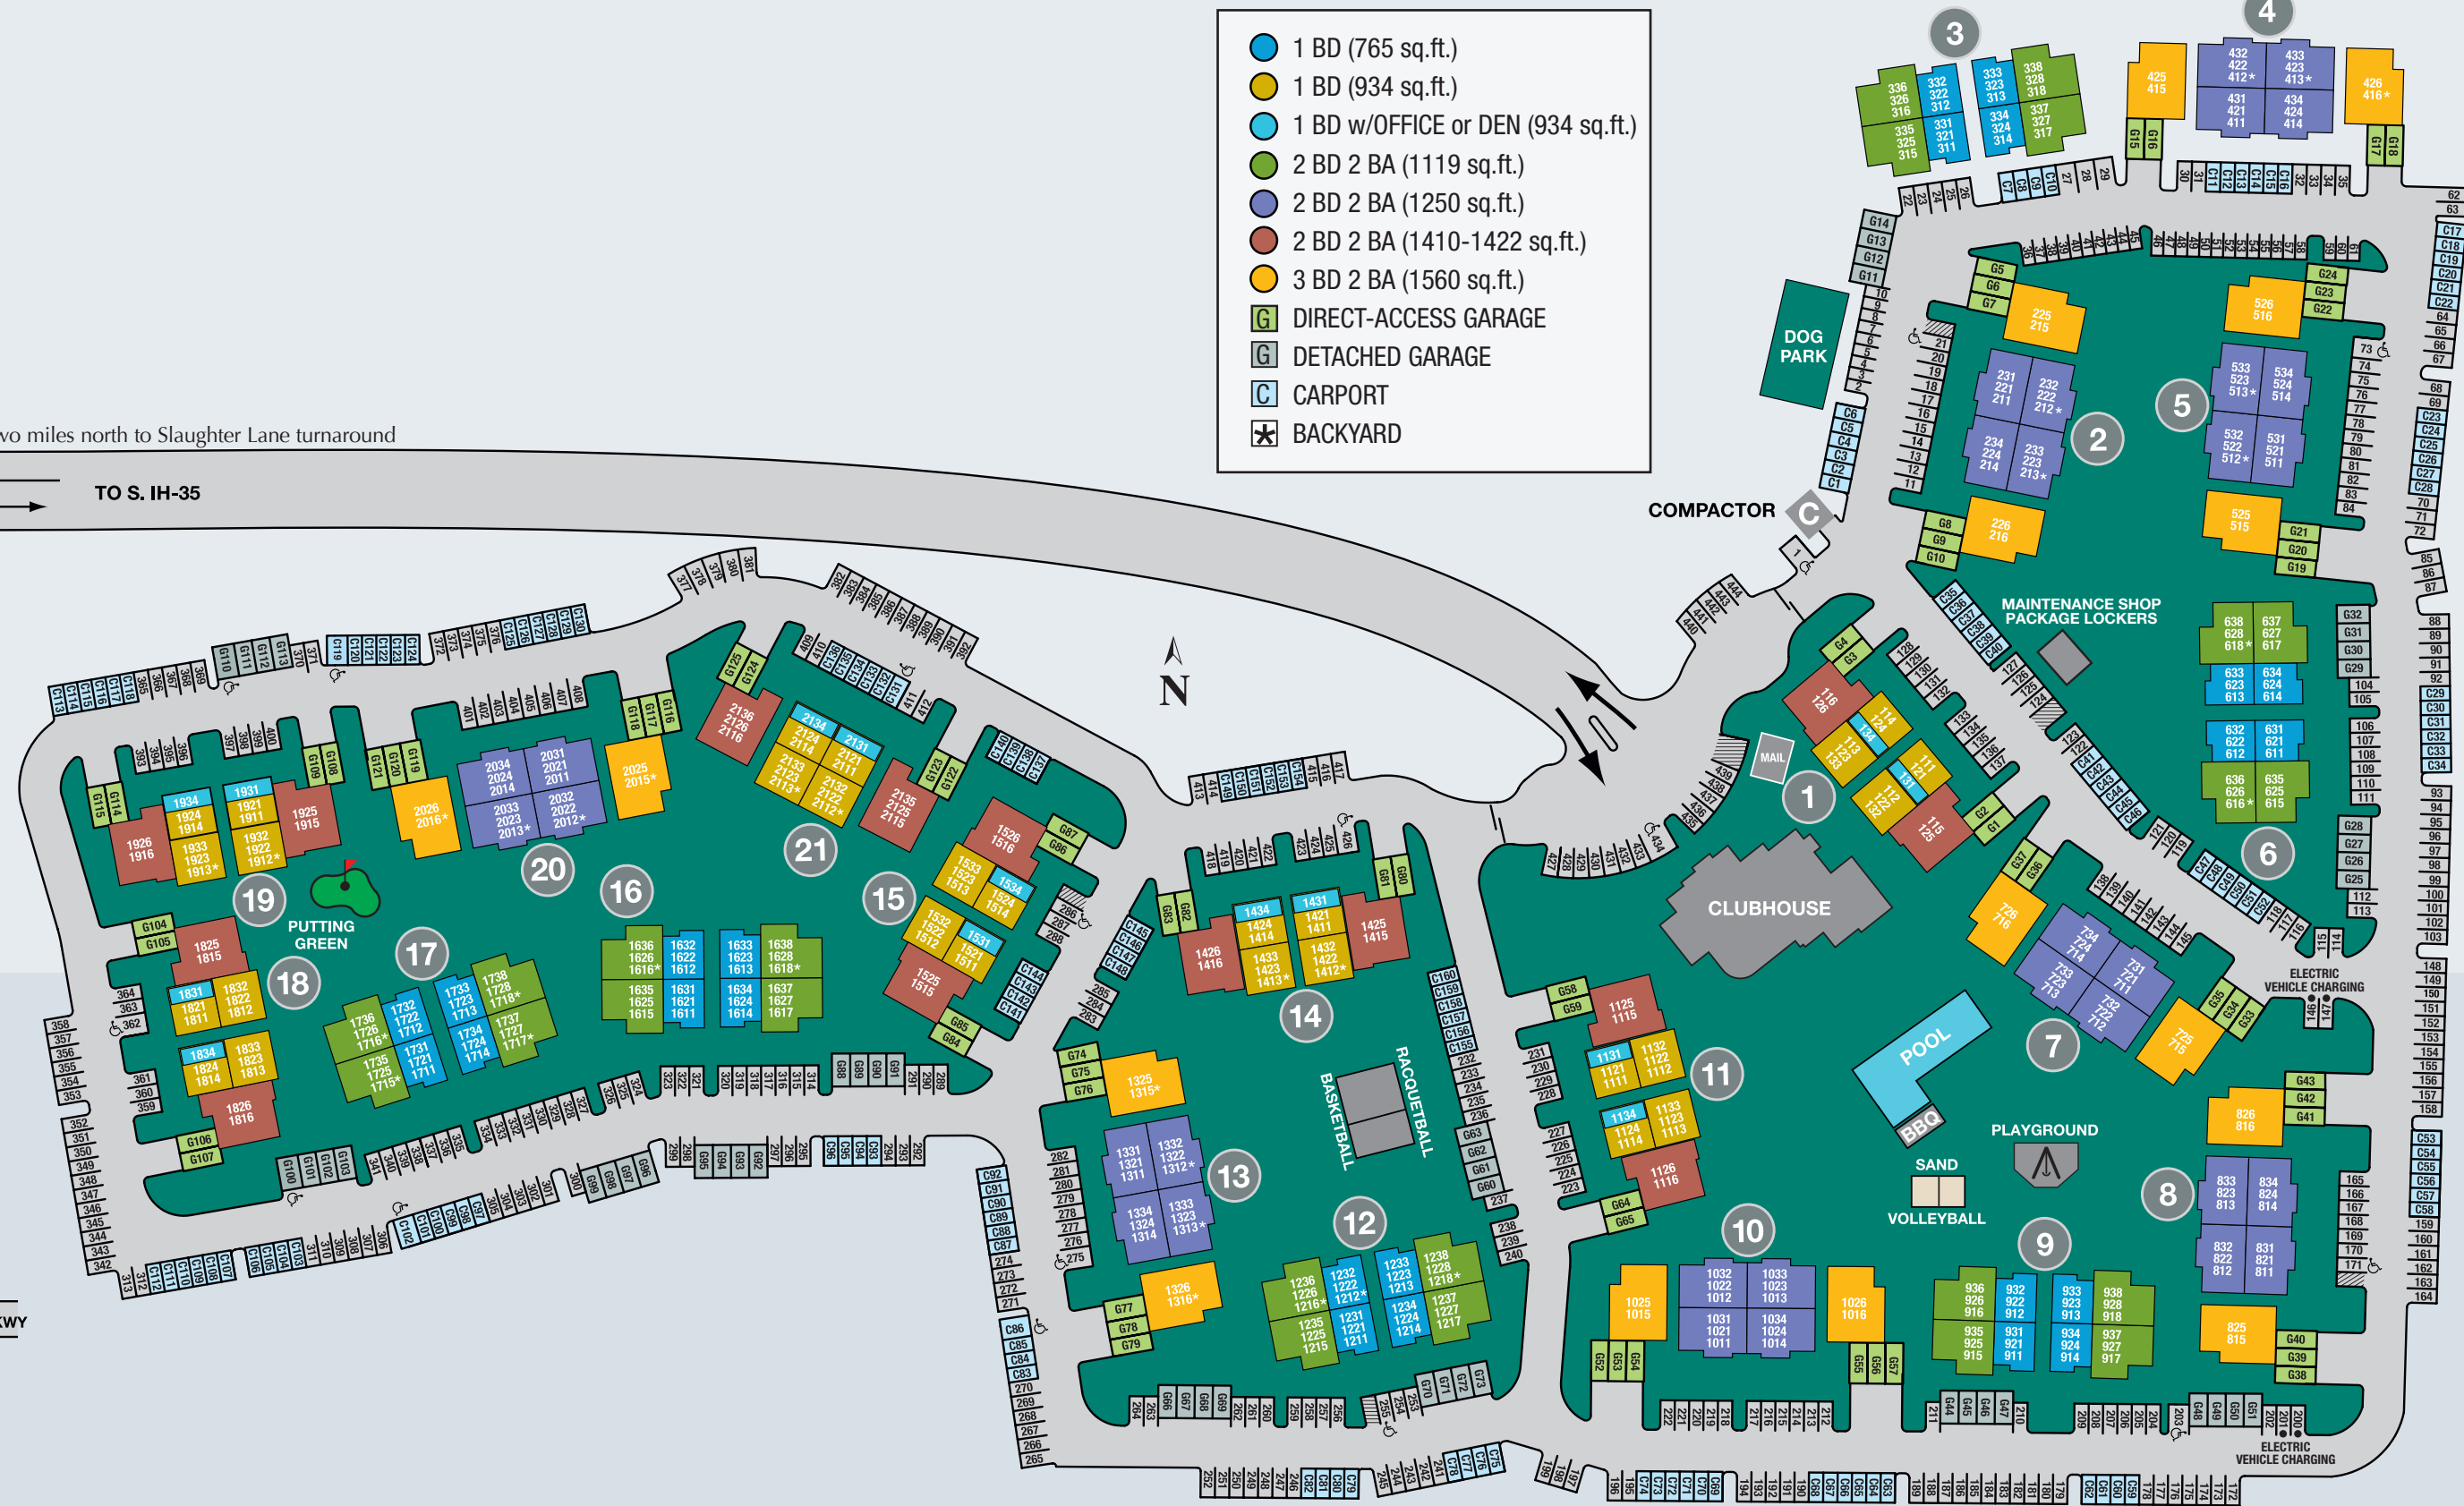

Property is .6 Miles North of Exit #225

FRONTAGE ROAD SOUTH

S. IH-35

S. IH-35

FRONTAGE ROAD NORTH

TO S. IH-35

Two miles north to Slaughter Lane turnaround

- 1 BD (765 sq.ft.)
- 1 BD (934 sq.ft.)
- 1 BD w/OFFICE or DEN (934 sq.ft.)
- 2 BD 2 BA (1119 sq.ft.)
- 2 BD 2 BA (1250 sq.ft.)
- 2 BD 2 BA (1410-1422 sq.ft.)
- 3 BD 2 BA (1560 sq.ft.)
- DIRECT-ACCESS GARAGE
- DETACHED GARAGE
- CARPORT
- BACKYARD

EXIT 225 - ONION CREEK PKWY