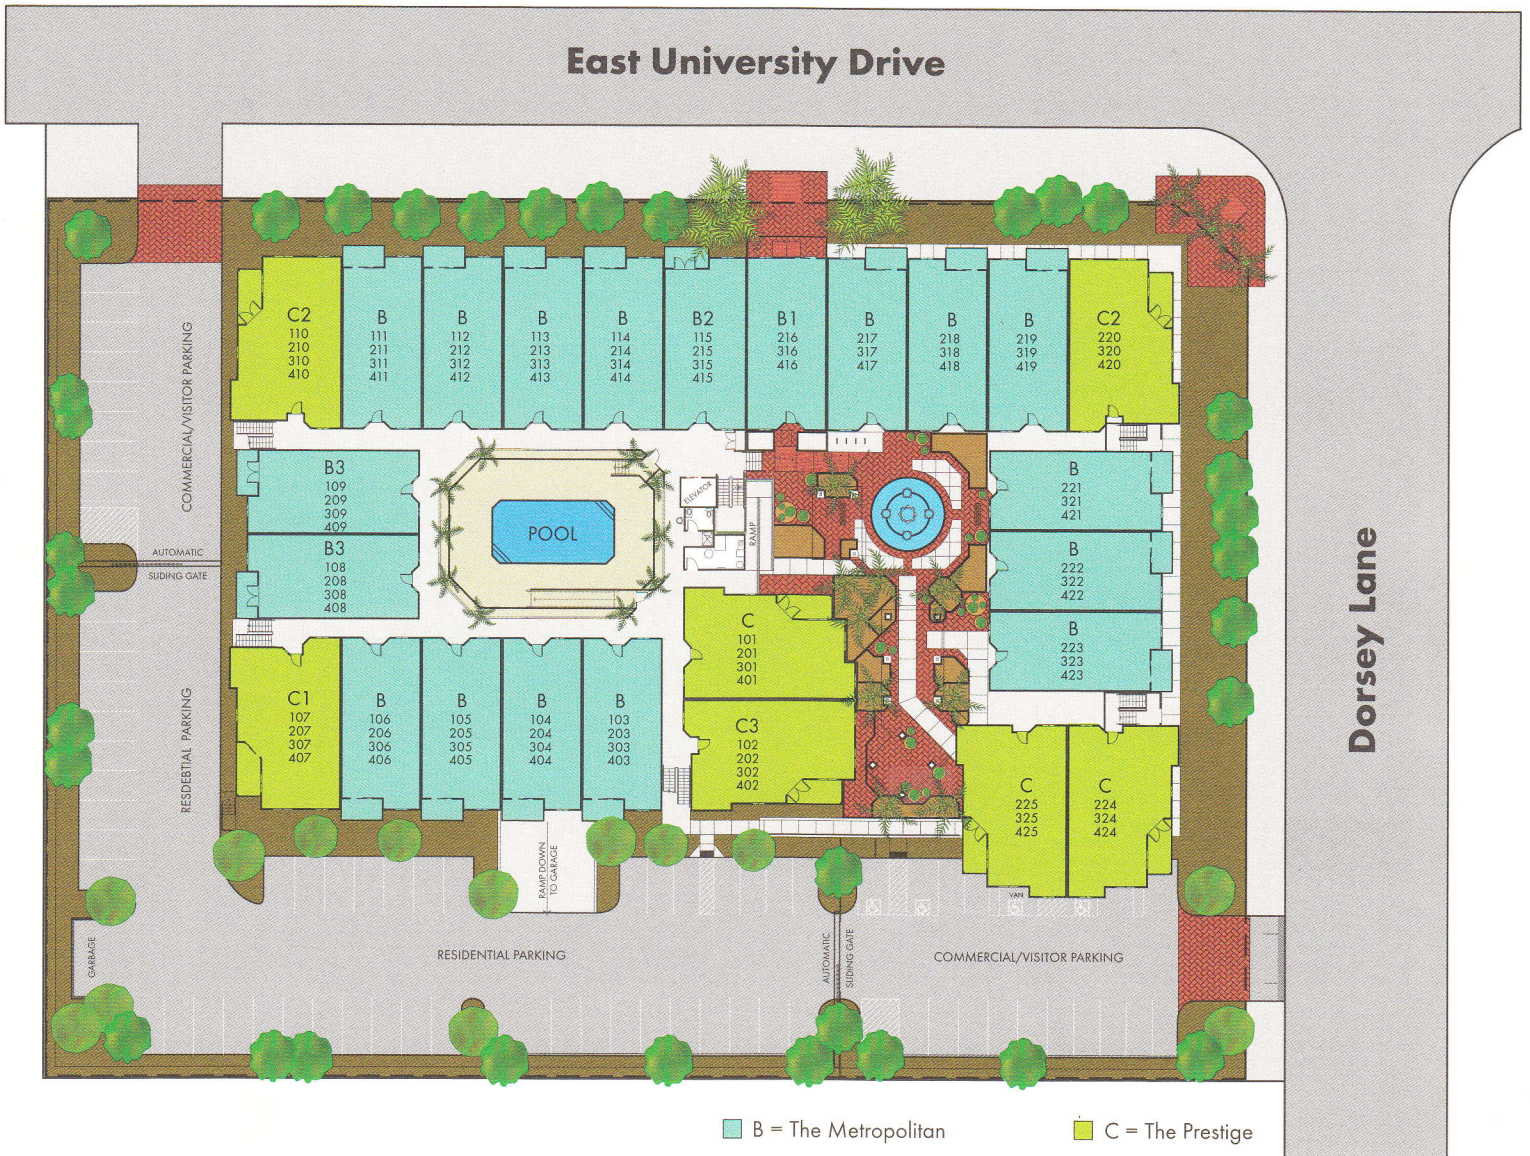

DORSEY PLACE COMMUNITY

SITE MAP

AMENITIES

Gated Community Underground parking

Safe, secure and cool; assigned parking;

The Metropolitan - 1 reserved space; The Prestige - 2 reserved spaces

Heated community pool

Secure mailbox room

DORSEYPLACECONDOS.COM

480.967.2110 | PH

480.967.2118 | FX

Debbie Rannister, Designated Broker