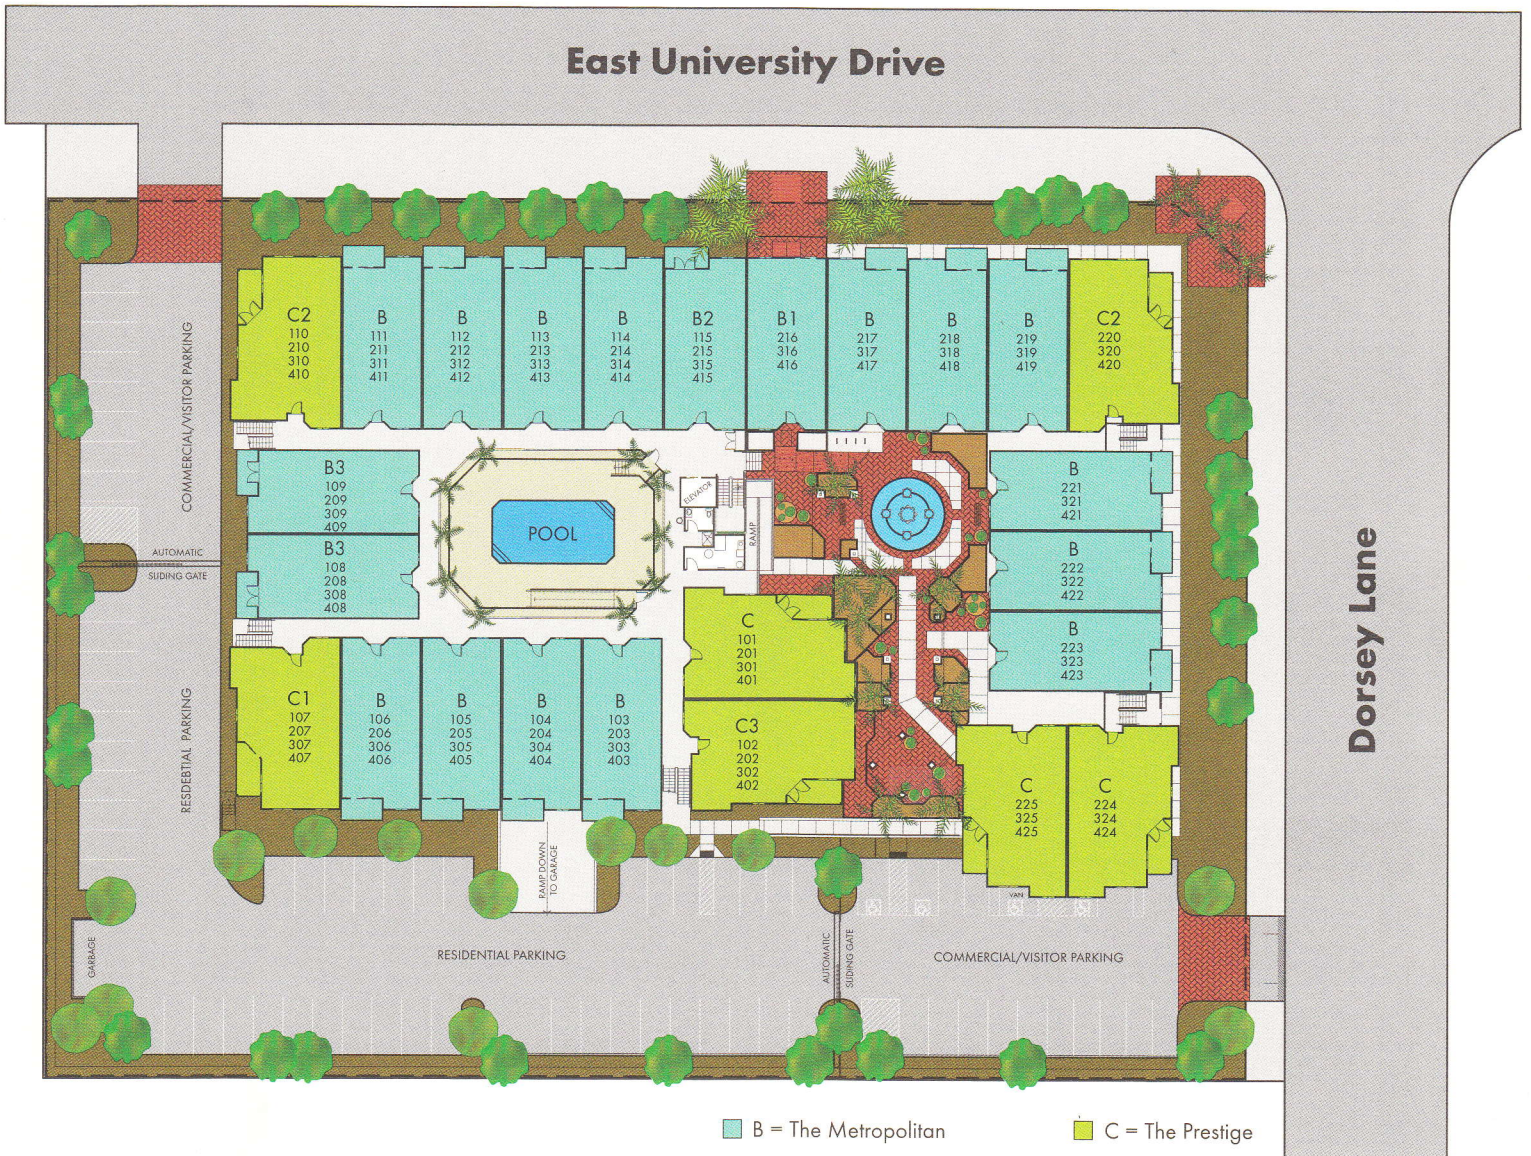

DORSEY PLACE COMMUNITY

SITE MAP

AMENITIES

Gated Community Underground parking

Safe, secure and cool; assigned parking;

The Metropolitan - 1 reserved space; The Prestige - 2 reserved spaces

Heated community pool

Gated Community Underground parking

Safe, secure and cool; assigned parking;

The Metropolitan - 1 reserved space; The Prestige - 2 reserved spaces

Heated community pool

Secure mailbox room

DORSEYPLACECONDOS.COM