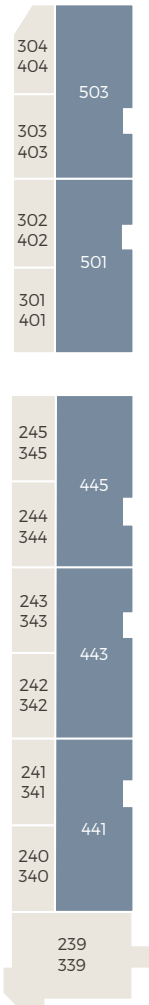

OLIVE AVENUE

PUBLIC ART PLAZA

TOP FLOOR

FLOORS 2-3

SOUTH MYRTLE AVENUE

WALNUT AVENUE

SEQUIA

PARAGON AT OLD TOWN

apartment homes

700 S Myrtle Avenue Monrovia, CA 91016 | t. (626) 932-1000 | f. (626) 932-1020 | ElevateToParagon.com