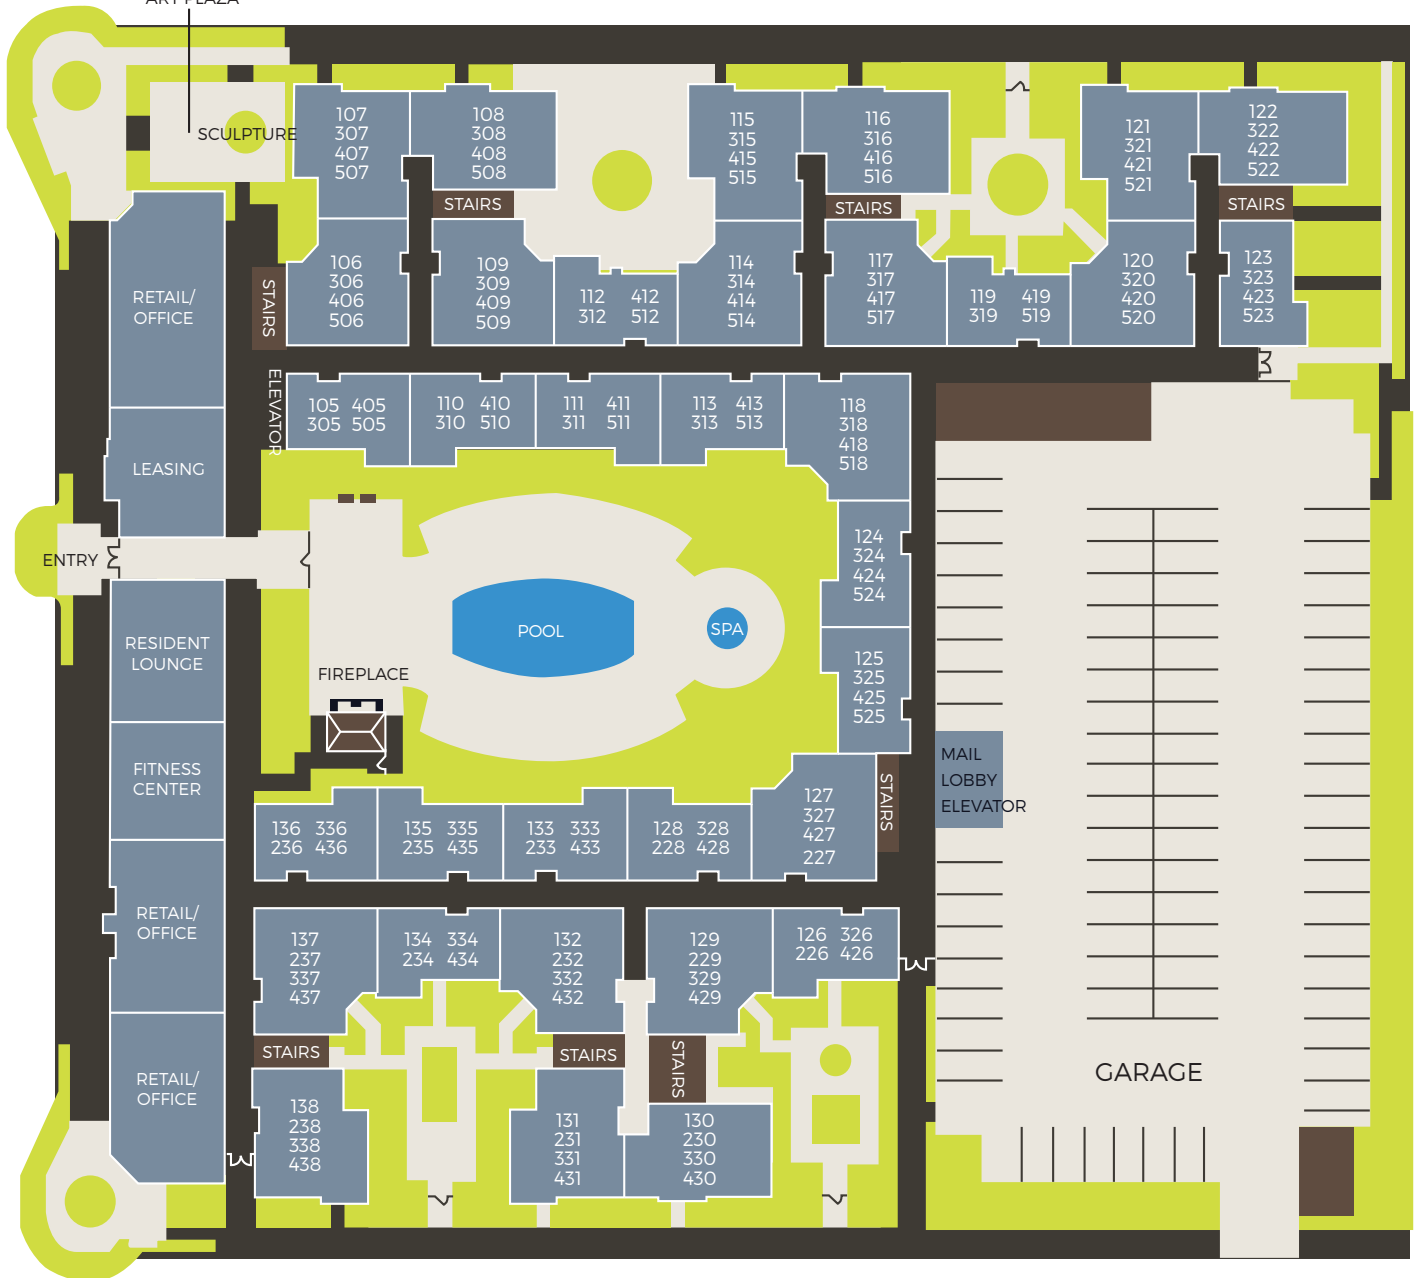

OLIVE AVENUE

PUBLIC ART PLAZA

TOP FLOOR

FLOORS 2-3

SOUTH MYRTLE AVENUE

WALNUT AVENUE

SEQUIA

PARAGON AT OLD TOWN