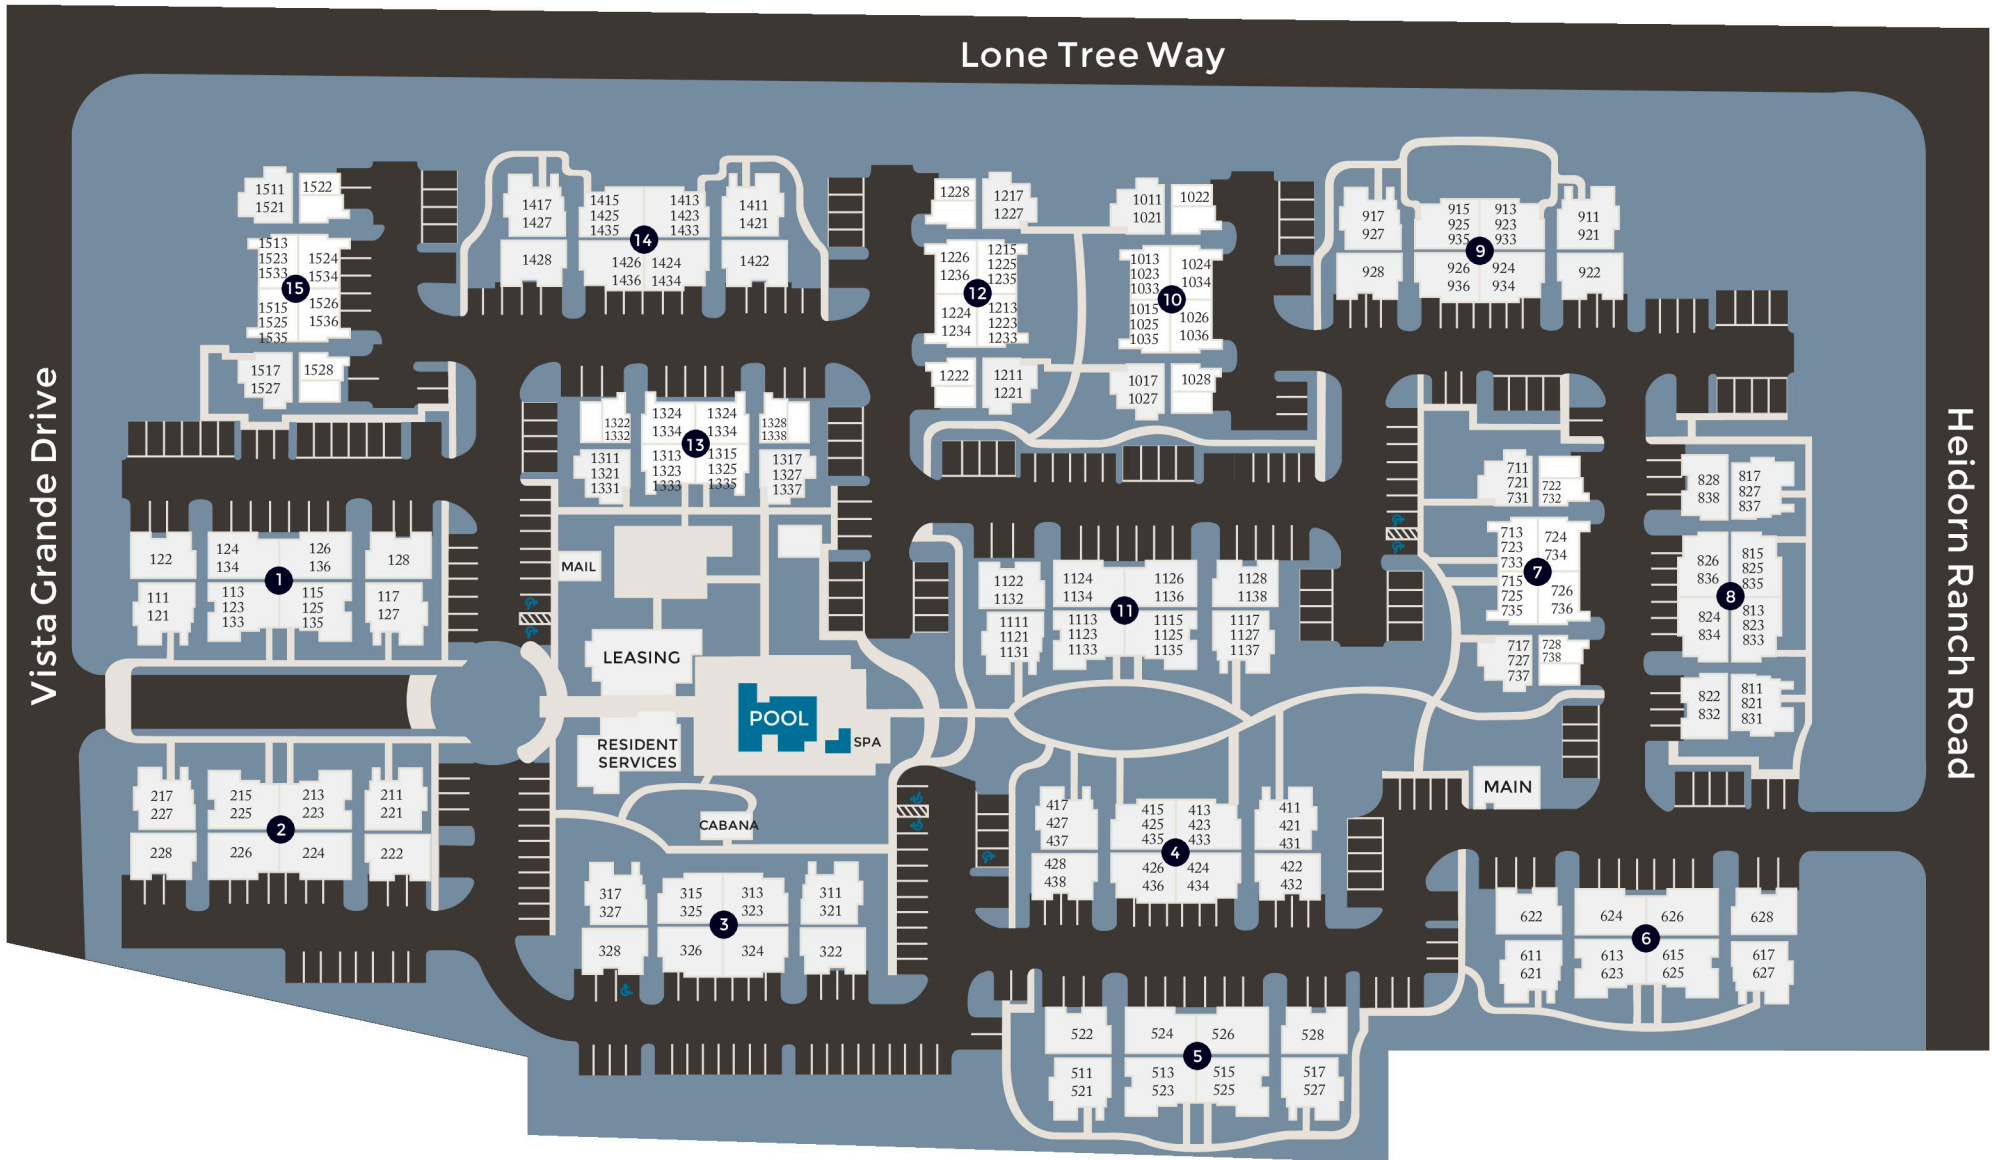

Lone Tree Way

Vista Grande Drive

Heidorn Ranch Road

SEQUOIA

CROSS POINTE

apartment homes

5100 Vista Grande Drive, Antioch, CA 94531 | t. (925) 755-4141 | f. (925) 755-4242 | ElevateToCrossPointe.com