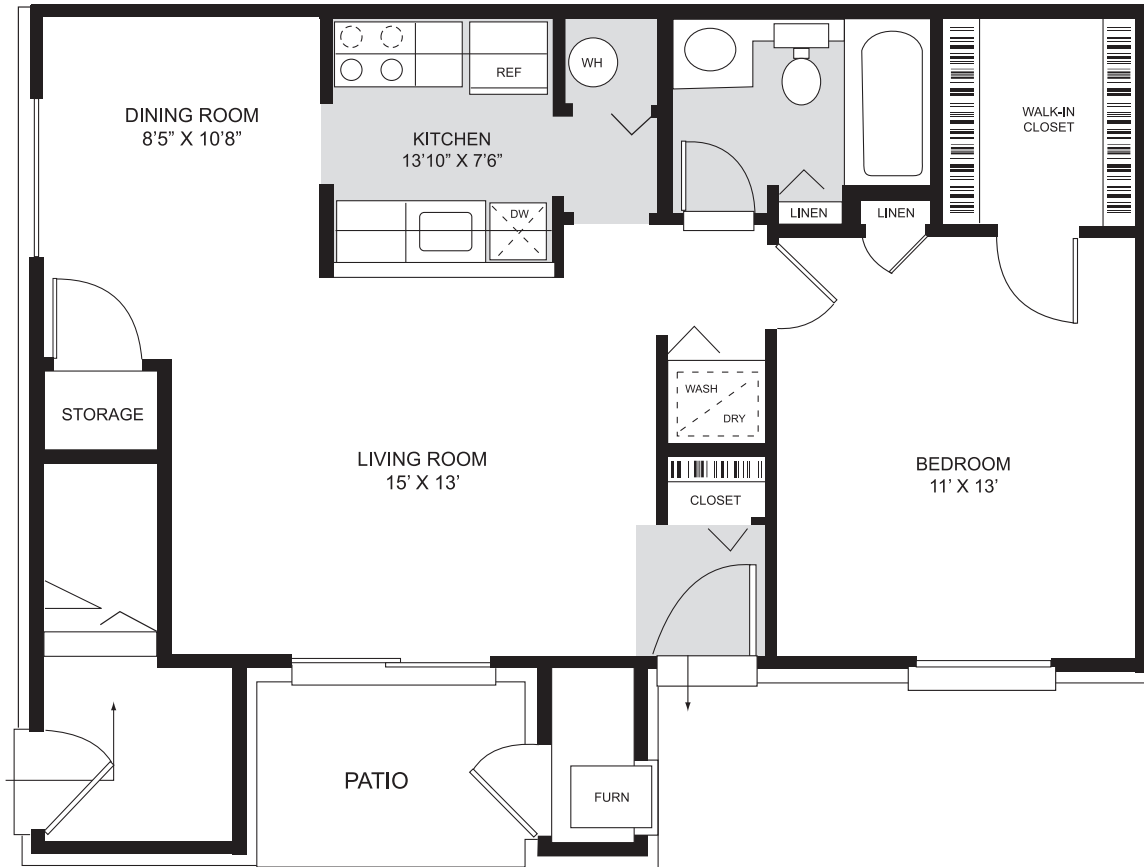

THE WINNER'S CIRCLE

1 Bedroom / 1 Bath - 800 sq ft

Saddle Creek

43398 Citation, Novi, MI 48375
SaddleCreekApts@Beztak.com | 248.344.9966