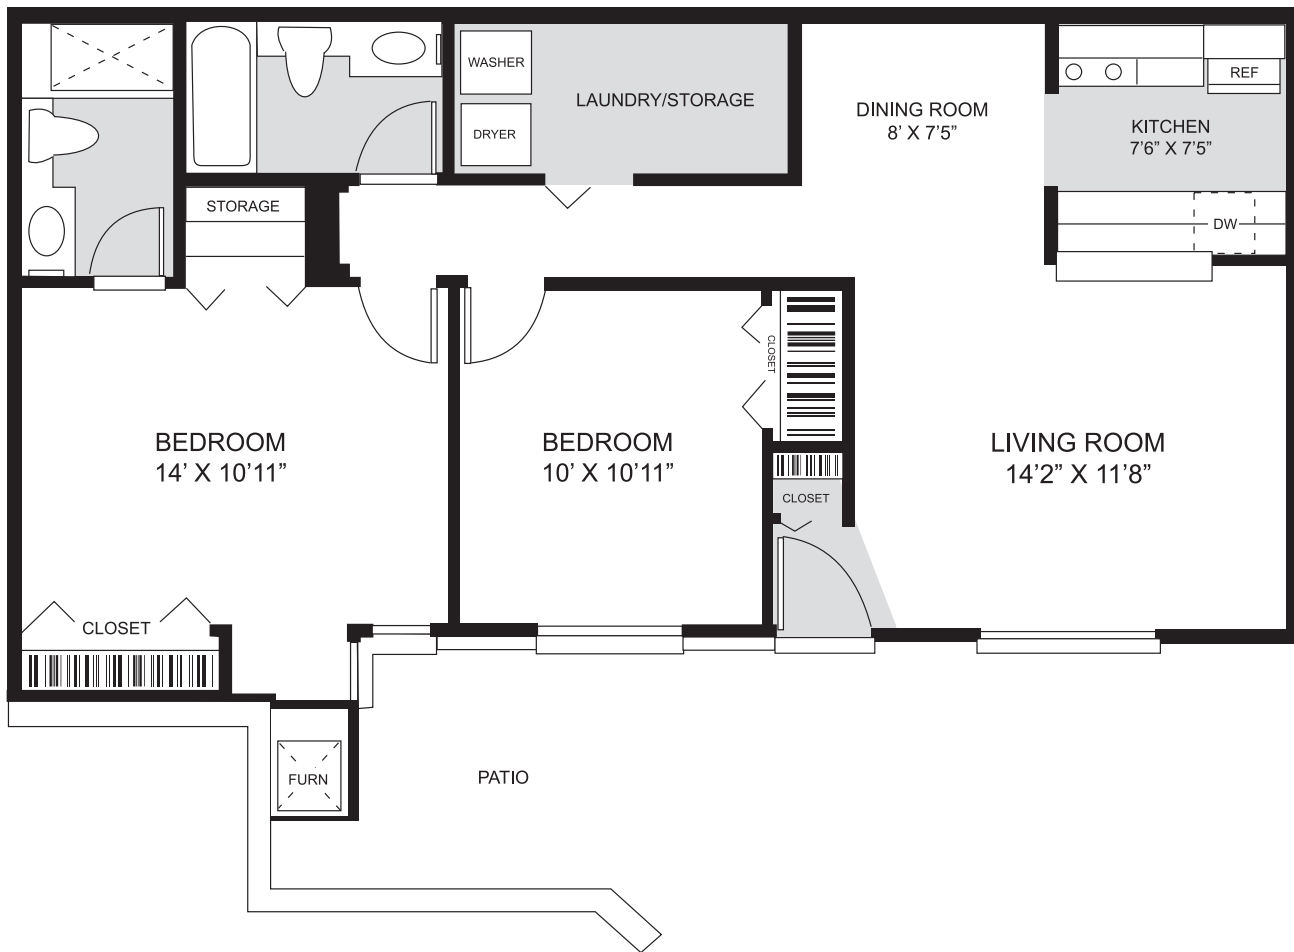

# THE EQUESTRIAN

2 Bedroom / 2 Bath - 975 sq ft

*Saddle Creek*

43398 Citation, Novi, MI 48375  
SaddleCreekApts@Beztak.com | 248.344.9966