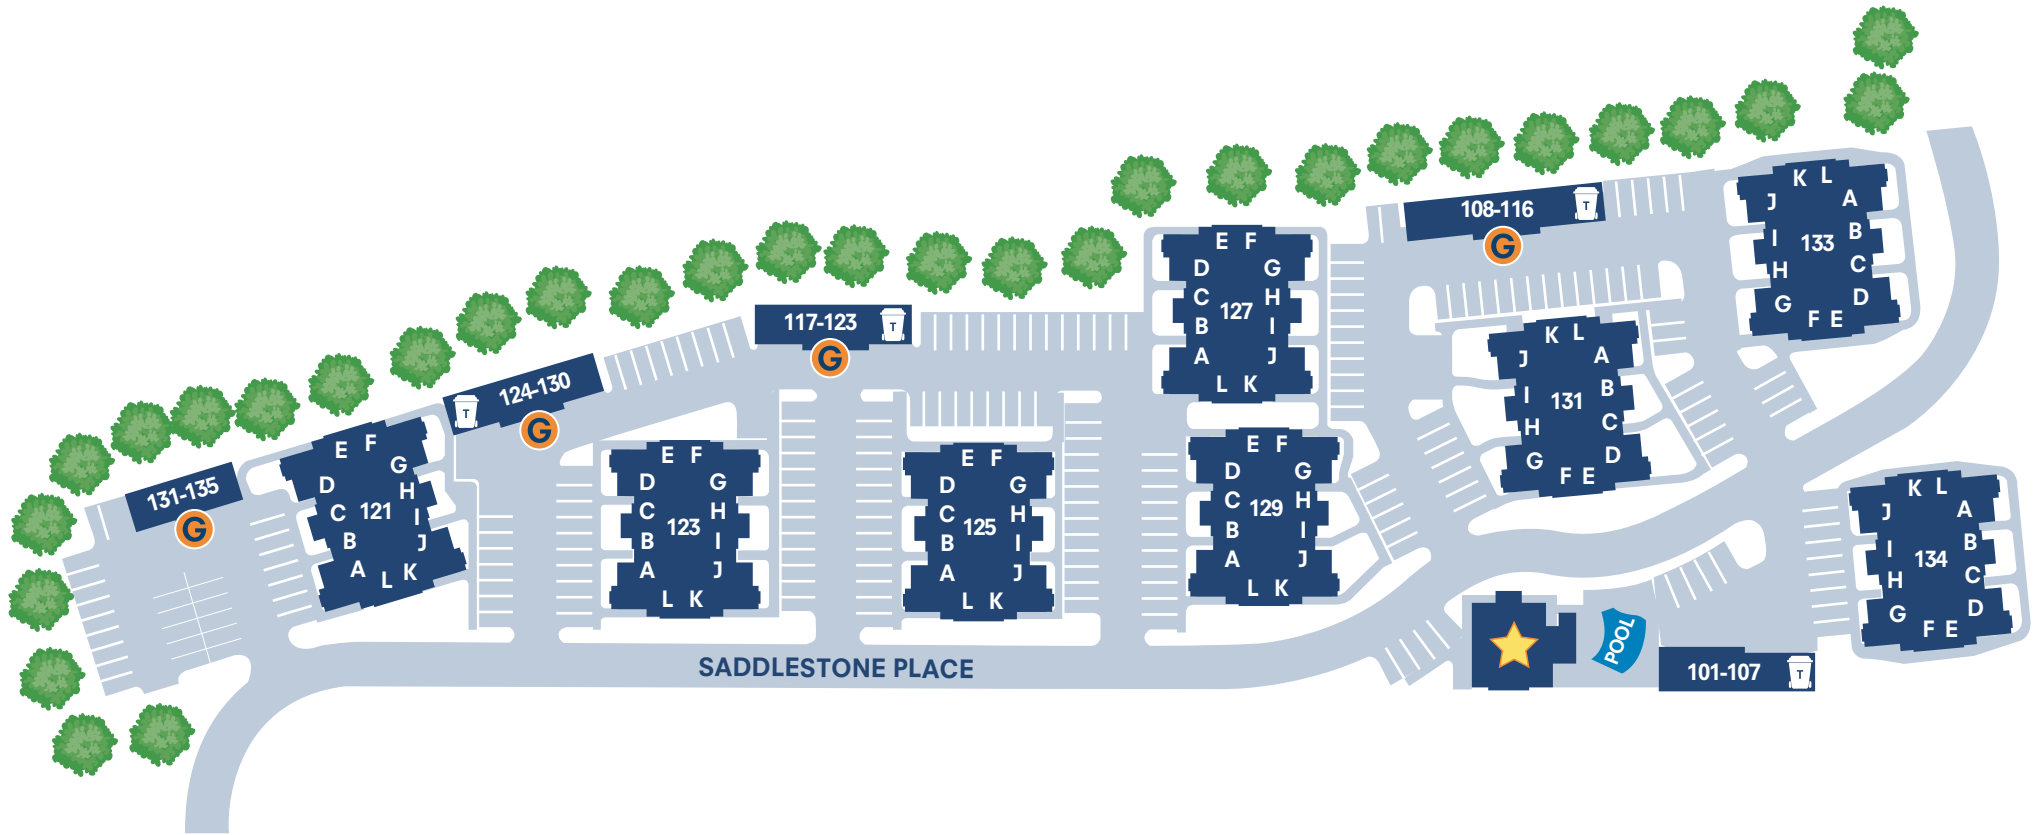

Canal Crossing

APARTMENT HOMES

130 Saddlestone Place | Camillus, NY 13031

★ Leasing Office & Community Center

G Garage

T Trash

morganproperties.com

MORGAN
PROPERTIES