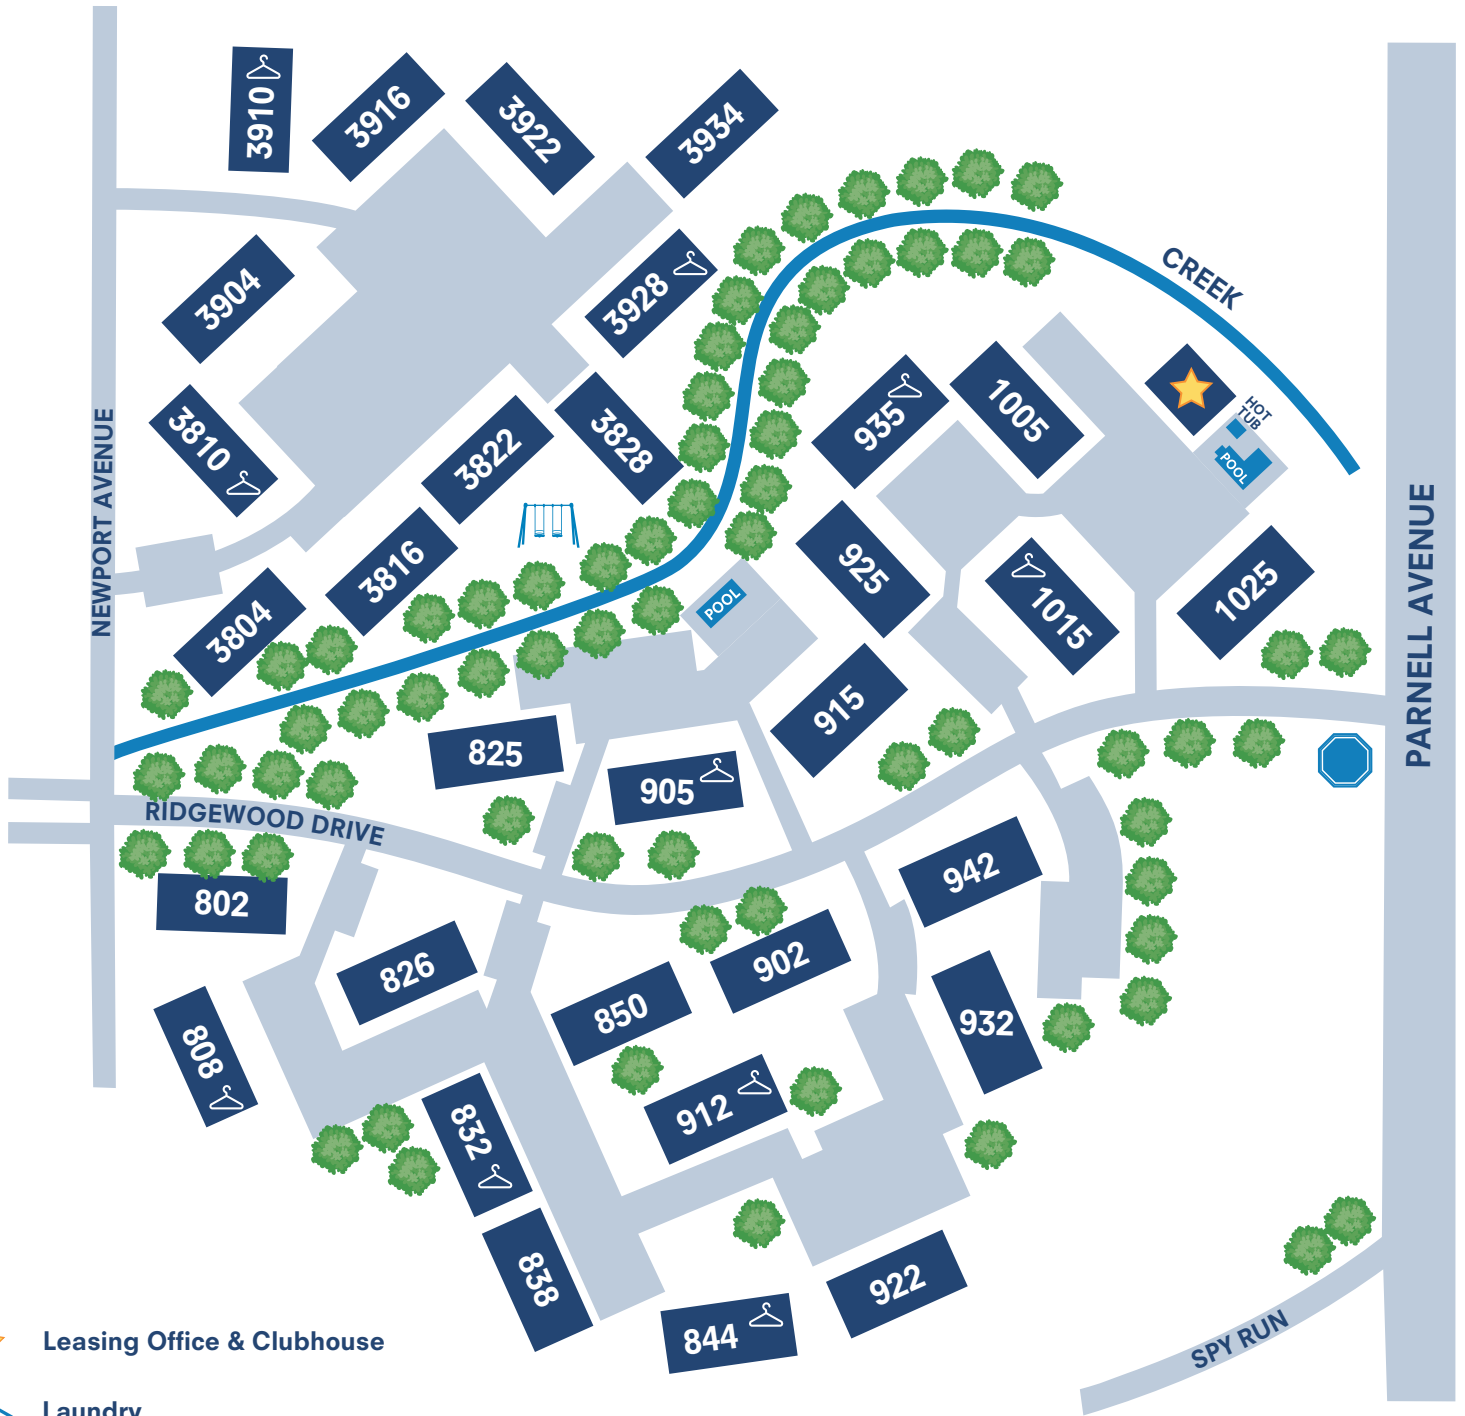

The Summit at Ridgewood

APARTMENTS & TOWNHOMES

1035 Ridgewood Drive | Fort Wayne, IN 46805

-  Leasing Office & Clubhouse
-  Laundry
-  Playground
-  Bus Stop

morganproperties.com

MORGAN
PROPERTIES