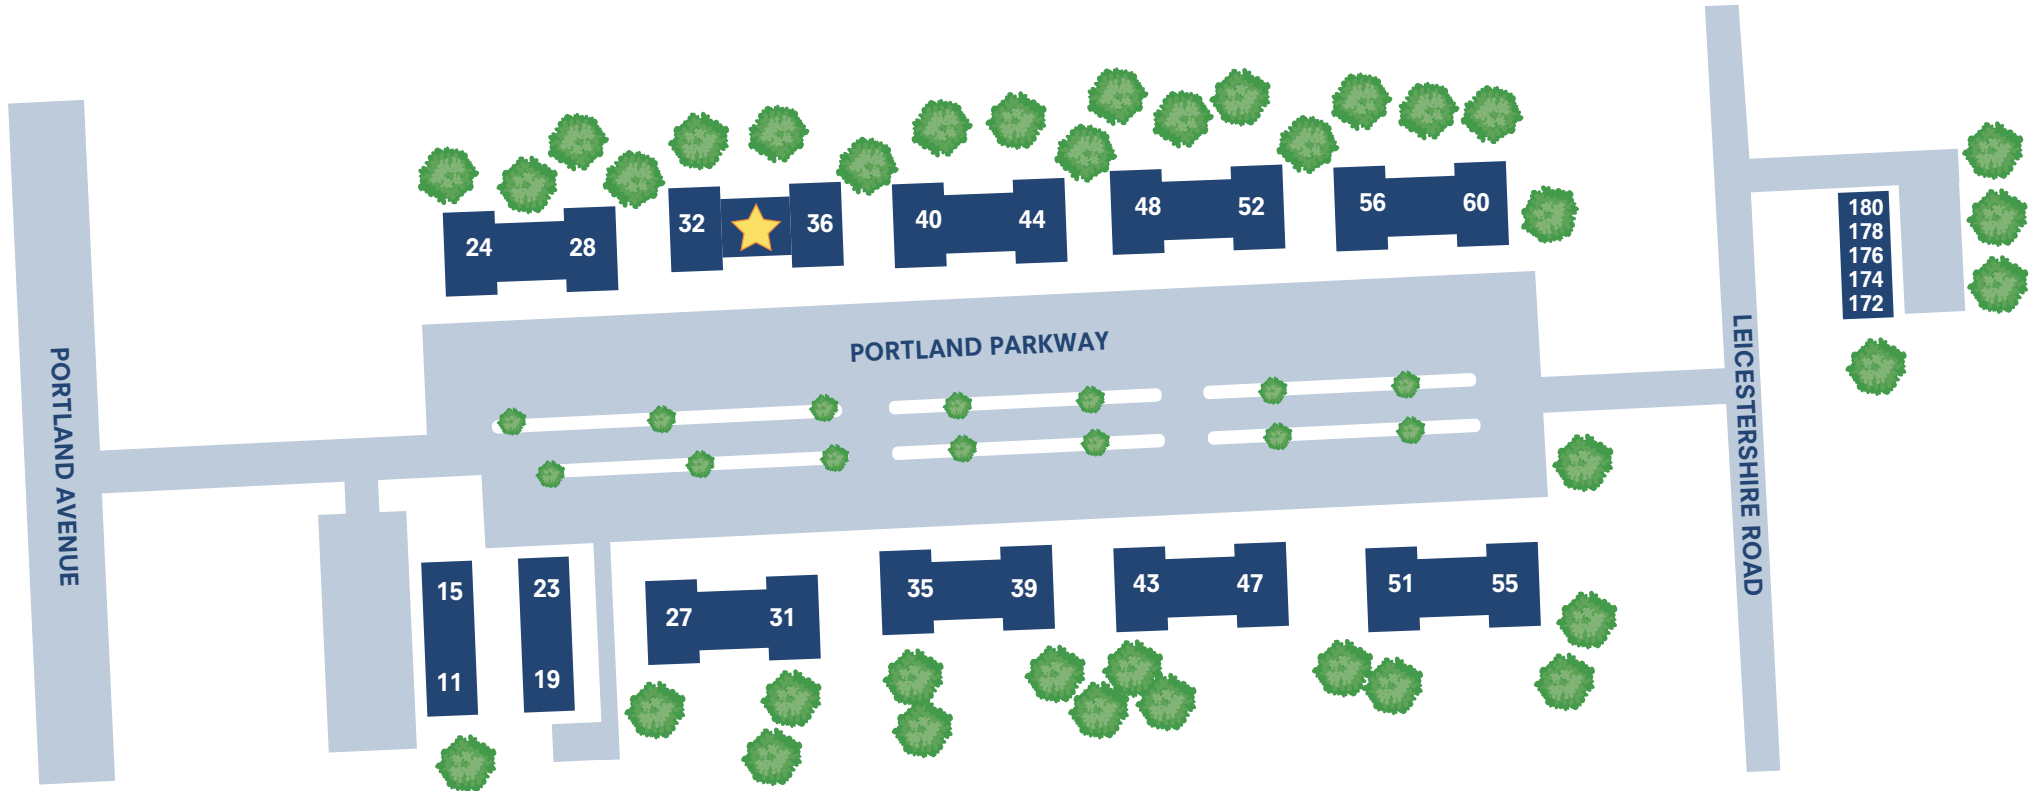

Parkway Manor

APARTMENT HOMES

32 Portland Parkway, Apt 2 | Rochester, NY 14621

 Leasing Office