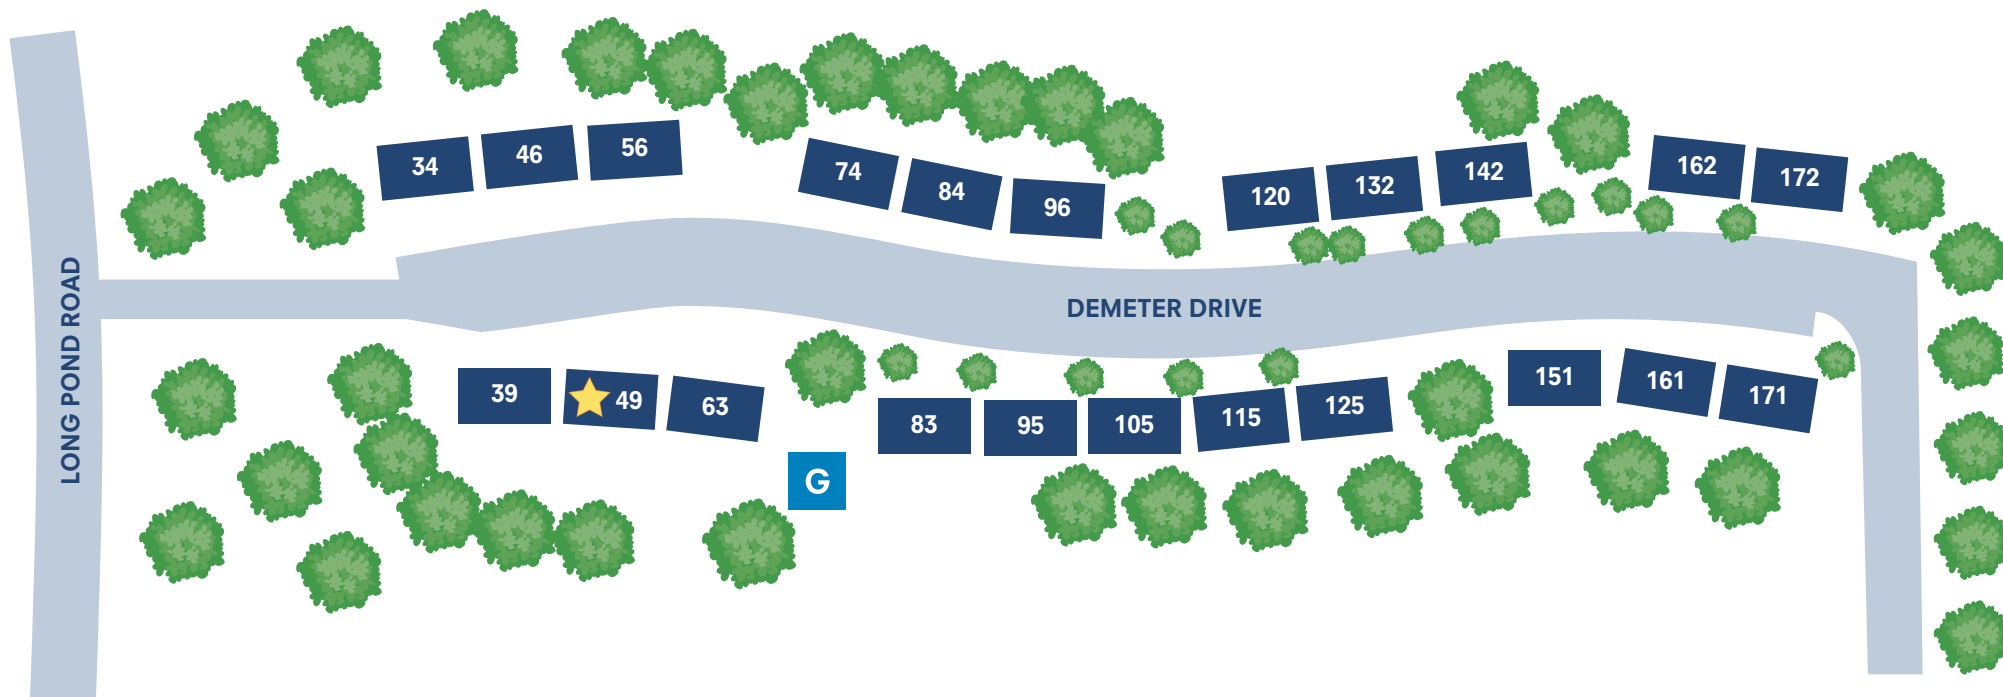

Long Pond Gardens

APARTMENT HOMES

49 Demeter Drive, Suite B | Rochester, NY 14626

 Leasing Office

 Gazebo