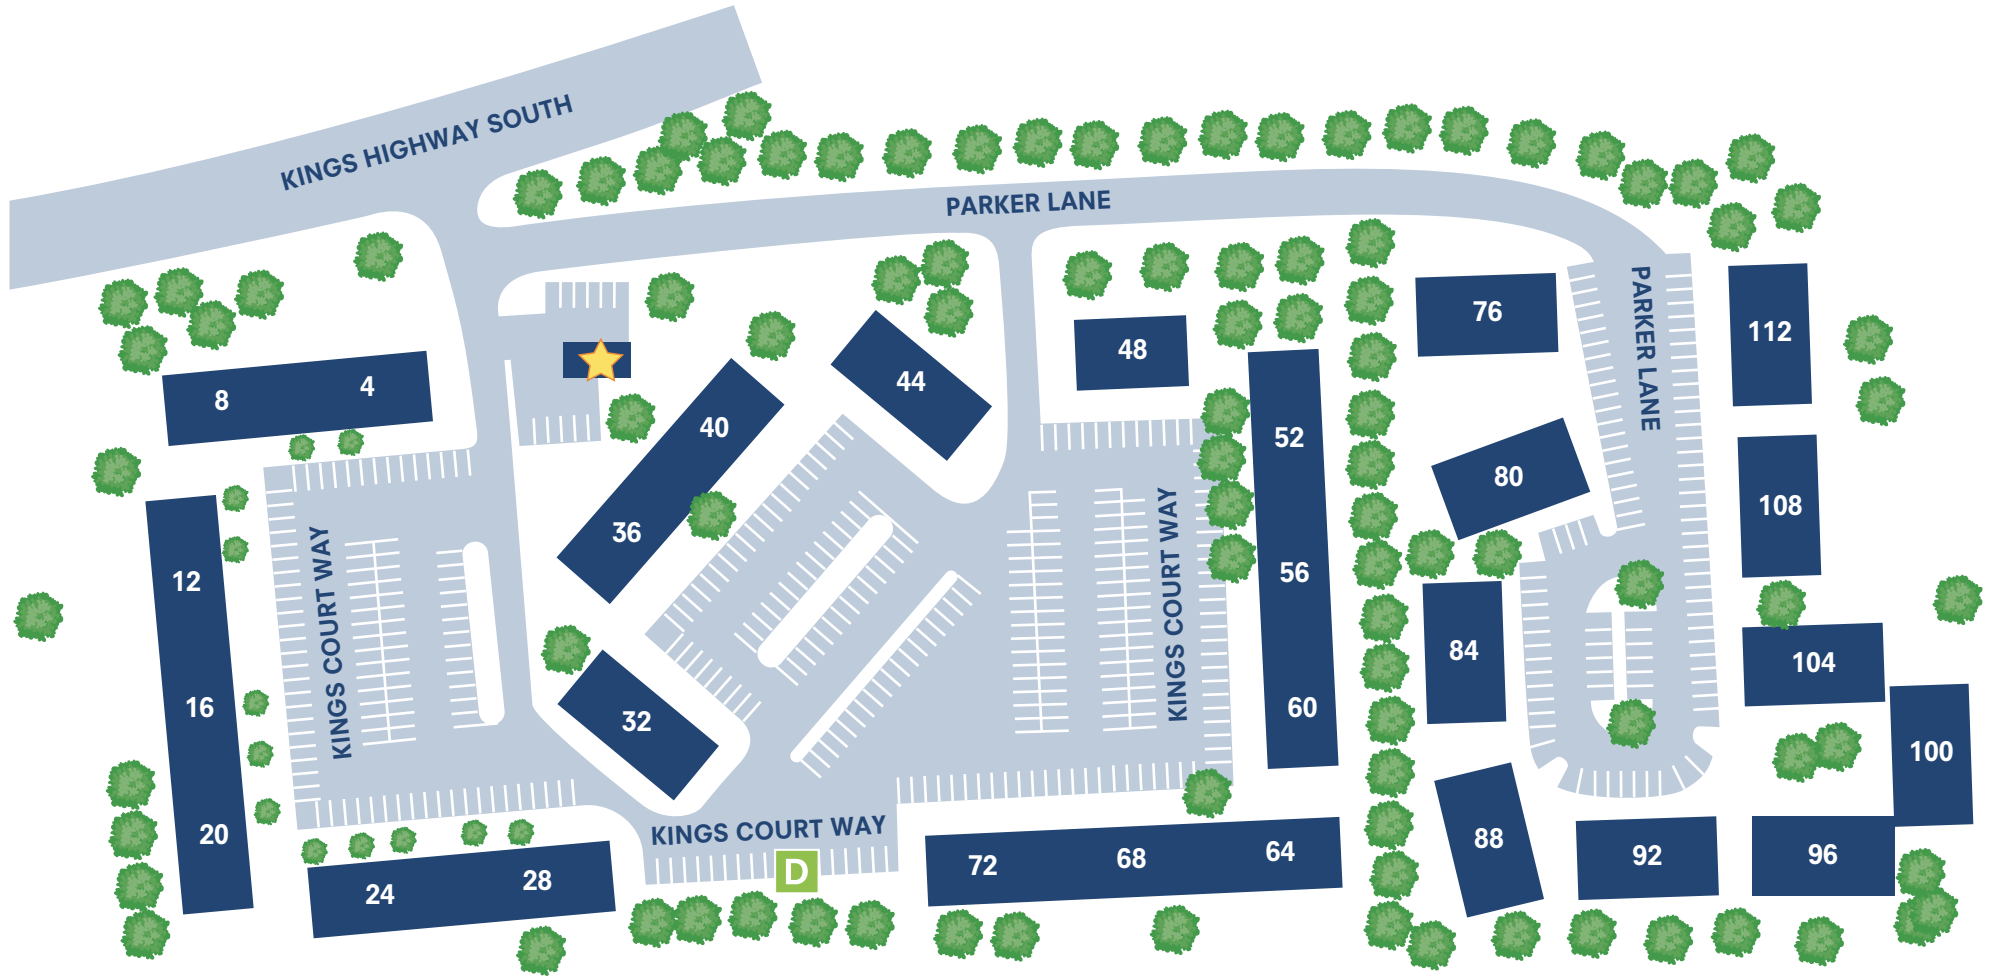

# King's Court Manor

APARTMENT HOMES

2 Kings Court Way | Rochester, NY 14617

 Leasing Office

 Dumpster

[morganproperties.com](http://morganproperties.com)

**MORGAN**  
PROPERTIES