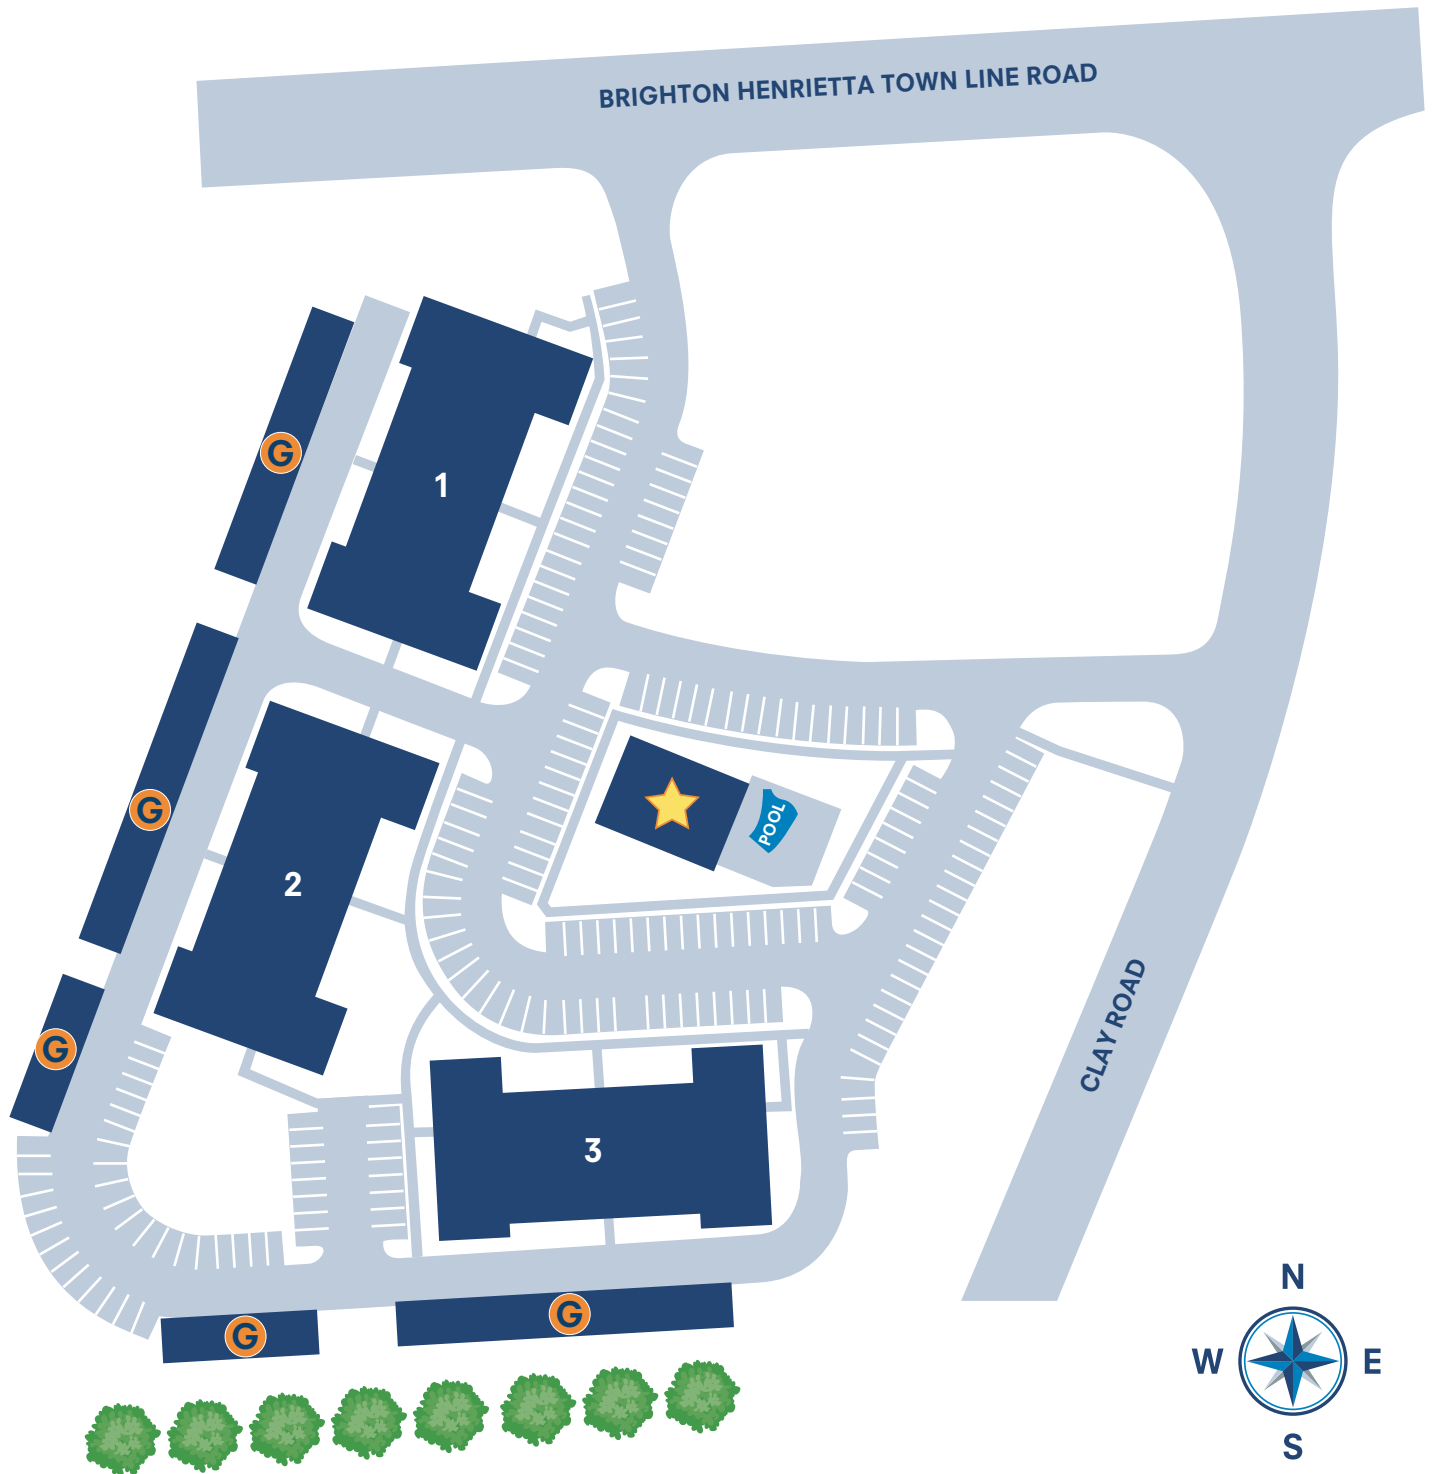

# Ethan Pointe

APARTMENT HOMES

2299 Brighton Henrietta Town Line Road | Rochester, NY 14623

 Leasing Office & Clubhouse

 Garage

[morganproperties.com](http://morganproperties.com)

**MORGAN**  
PROPERTIES