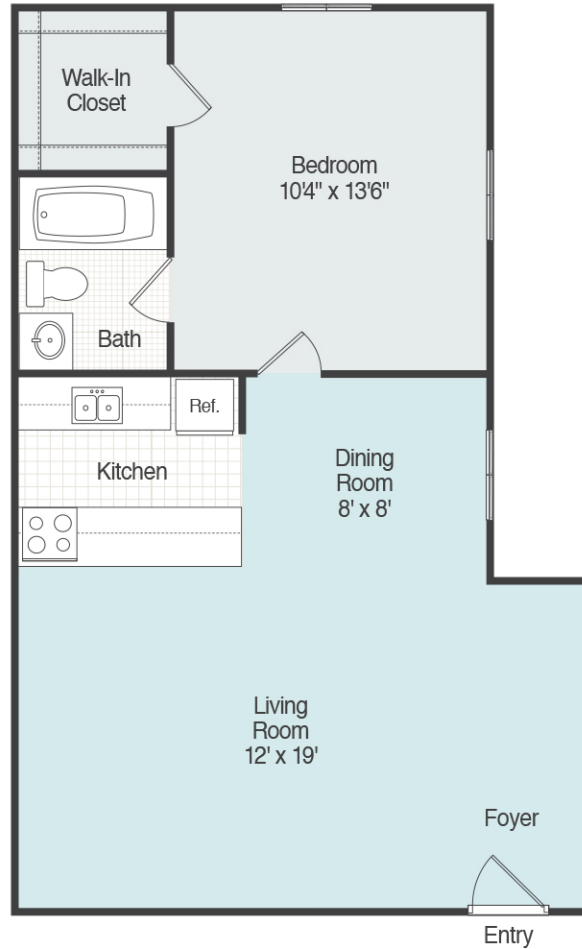

The Cottage

1 BEDROOM APARTMENT HOME

1 BATH | 560 SQ. FT.

All square footage and room dimensions are approximate and may vary by individual apartment.

ThePalmsAtCasselberry.com

Managed By:

400 Sandpiper Lane, Casselberry, FL 32707 | T 407.831.6866 | E thepalmsatcasselberryleasing@beztak.com