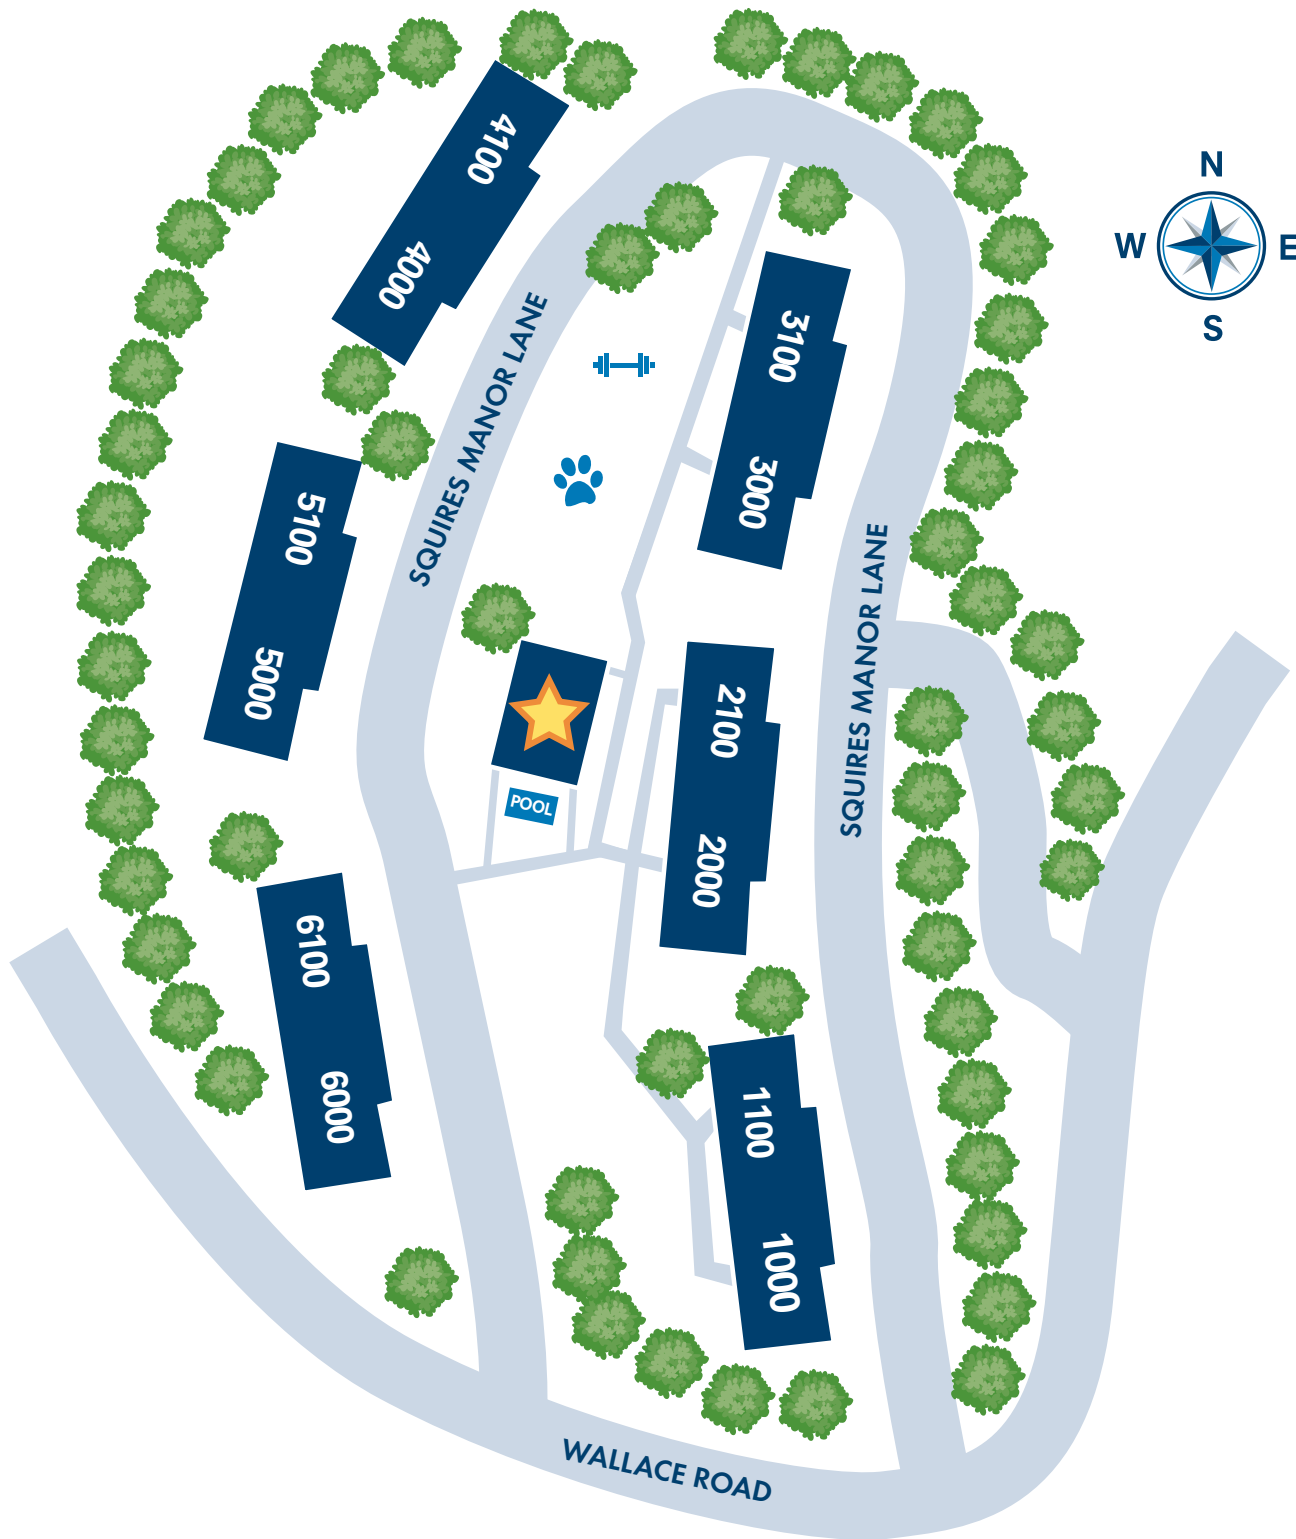

Squires Manor

APARTMENT HOMES

7000 Squires Manor Lane, South Park, PA 15129

Leasing Office

Dog Park

Outdoor Fitness Stations

morganproperties.com

MORGAN
PROPERTIES