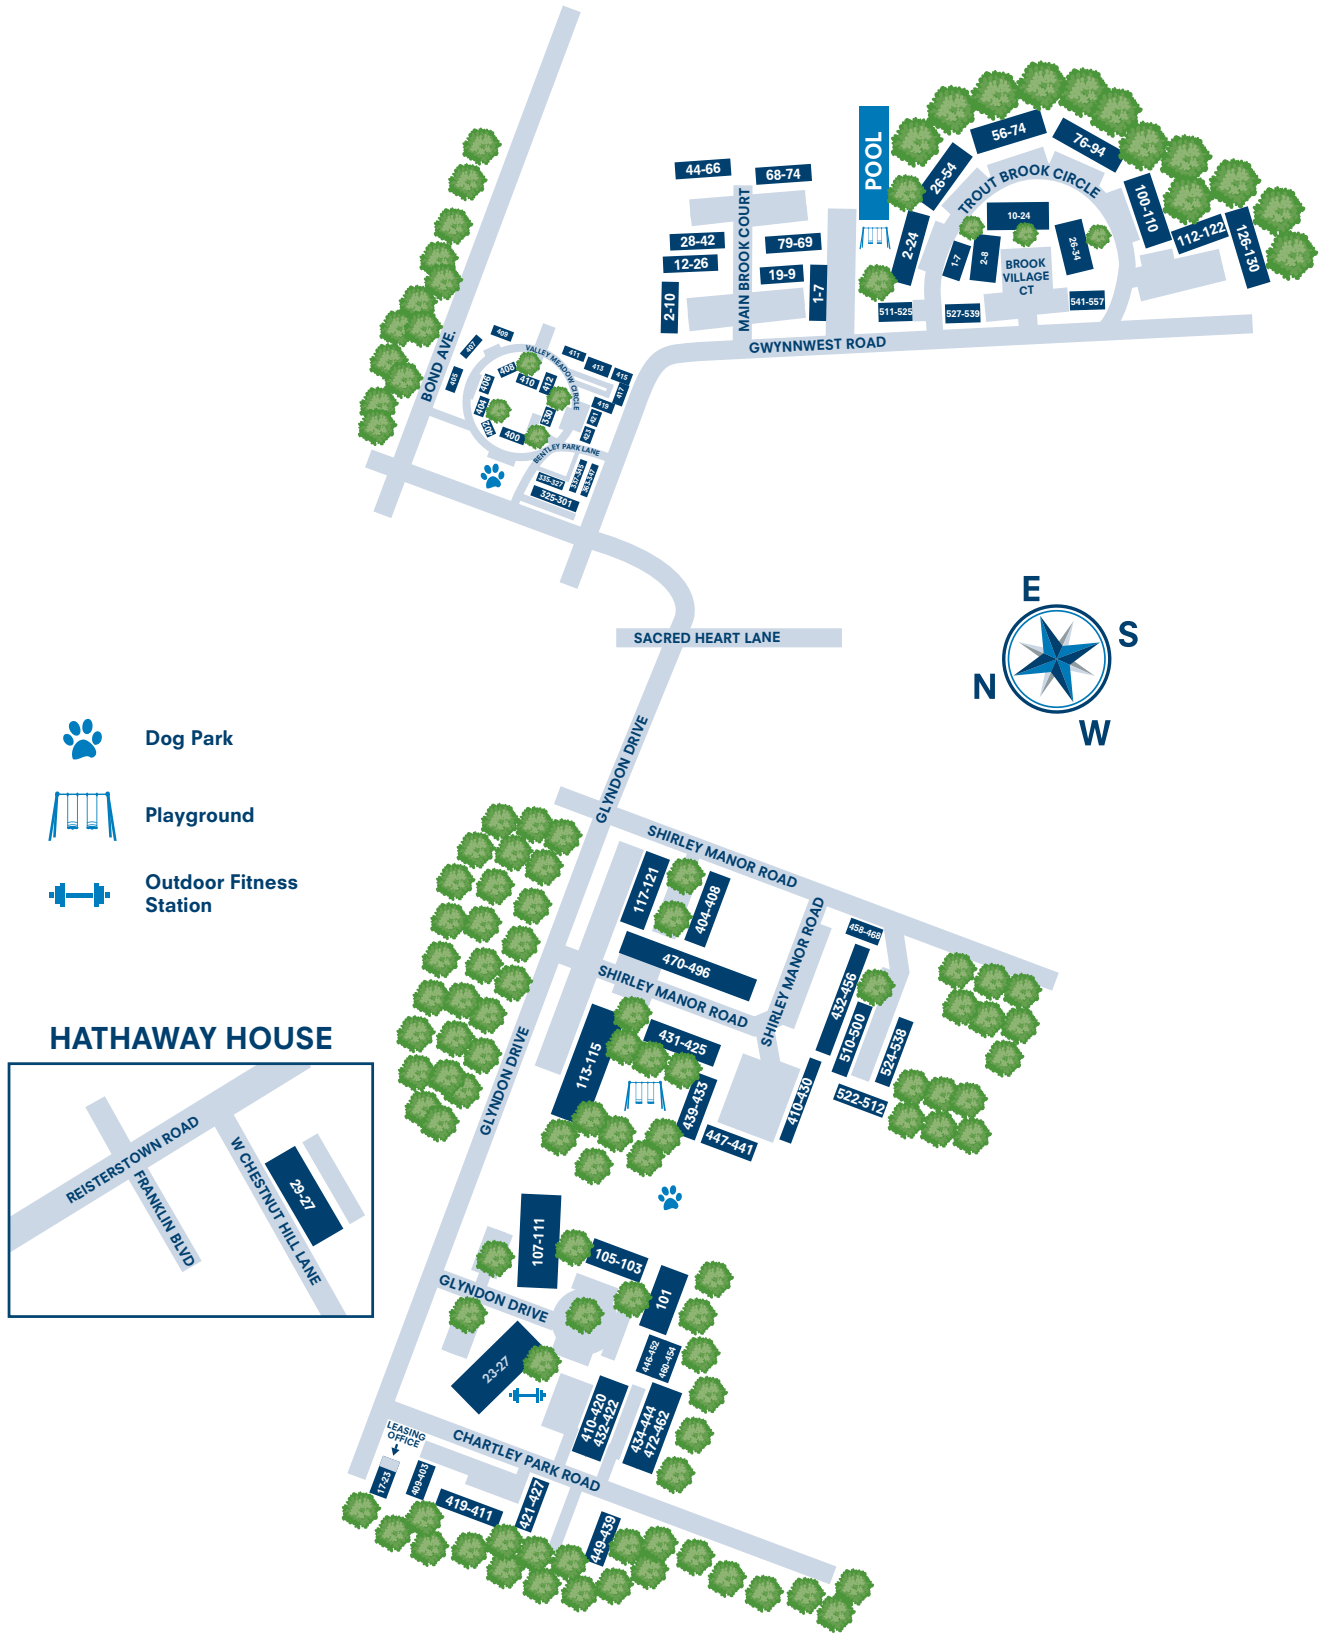

The Village of Chartleytowne

APARTMENTS & TOWNHOMES

401 Chartley Park Road / Reisterstown, MD 21136

Dog Park

Playground

Outdoor Fitness Station

HATHAWAY HOUSE