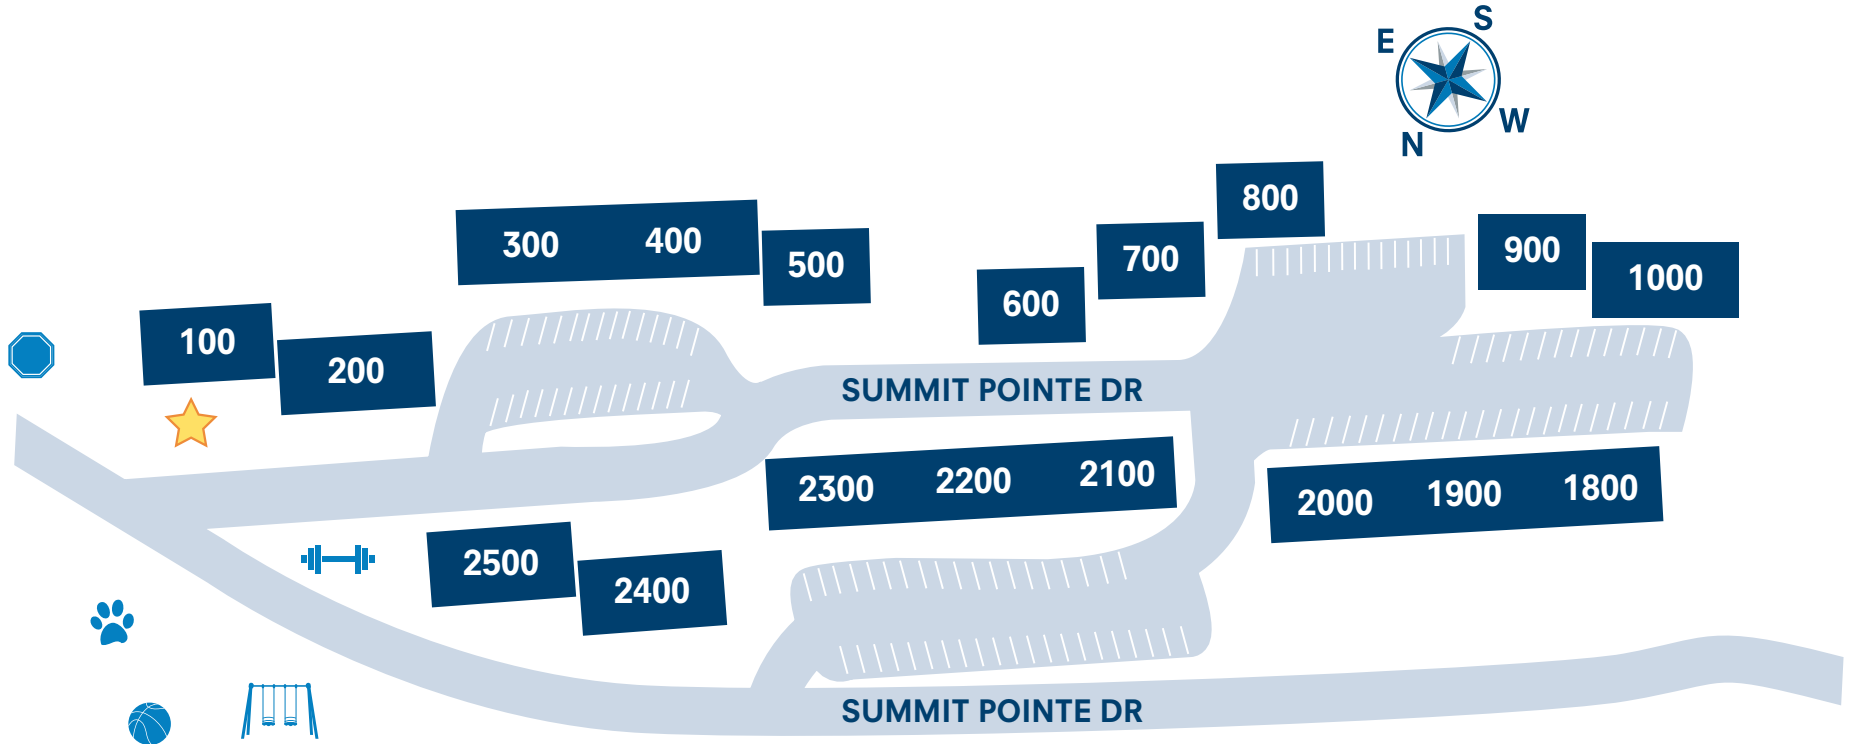

Summit Pointe

APARTMENT HOMES

108 Summit Pointe Drive, Scranton, PA 18508

 Leasing Office

 Picnic Area

 Bus Stop

 Play Area

 Basketball Court

 Dog Park

 Outdoor Fitness Stations