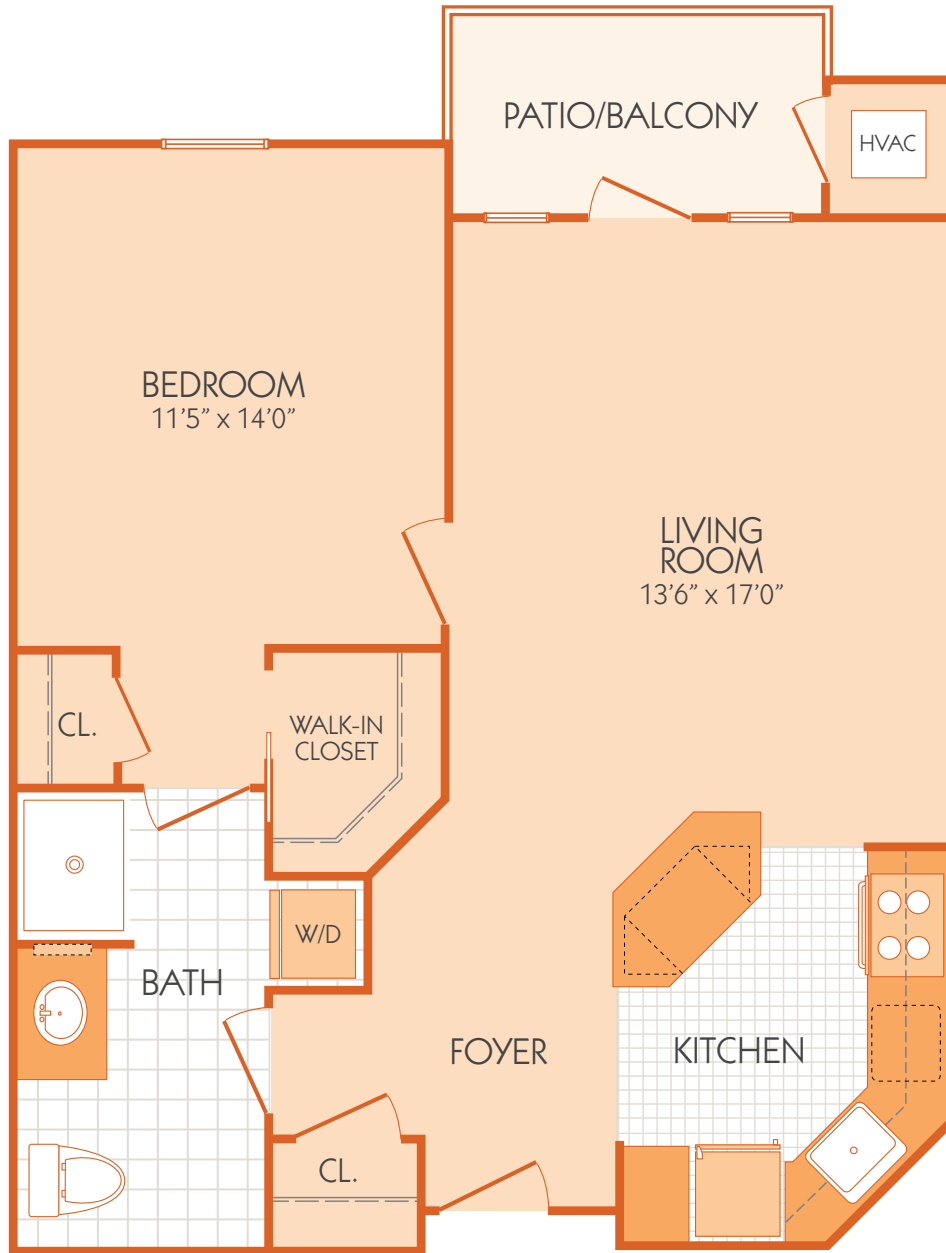

# The Coconut Palm - Alternate A (ADA)

758 sq. ft.

Dimensions and square footage may vary by unit.  
Assisted Living Facility License # 13141