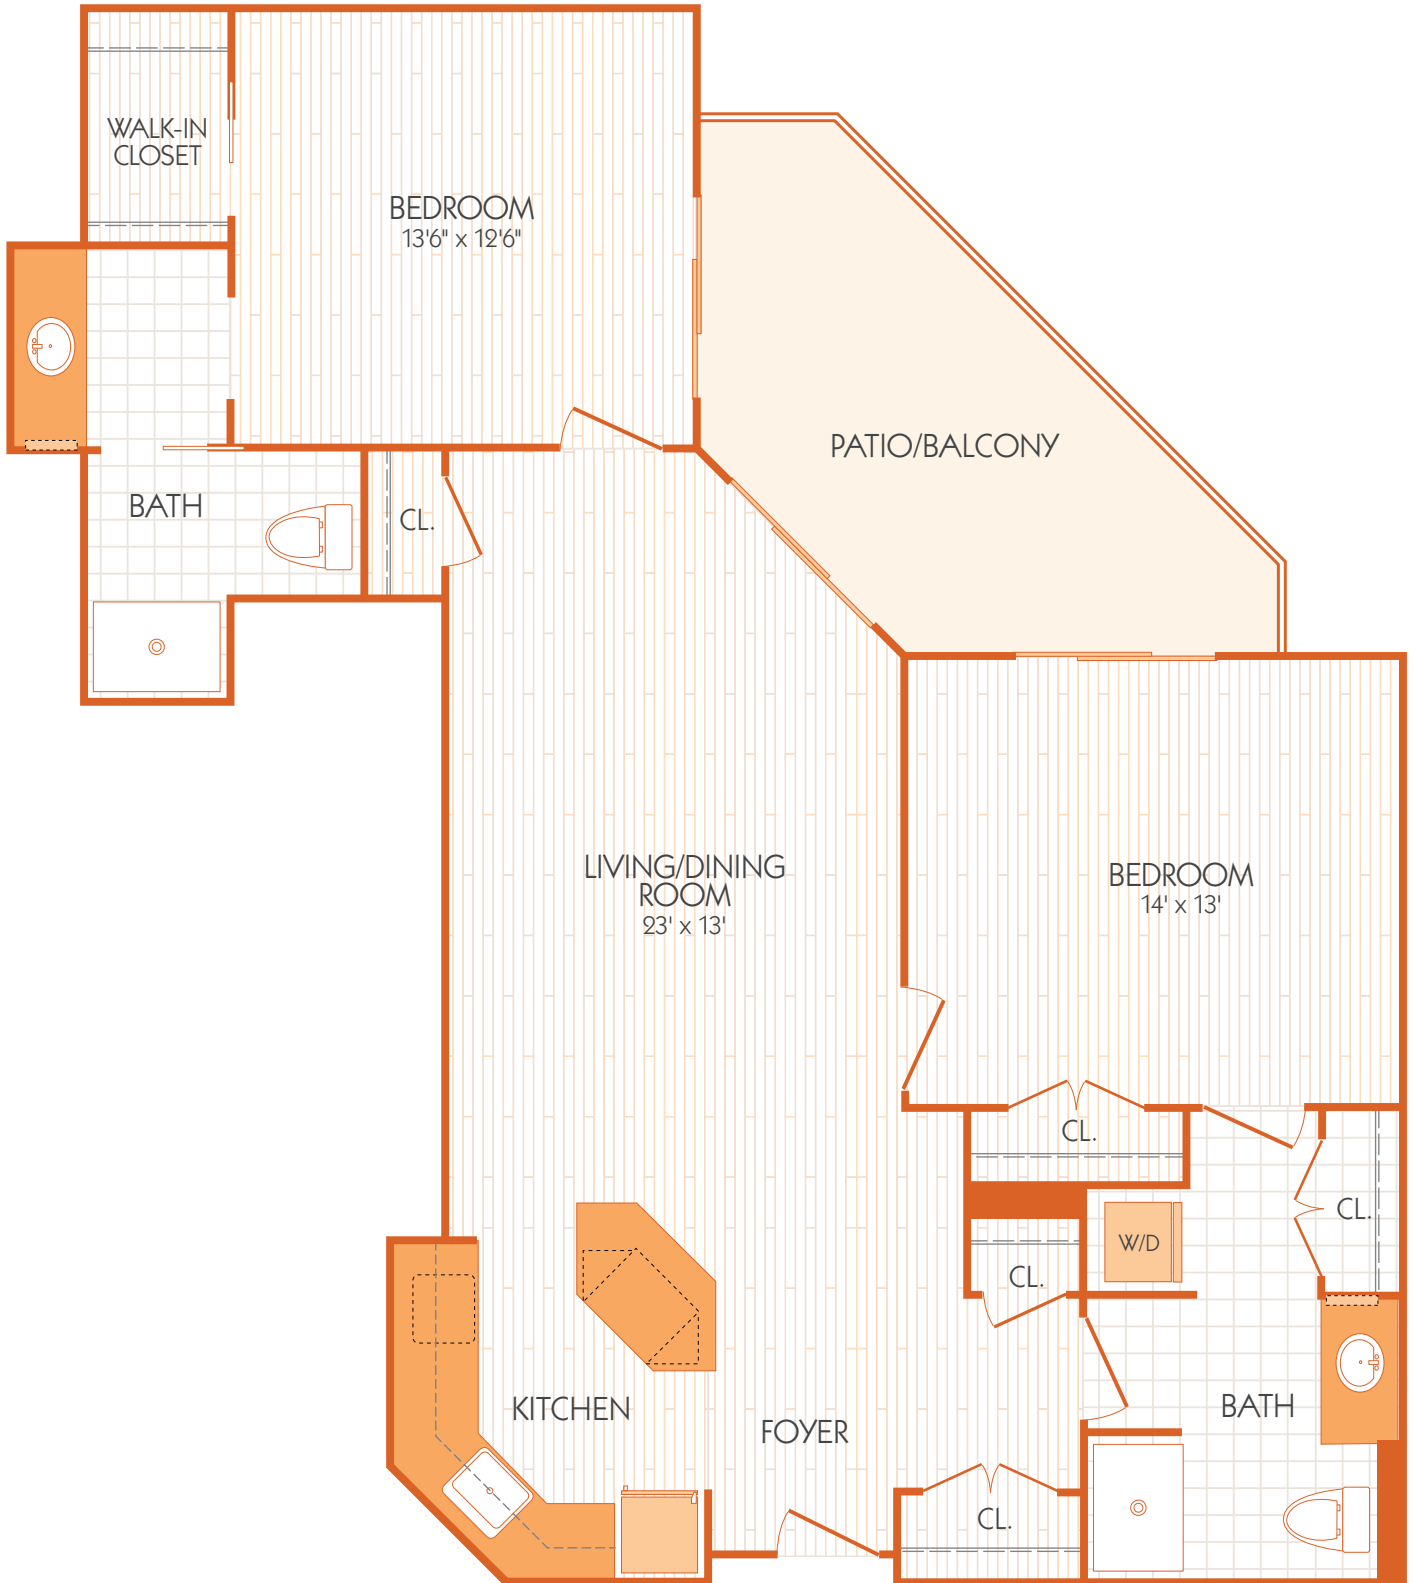

The Zinnia

1,113 sq. ft.

all seasons
ORO VALLEY

Dimensions and square footage may vary by unit.

www.AllSeasonsOroValley.com

AL-2C,
2E