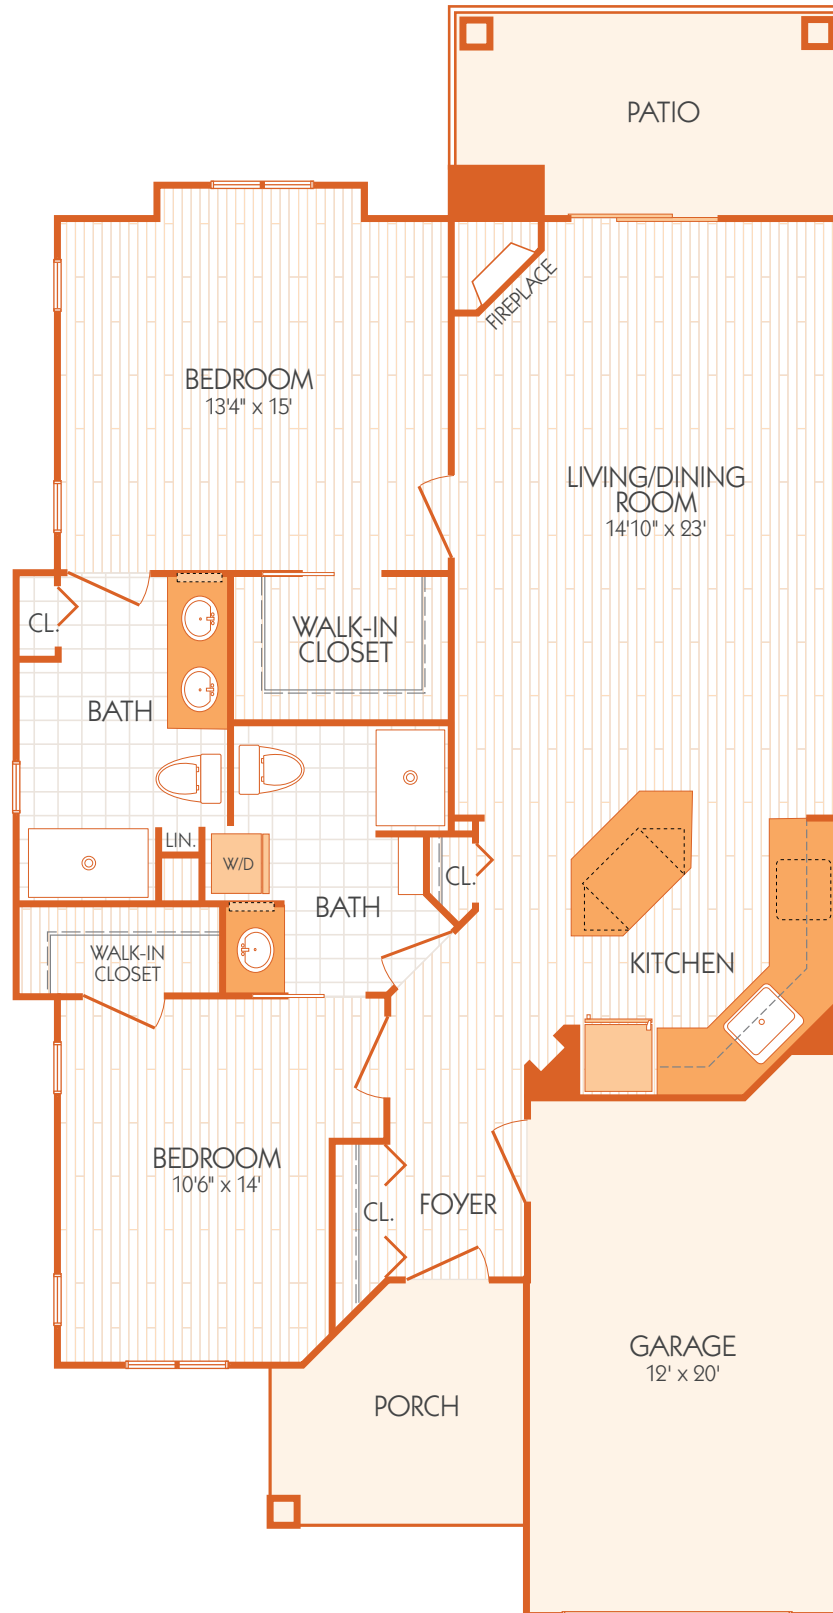

The Sagebrush Casita

1,242 sq. ft.

all seasons
ORO VALLEY

Dimensions and square footage may vary by unit.

www.AllSeasonsOroValley.com

Int.
End