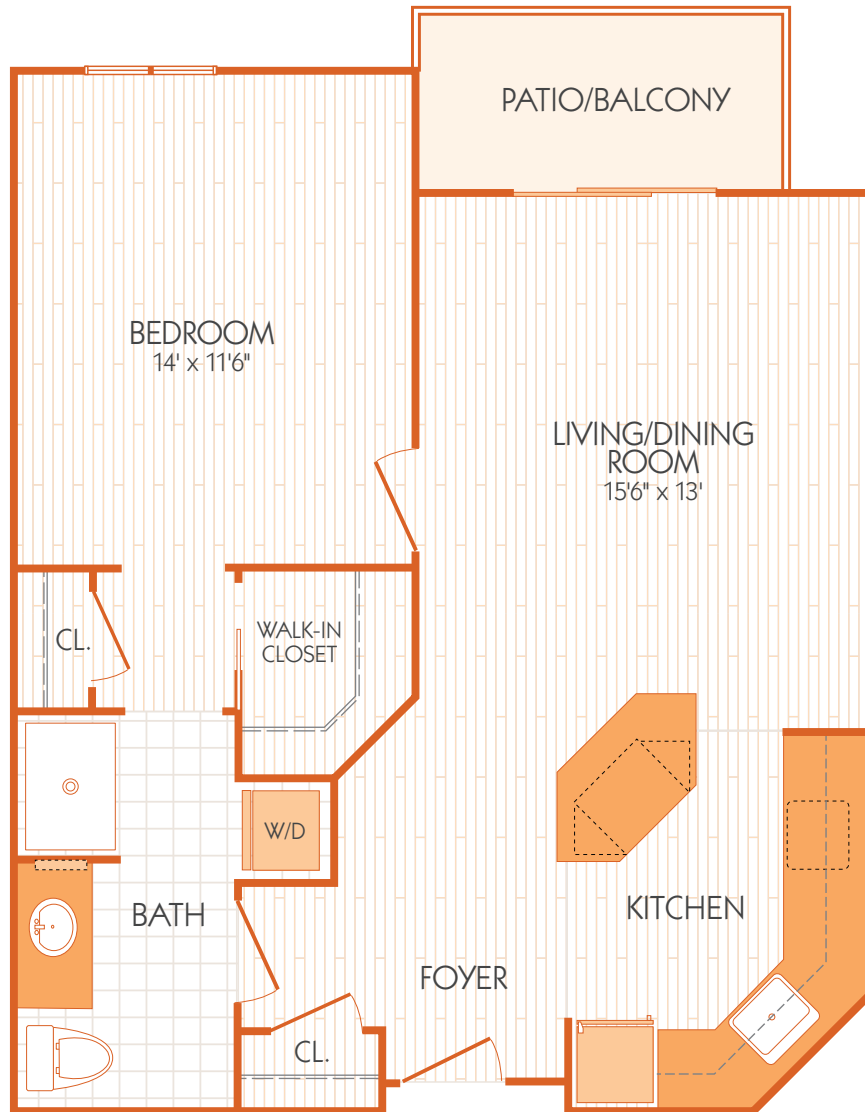

# The Morning Glory

693 sq. ft.

Dimensions and square footage may vary by unit.

[www.AllSeasonsOroValley.com](http://www.AllSeasonsOroValley.com)

AL-1B