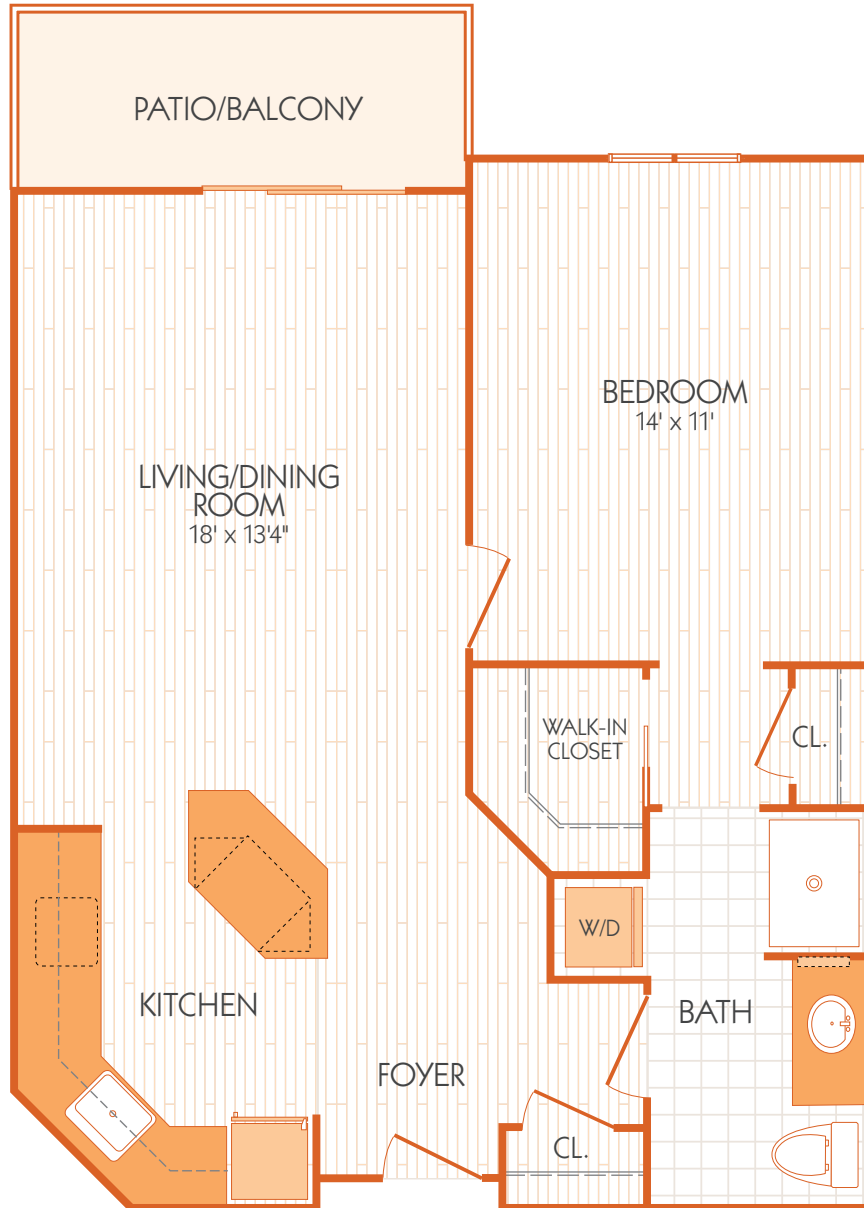

The Mallow  
729 sq. ft.

*Dimensions and square footage may vary by unit.*

[www.AllSeasonsOroValley.com](http://www.AllSeasonsOroValley.com)

AL-1A,  
1A ADA