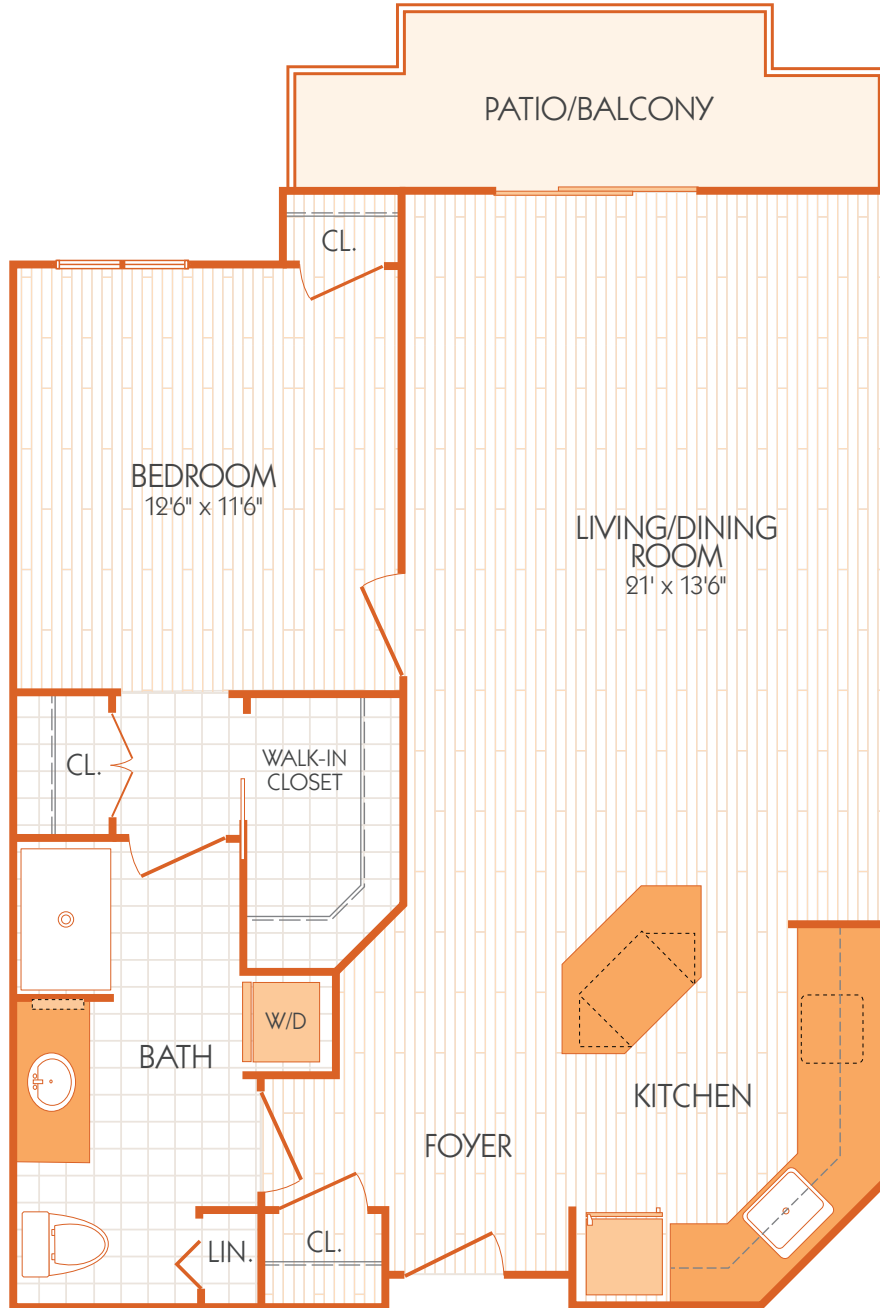

The Citrus
782 sq. ft.

Dimensions and square footage may vary by unit.

www.AllSeasonsOroValley.com