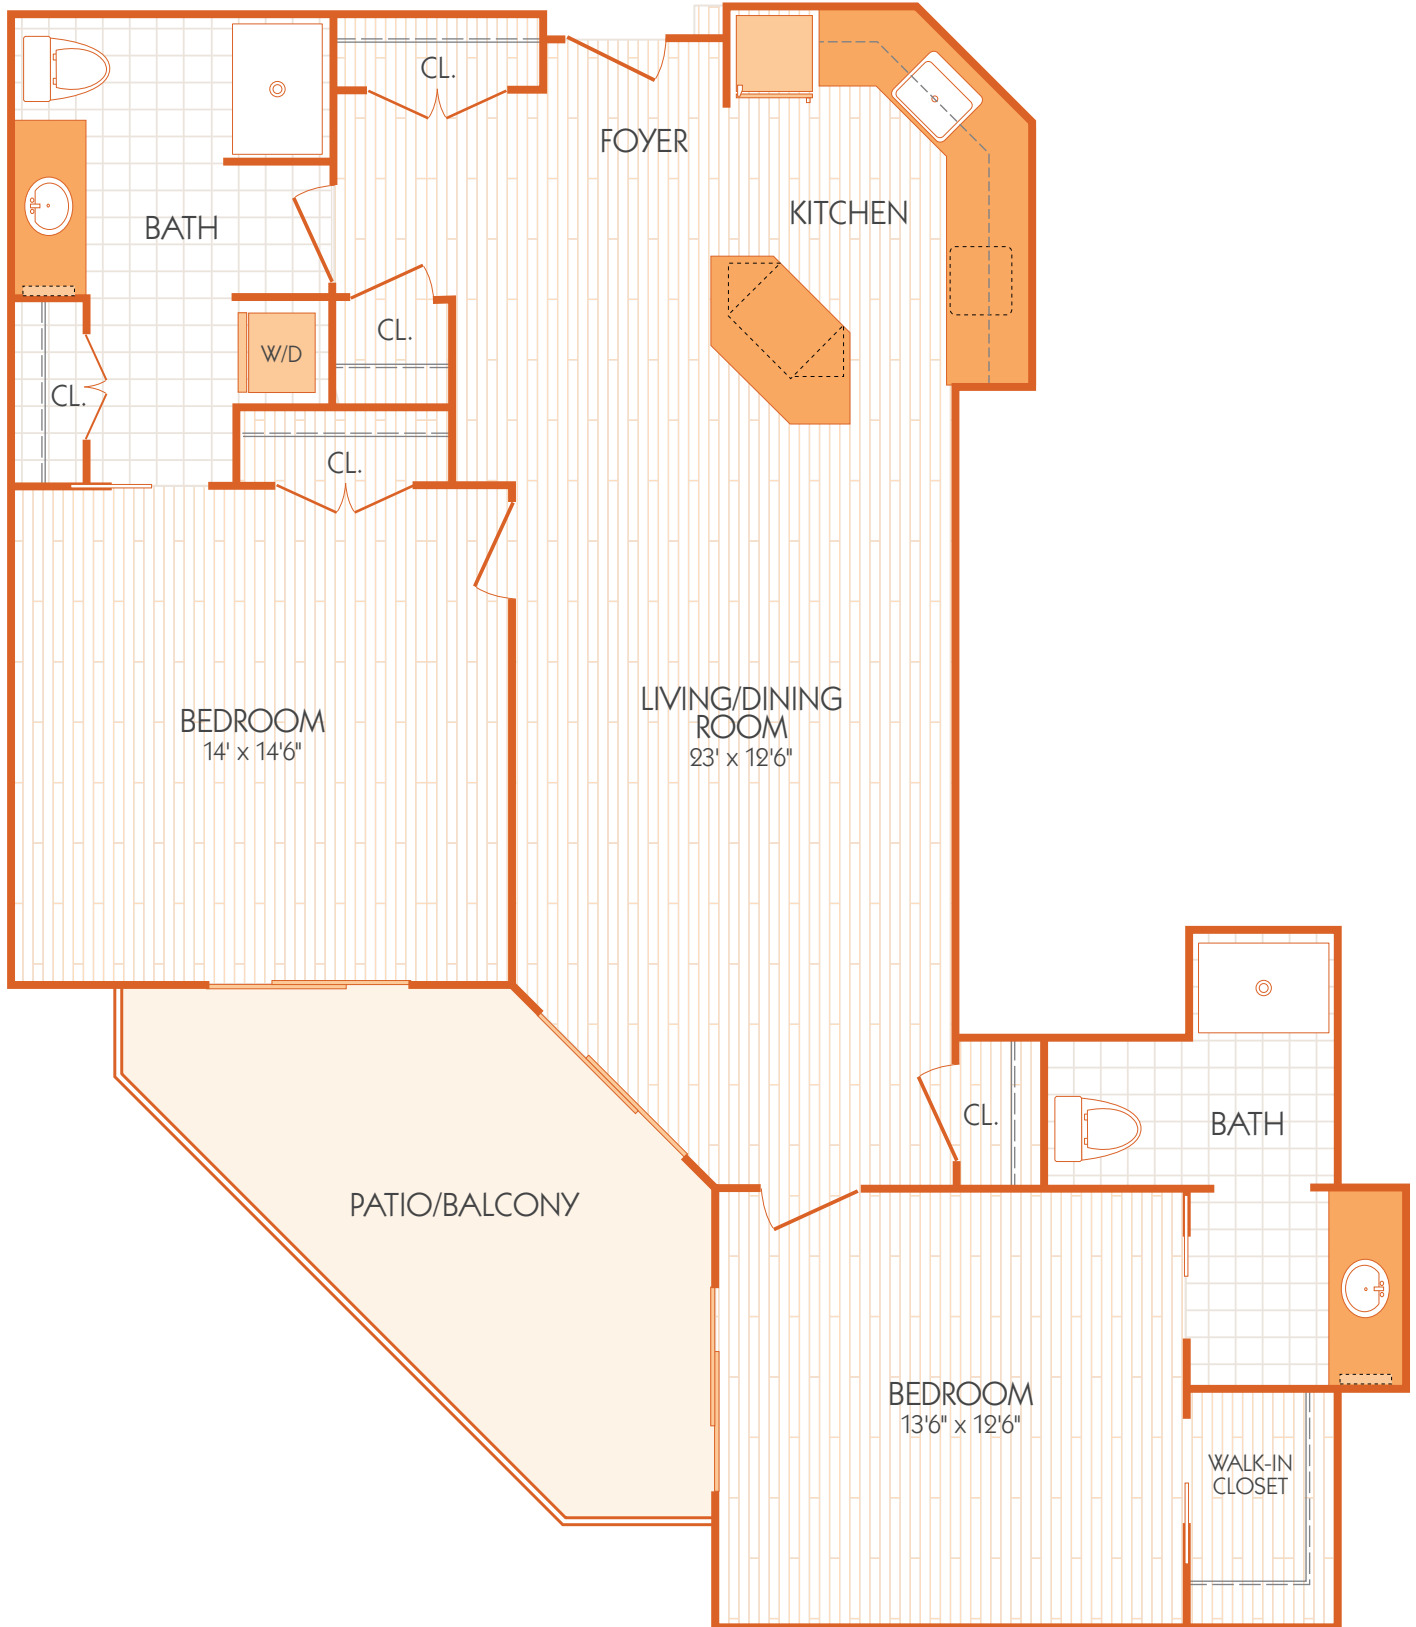

The Ironwood

1,147 sq. ft.

all seasons
ORO VALLEY

Dimensions and square footage may vary by unit.

www.AllSeasonsOroValley.com

IL-2B,
2C