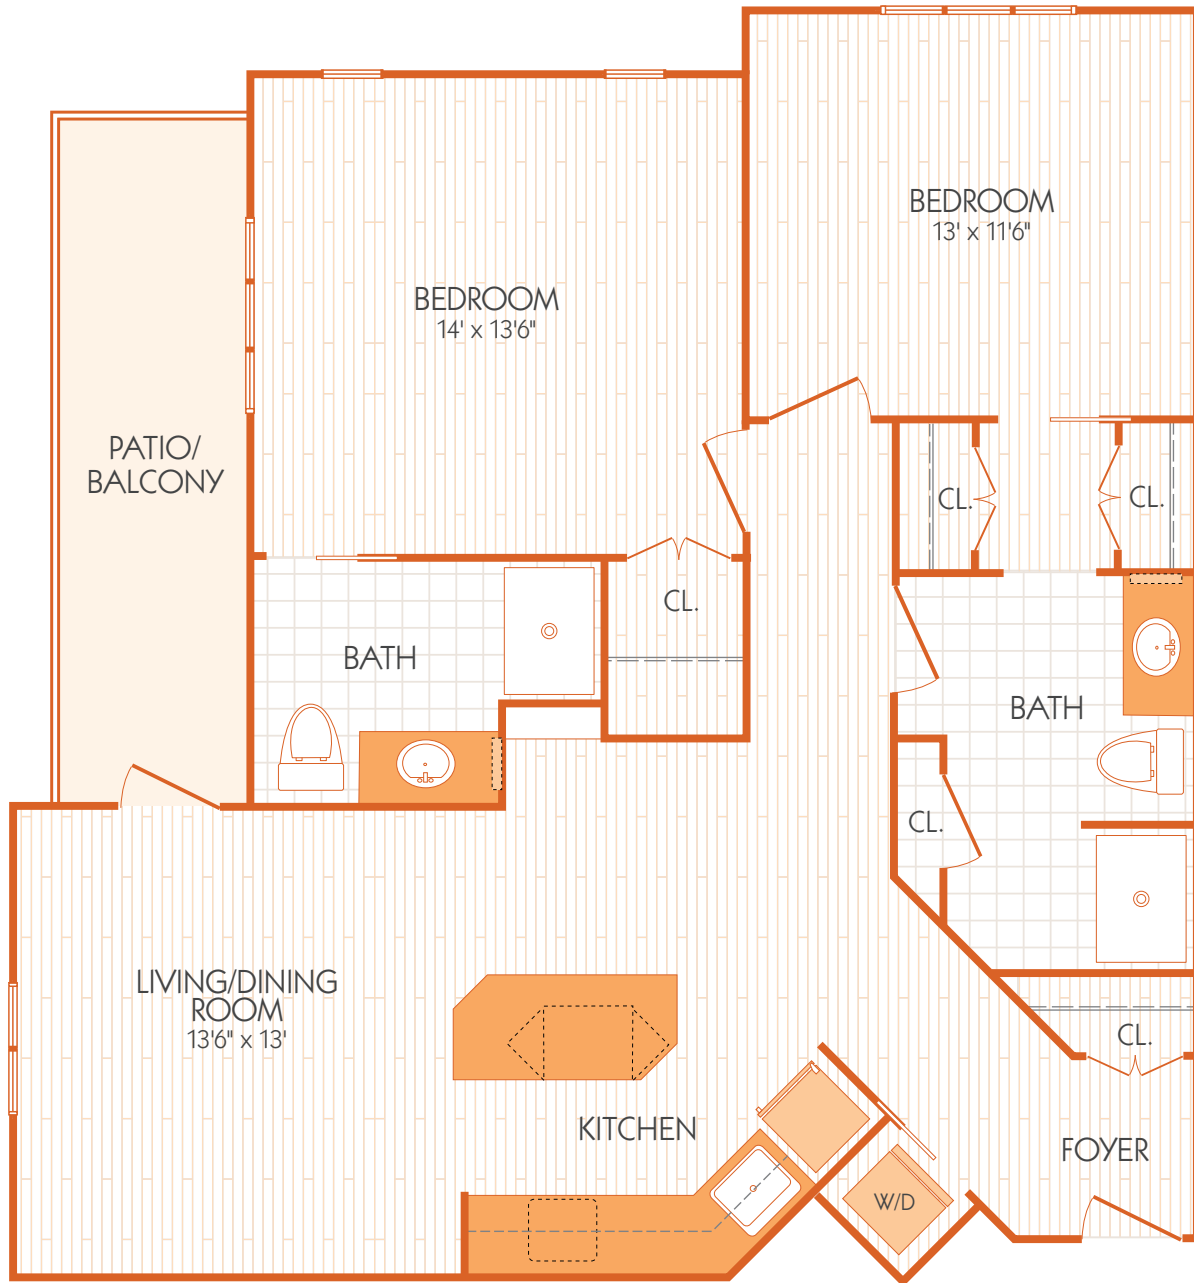

# The Hyacinth

1,056 sq. ft.

all seasons  
ORO VALLEY

Dimensions and square footage may vary by unit.

[www.AllSeasonsOroValley.com](http://www.AllSeasonsOroValley.com)

IL-2A