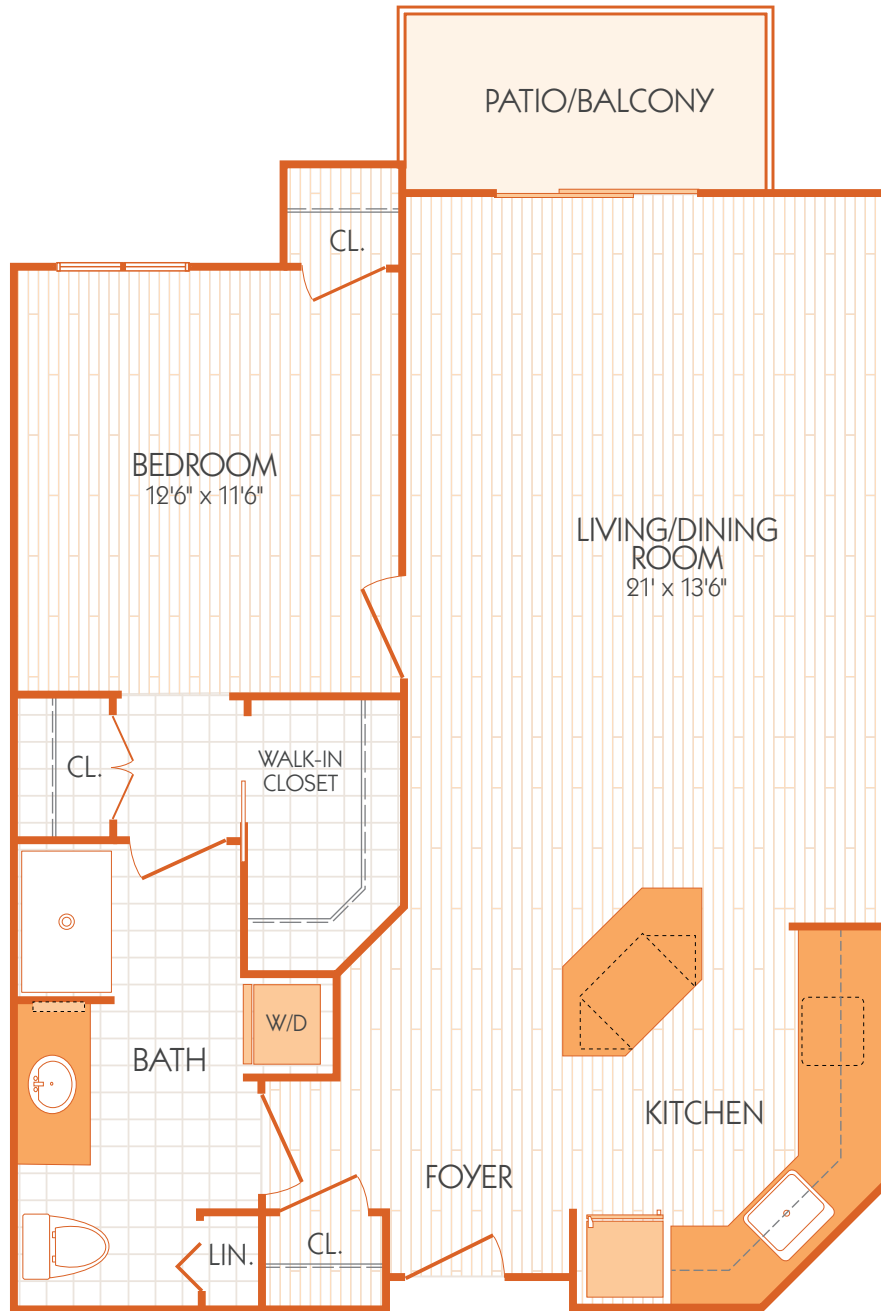

The Aster
790 sq. ft.

Dimensions and square footage may vary by unit.

www.AllSeasonsOroValley.com

IL-1,
ADA
TUB &
SHR