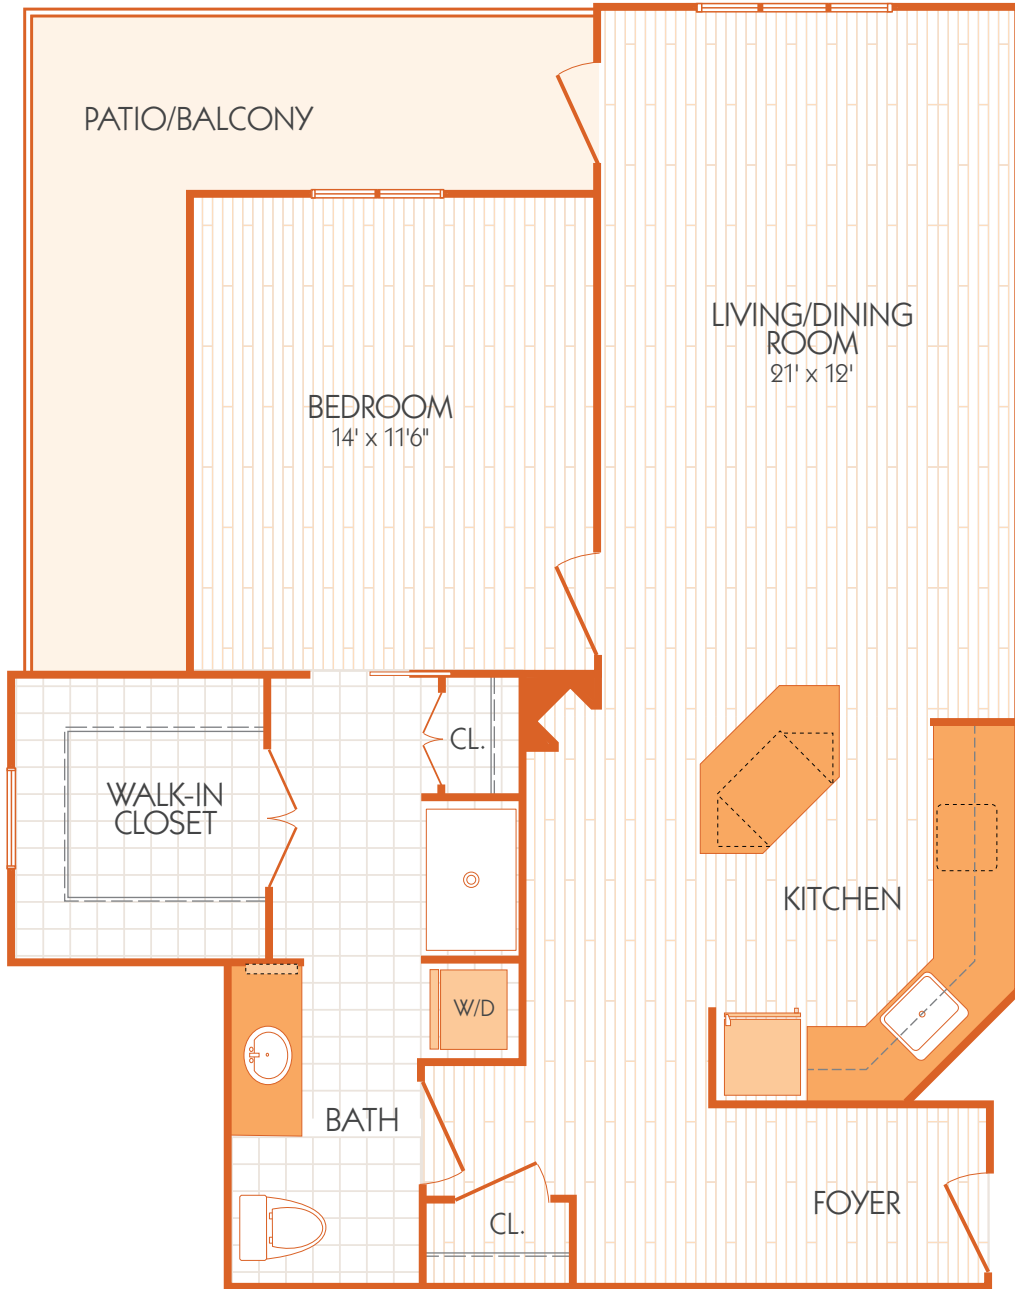

The Agave  
845 sq. ft.

Dimensions and square footage may vary by unit.

[www.AllSeasonsOroValley.com](http://www.AllSeasonsOroValley.com)

IL-1A,  
1A ADA  
TUB