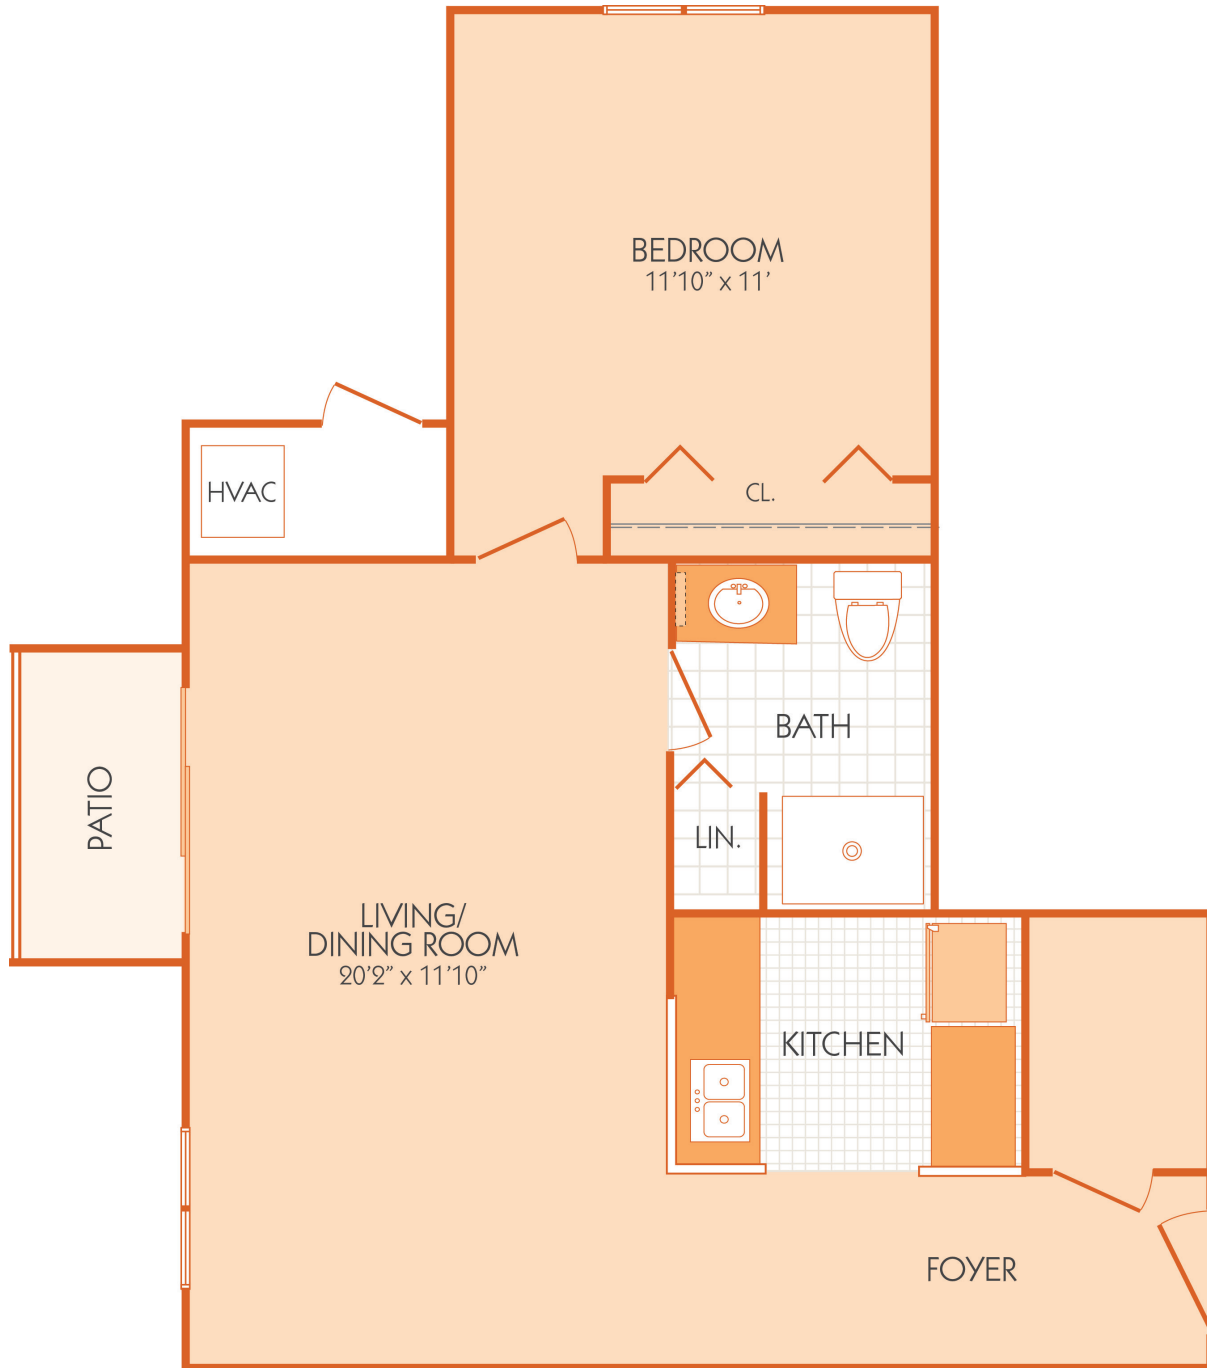

The Maple
654 sq. ft.

Dimensions and square footage may vary by unit.

www.AllSeasonsRochesterHills.com
(248) 299-0700