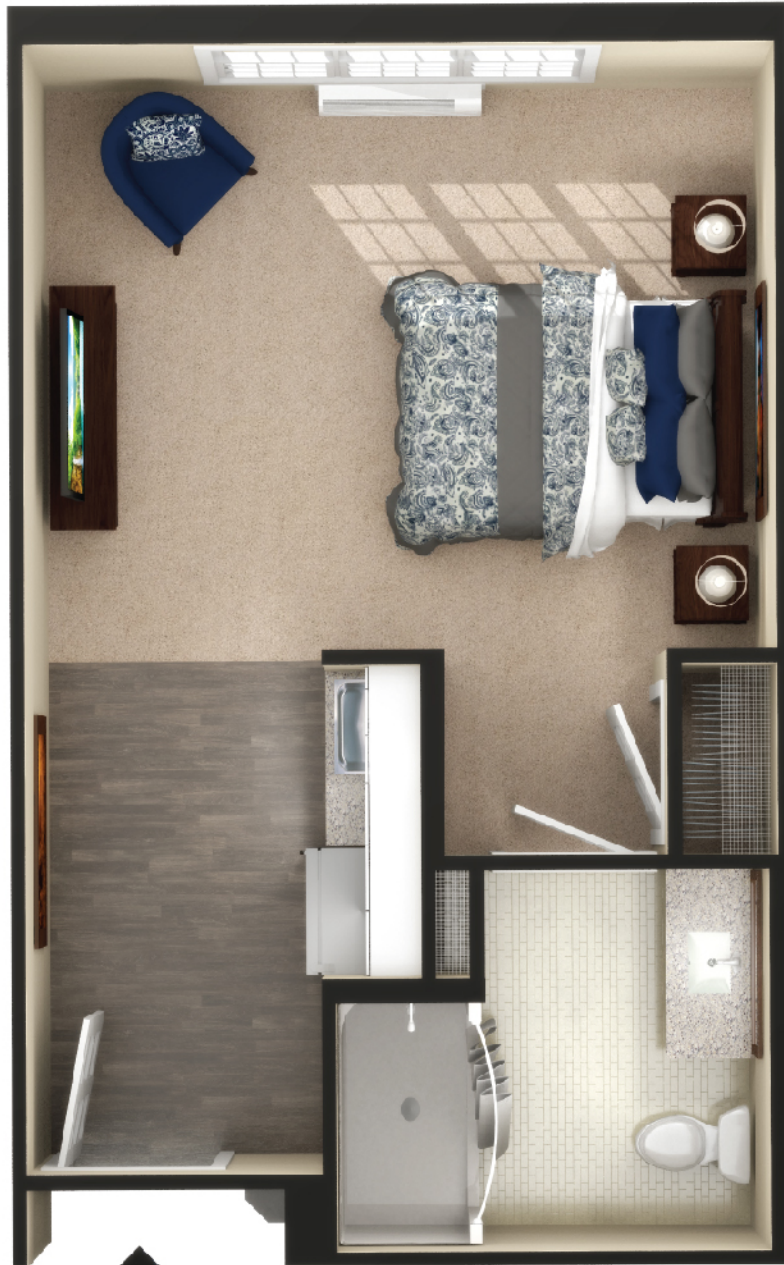

W
WALTONWOOD
LAKE BOONE
Redefining Retirement Living®
SINGLE

A

Assisted Living | Asbury

Studio
412 Sq. Ft.

Unit renderings are for design intent only, some variation may occur.