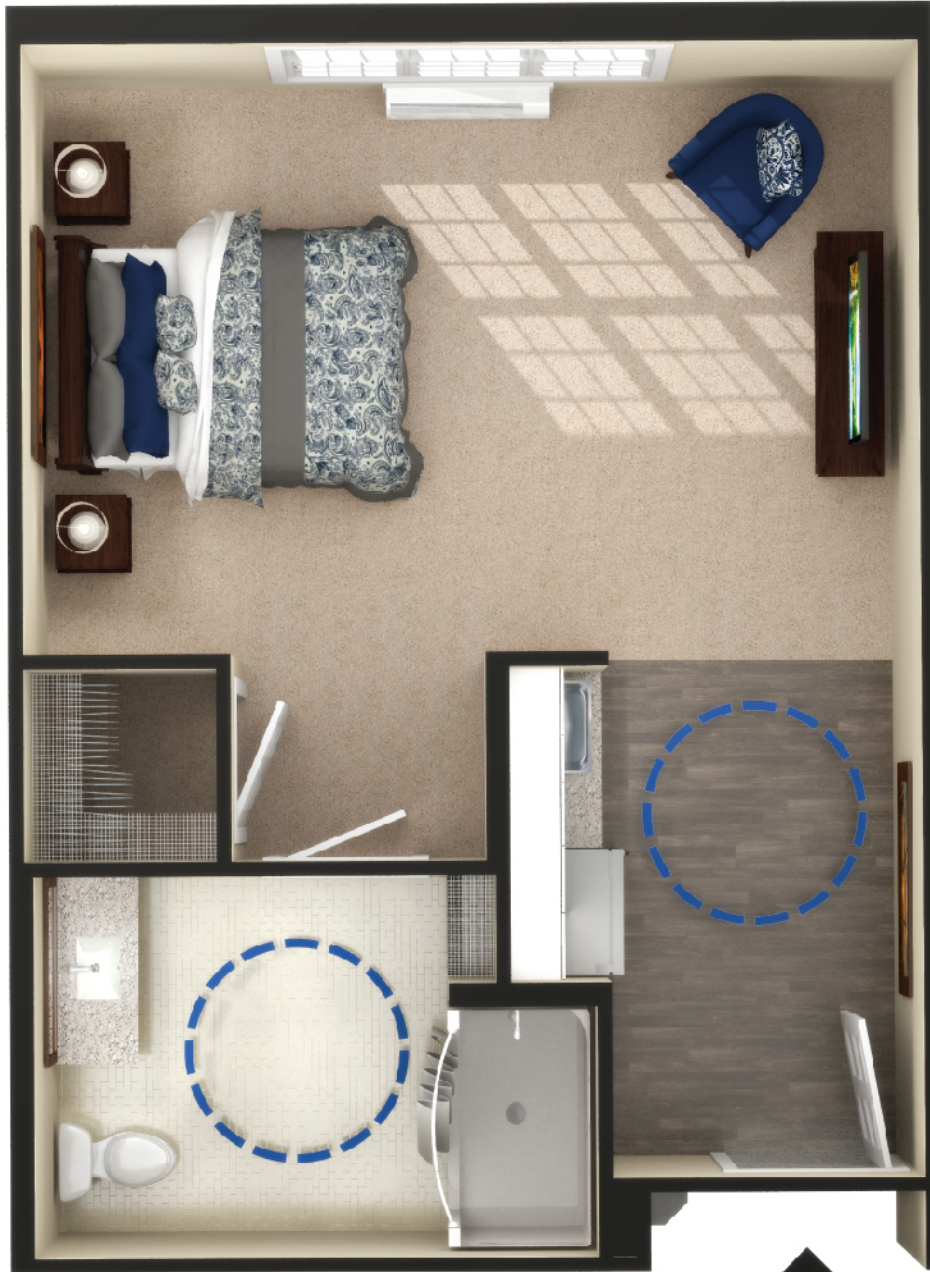

W
WALTONWOOD
LAKE BOONE
Redefining Retirement Living®
SINGLE

C

Assisted Living | Clay

& Barrier Free

Studio
489 Sq. Ft.

Unit renderings are for design intent only, some variation may occur.