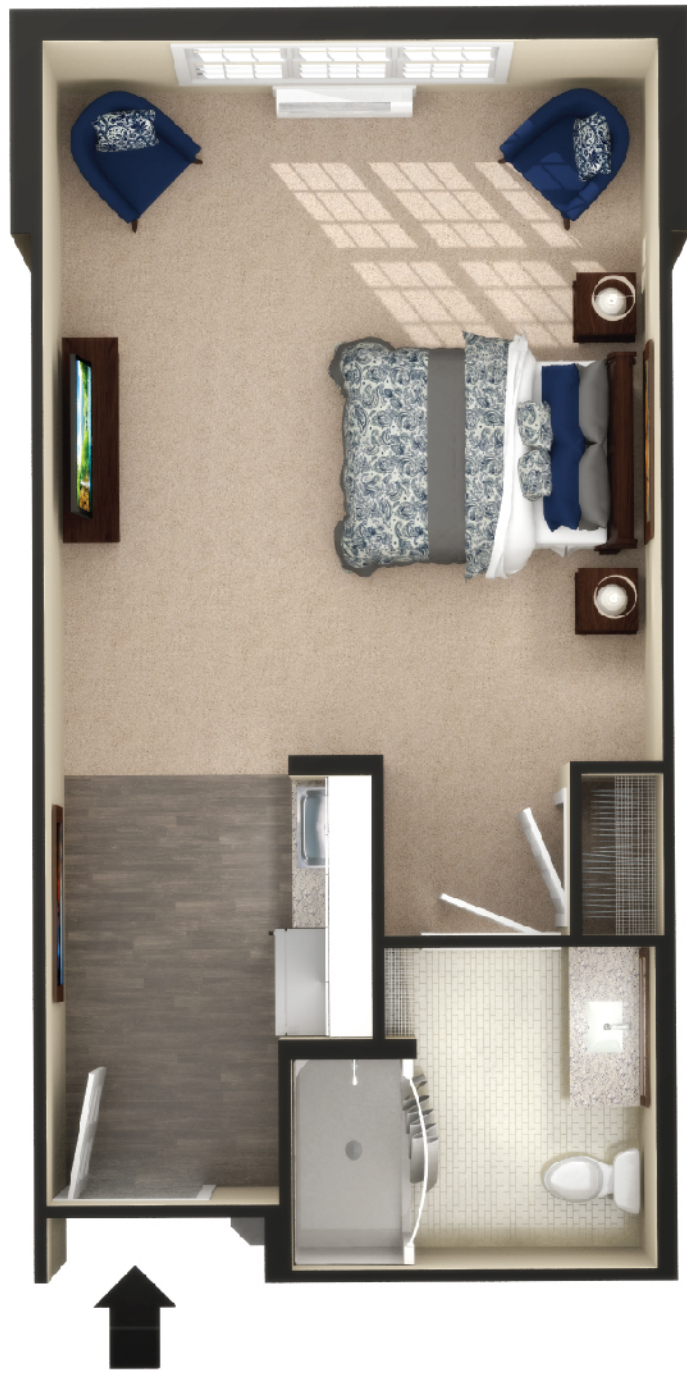

W  
WALTONWOOD  
LAKE BOONE  
*Redefining Retirement Living®*  
SINGL.

B

Assisted Living | Burke  
Studio  
490 Sq. Ft.

Unit renderings are for design intent only, some variation may occur.