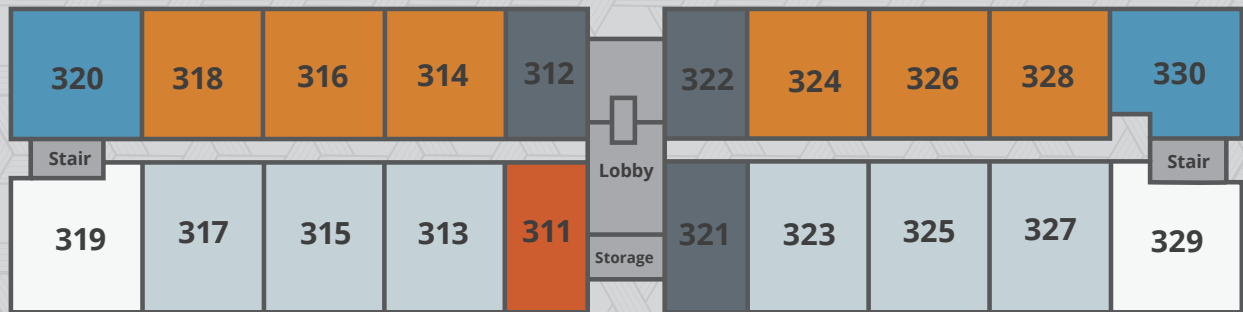

THE TREMONT

32500 CONCORD DRIVE
 MADISON HEIGHTS, MI 48071
 P: 248.585.4010
[THETREMONTMADISONHEIGHTS.COM](http://thetremontmadisonheights.com)

First Floor

Second Floor

Third Floor

The Beale | 930 sq. ft.
Two Bedroom | Two Bath

The Streeter | 1,020 sq. ft.
Two Bedroom | Two Bath

The Conrad | 870 sq. ft.
Two Bedroom | Two Bath

The Pointe | 865 sq. ft.
Two Bedroom | Two Bath

The Quinn | 520 sq. ft.
Studio | One Bath

The Lincoln | 670 sq. ft.
Studio | One Bath