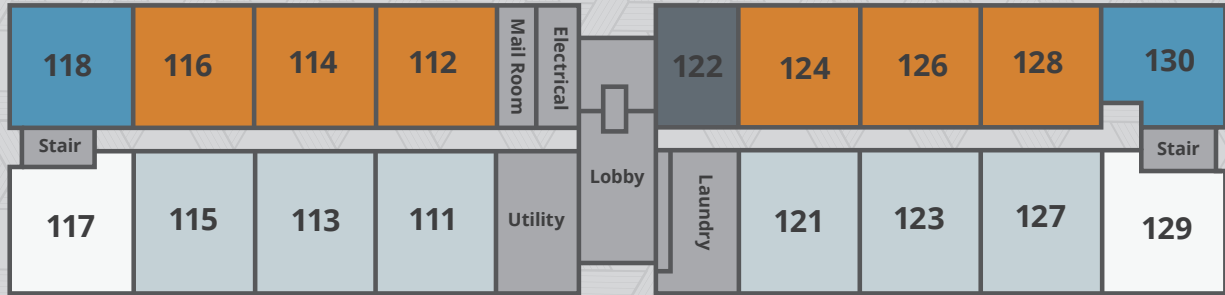

THE TREMONT

32500 CONCORD DRIVE
 MADISON HEIGHTS, MI 48071
 P: 248.585.4010
[THETREMONTMADISONHEIGHTS.COM](http://thetremontmadisonheights.com)

First Floor

Second Floor

Third Floor

The Beale | 930 sq. ft.
Two Bedroom | Two Bath

The Streeter | 1,020 sq. ft.
Two Bedroom | Two Bath

The Conrad | 870 sq. ft.
Two Bedroom | Two Bath

The Pointe | 865 sq. ft.
Two Bedroom | Two Bath

The Quinn | 520 sq. ft.
Studio | One Bath

The Lincoln | 670 sq. ft.
Studio | One Bath