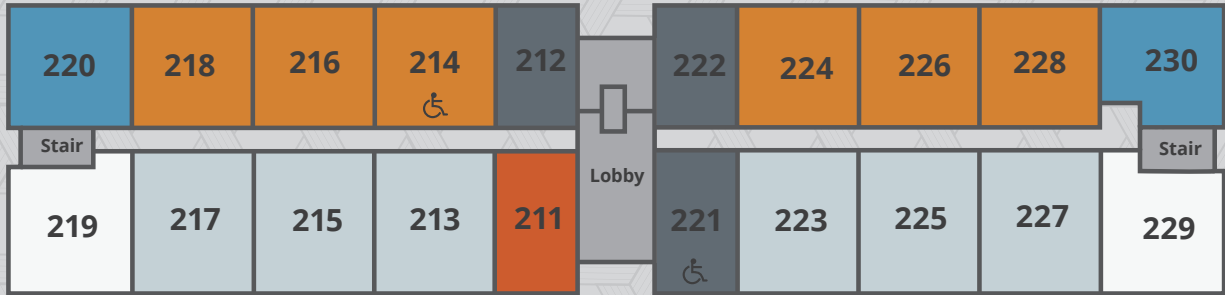

THE TREMONT

32500 CONCORD DRIVE
 MADISON HEIGHTS, MI 48071
 P: 248.585.4010
[THETREMONTMADISONHEIGHTS.COM](http://thetremontmadisonheights.com)

First Floor

Second Floor

Third Floor

The Beale | 930 sq. ft.
Two Bedroom | Two Bath

The Streeter | 1,020 sq. ft.
Two Bedroom | Two Bath

The Conrad | 870 sq. ft.
Two Bedroom | Two Bath

The Pointe | 865 sq. ft.
Two Bedroom | Two Bath

The Quinn | 520 sq. ft.
Studio | One Bath

The Lincoln | 670 sq. ft.
Studio | One Bath