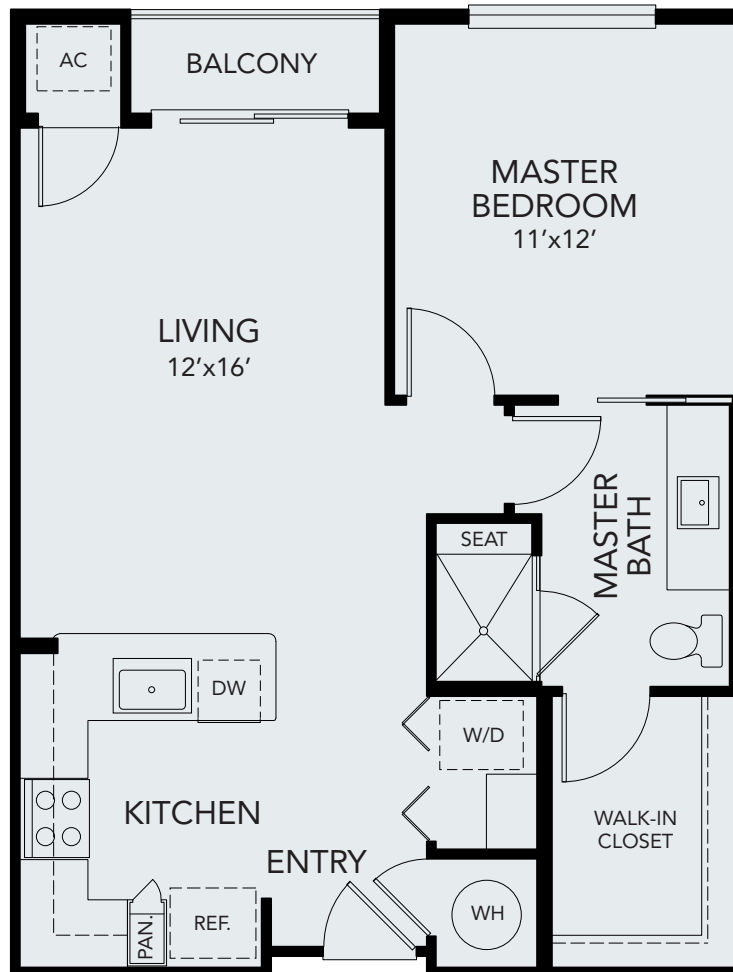

PLAN A1

1 Bedroom 1 Bath
Approx. 726 Sq. Ft.

[Click Here to View,
Measure & Furnish Your
Apartment Home](#)

Stylish Living

Your new apartment home at Avenida Naperville has all the features you want and need as you begin the next exciting chapter of your life.

- Spacious patio/balcony
- Shaker-style grey or white cabinets
- Quartz countertops in kitchen and bath in coordinating color scheme
- Designer flooring and window coverings
- Full stainless-steel appliance package
- Brushed nickel designer hardware
- Stackable washer and dryer
- Comfort height toilets
- Ceiling fan in master bedroom
- Contemporary lighting package
- Walk-in or spacious closets