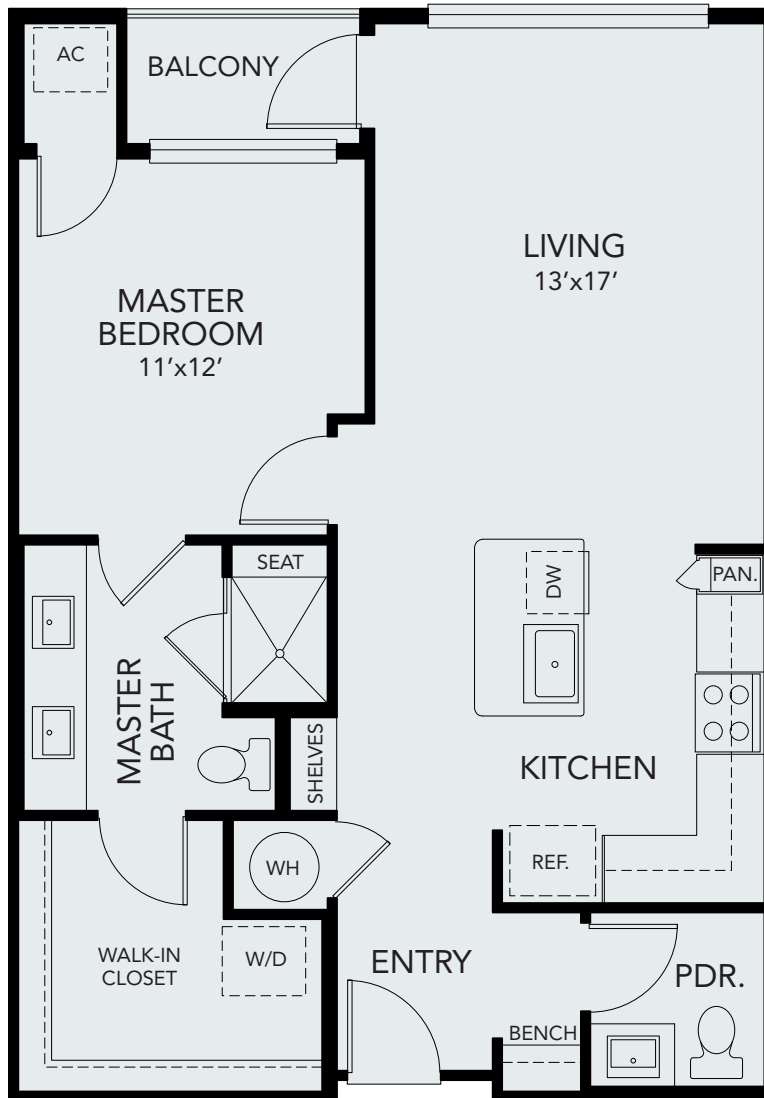

PLAN A2a

1 Bedroom 1.5 Bath
Approx. 855 Sq. Ft.

[Click Here to View,
Measure & Furnish Your
Apartment Home](#)

Stylish Living

Your new apartment home at Avenida Naperville has all the features you want and need as you begin the next exciting chapter of your life.

- Spacious patio/balcony
- Shaker-style grey or white cabinets
- Quartz countertops in kitchen and bath in coordinating color scheme
- Designer flooring and window coverings
- Full stainless-steel appliance package
- Brushed nickel designer hardware
- Stackable washer and dryer
- Comfort height toilets
- Ceiling fan in master bedroom
- Contemporary lighting package
- Walk-in or spacious closets