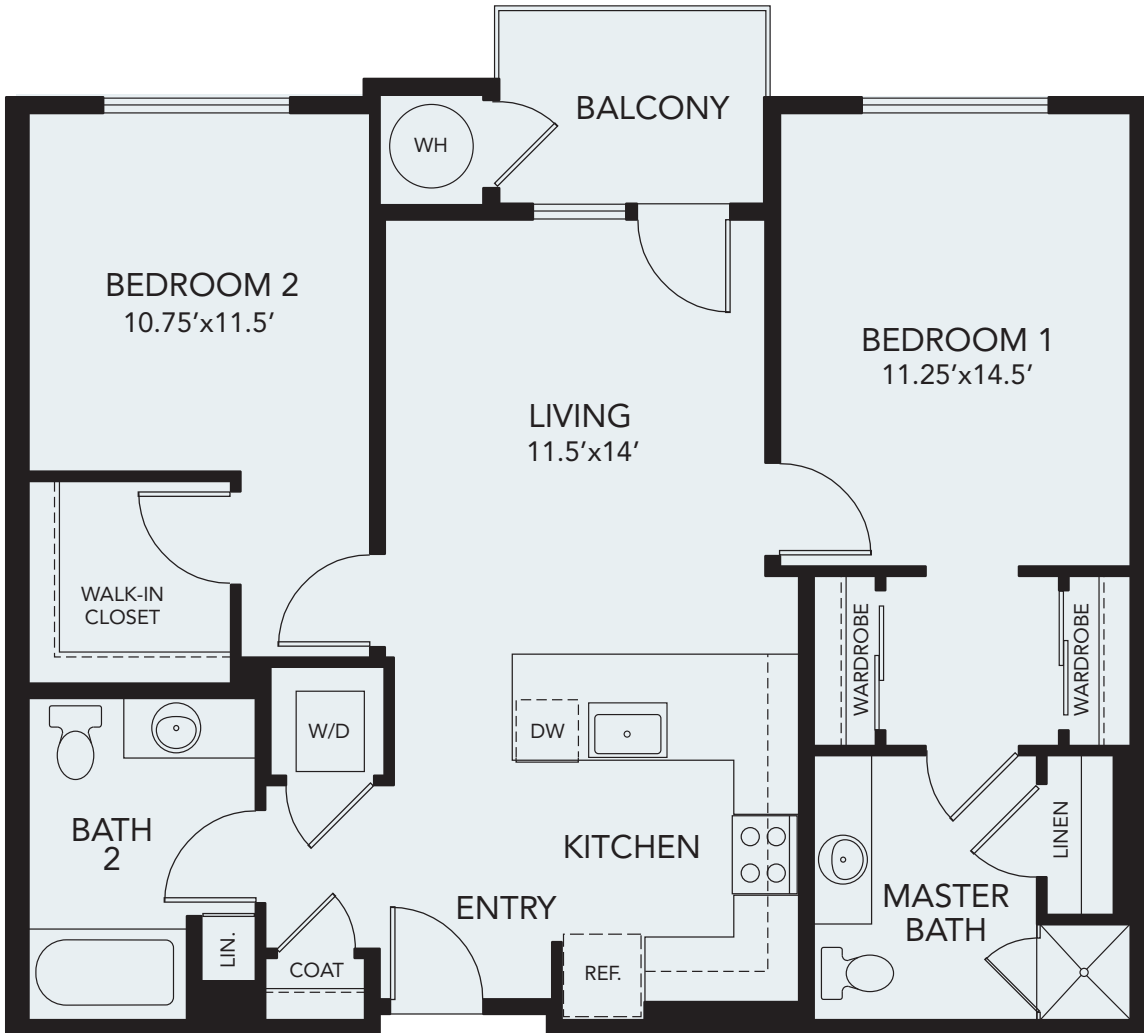

# PLAN B2b ADA

2 Bedroom 2 Bath  
Approx. 1,106 Sq. Ft.

[Click Here to View,  
Measure & Furnish Your  
Apartment Home](#)

## Stylish Living

Your new apartment home at Avenida Lakewood has all the features you want and need as you begin the next exciting chapter of your life.

- Spacious patio/balcony
- Shaker-style grey or white cabinets
- Quartz countertops in kitchen and bath in coordinating color scheme
- Designer flooring and window coverings
- Full stainless-steel appliance package
- Brushed nickel designer hardware
- Stackable washer and dryer
- Ceiling fan in master bedroom
- Contemporary lighting package
- Walk-in or spacious closets