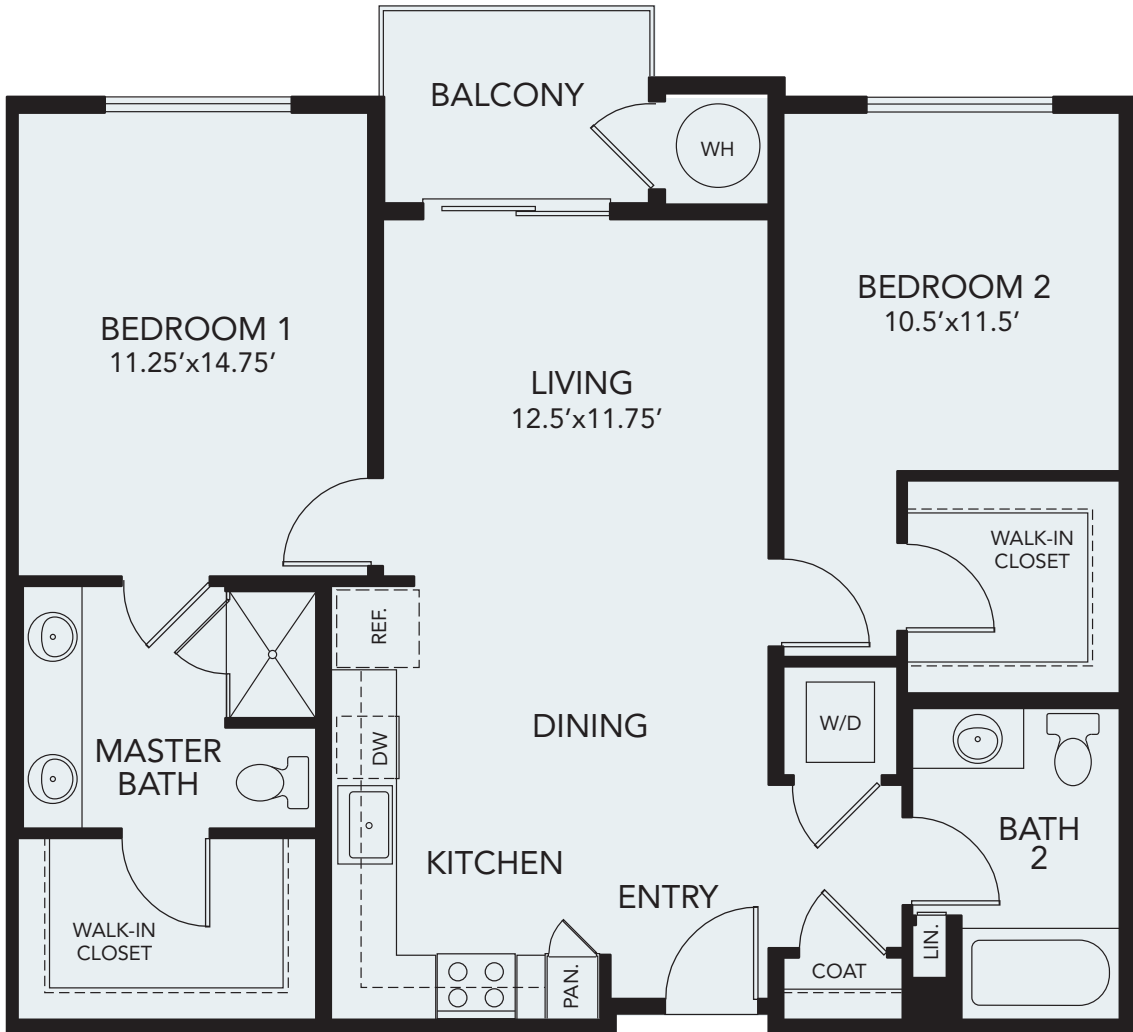

PLAN B2a

2 Bedroom 2 Bath
Approx. 1,106 Sq. Ft.

[Click Here to View,
Measure & Furnish Your
Apartment Home](#)

Stylish Living

Your new apartment home at Avenida Lakewood has all the features you want and need as you begin the next exciting chapter of your life.

- Spacious patio/balcony
- Shaker-style grey or white cabinets
- Quartz countertops in kitchen and bath in coordinating color scheme
- Designer flooring and window coverings
- Full stainless-steel appliance package
- Brushed nickel designer hardware
- Stackable washer and dryer
- Ceiling fan in master bedroom
- Contemporary lighting package
- Walk-in or spacious closets