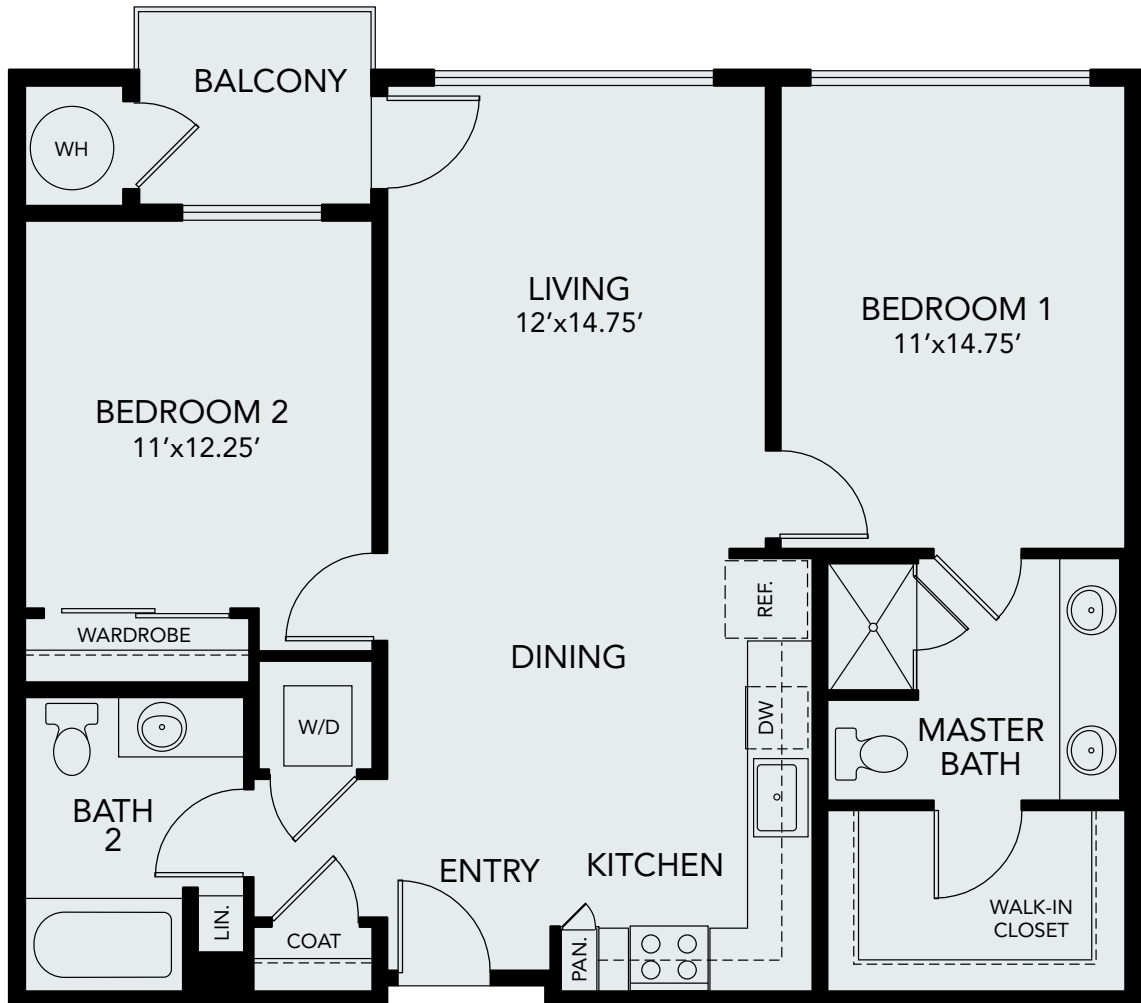

# PLAN B1

2 Bedroom 2 Bath  
Approx. 1,093 Sq. Ft.

[Click Here to View,  
Measure & Furnish Your  
Apartment Home](#)

## Stylish Living

Your new apartment home at Avenida Lakewood has all the features you want and need as you begin the next exciting chapter of your life.

- Spacious patio/balcony
- Shaker-style grey or white cabinets
- Quartz countertops in kitchen and bath in coordinating color scheme
- Designer flooring and window coverings
- Full stainless-steel appliance package
- Brushed nickel designer hardware
- Stackable washer and dryer
- Ceiling fan in master bedroom
- Contemporary lighting package
- Walk-in or spacious closets