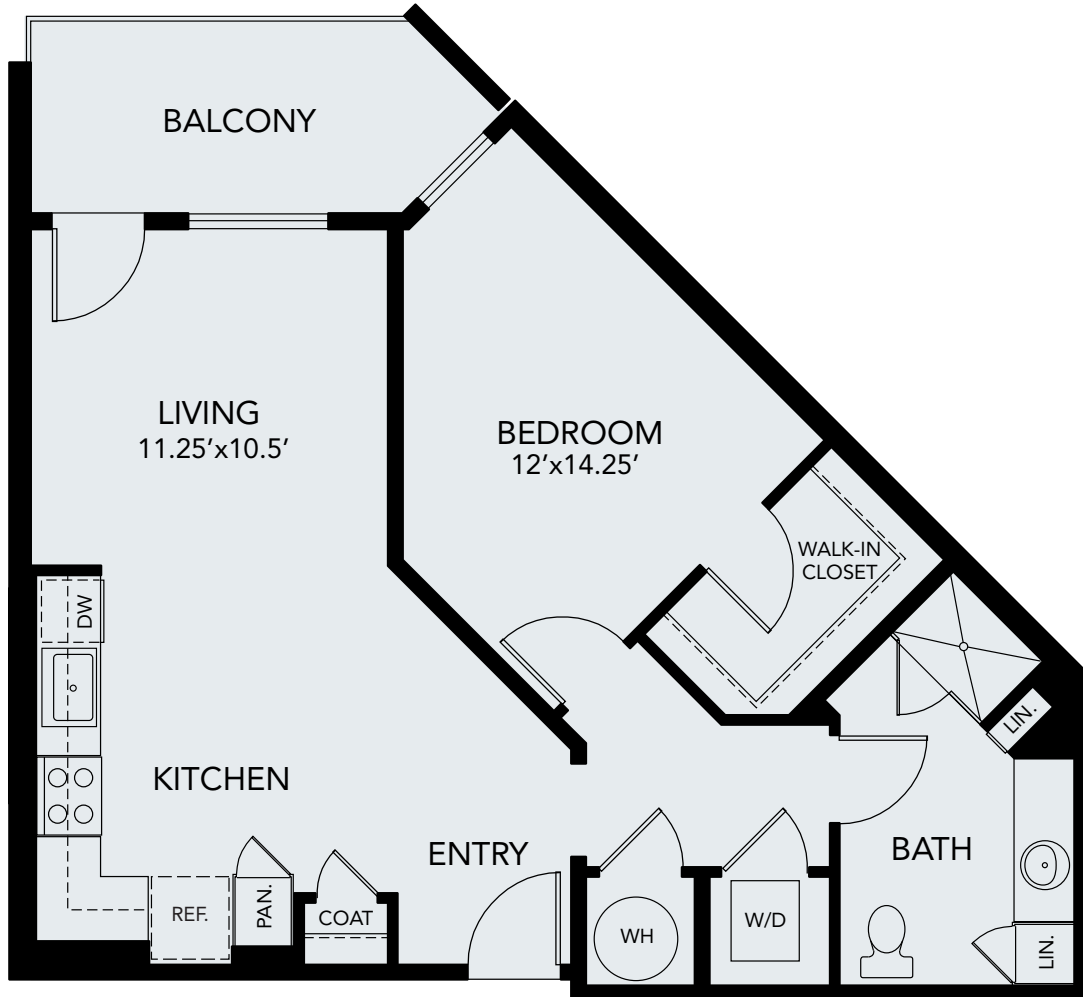

# PLAN A3

1 Bedroom 1 Bath  
Approx. 849 Sq. Ft.

[Click Here to View,  
Measure & Furnish Your  
Apartment Home](#)

## Stylish Living

Your new apartment home at Avenida Lakewood has all the features you want and need as you begin the next exciting chapter of your life.

- Spacious patio/balcony
- Shaker-style grey or white cabinets
- Quartz countertops in kitchen and bath in coordinating color scheme
- Designer flooring and window coverings
- Full stainless-steel appliance package
- Brushed nickel designer hardware
- Stackable washer and dryer
- Ceiling fan in master bedroom
- Contemporary lighting package
- Walk-in or spacious closets