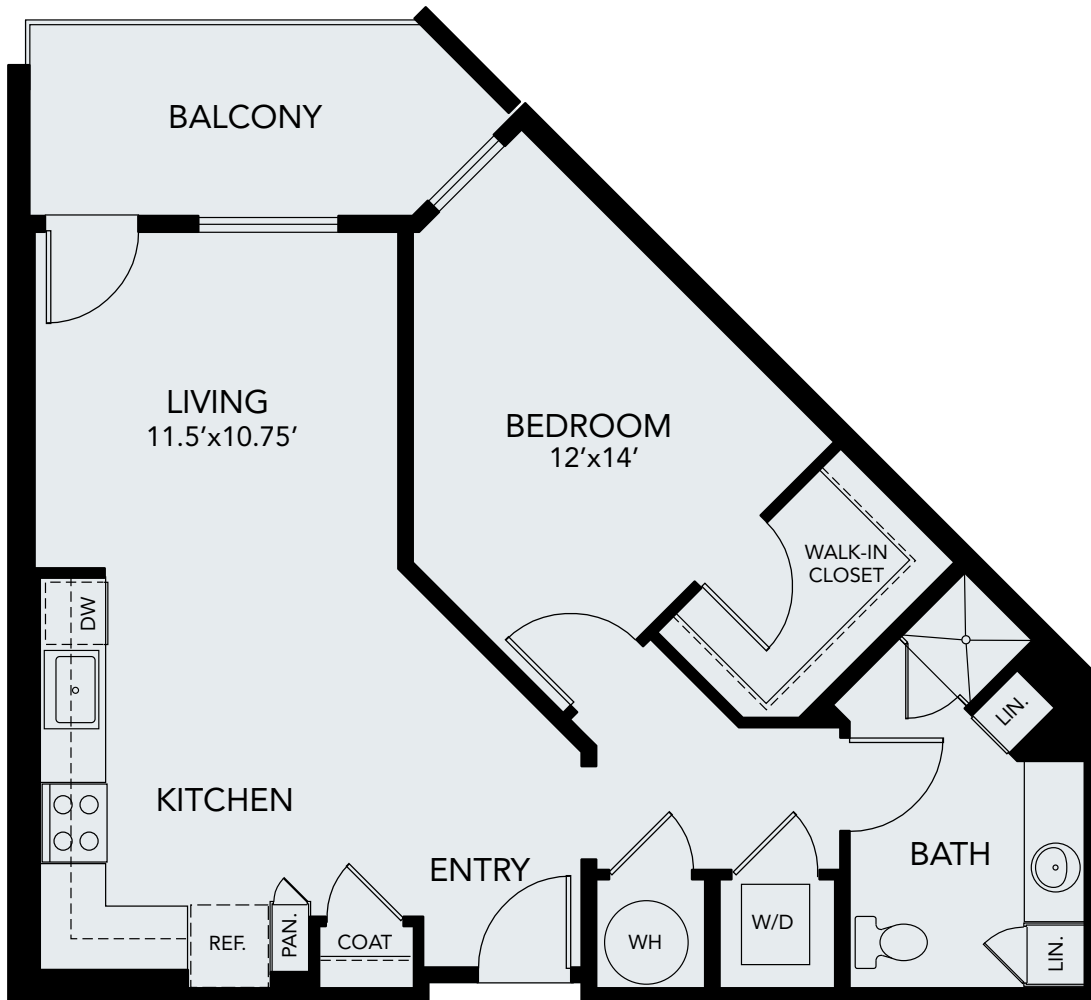

PLAN A3 ADA

1 Bedroom 1 Bath
Approx. 849 Sq. Ft.

[Click Here to View,
Measure & Furnish Your
Apartment Home](#)

Stylish Living

Your new apartment home at Avenida Lakewood has all the features you want and need as you begin the next exciting chapter of your life.

- Spacious patio/balcony
- Shaker-style grey or white cabinets
- Quartz countertops in kitchen and bath in coordinating color scheme
- Designer flooring and window coverings
- Full stainless-steel appliance package
- Brushed nickel designer hardware
- Stackable washer and dryer
- Ceiling fan in master bedroom
- Contemporary lighting package
- Walk-in or spacious closets