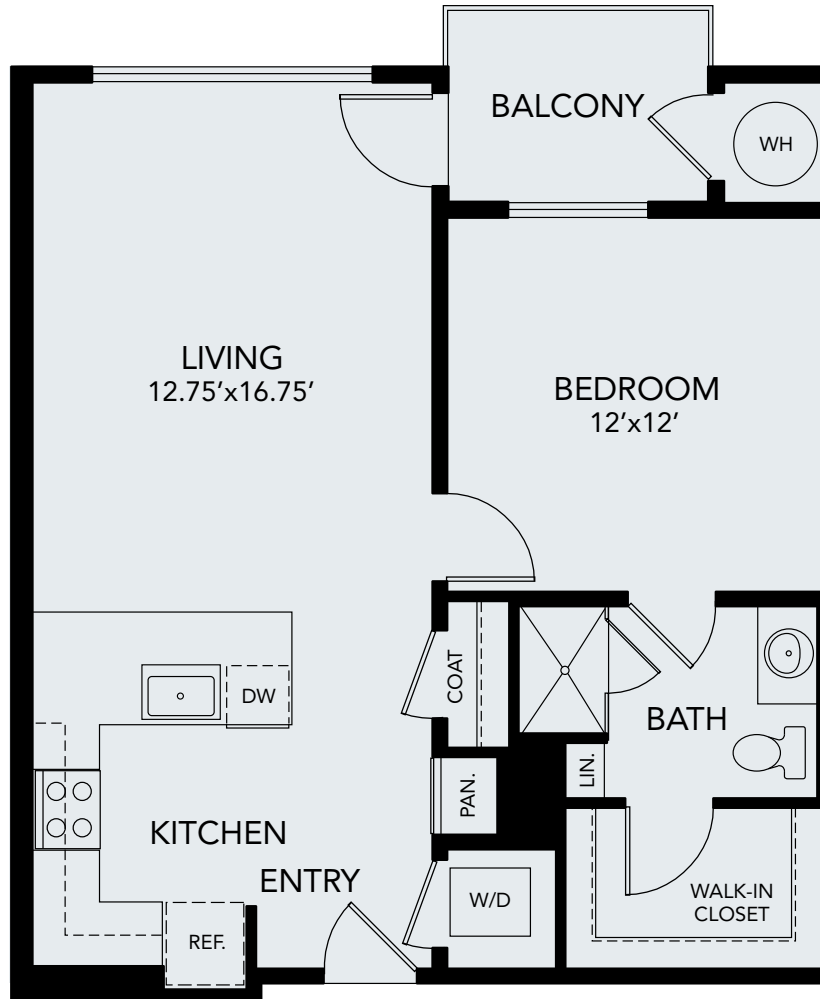

# PLAN A2

1 Bedroom 1 Bath  
Approx. 798 Sq. Ft.

[Click Here to View,  
Measure & Furnish Your  
Apartment Home](#)

## Stylish Living

Your new apartment home at Avenida Lakewood has all the features you want and need as you begin the next exciting chapter of your life.

- Spacious patio/balcony
- Shaker-style grey or white cabinets
- Quartz countertops in kitchen and bath in coordinating color scheme
- Designer flooring and window coverings
- Full stainless-steel appliance package
- Brushed nickel designer hardware
- Stackable washer and dryer
- Ceiling fan in master bedroom
- Contemporary lighting package
- Walk-in or spacious closets