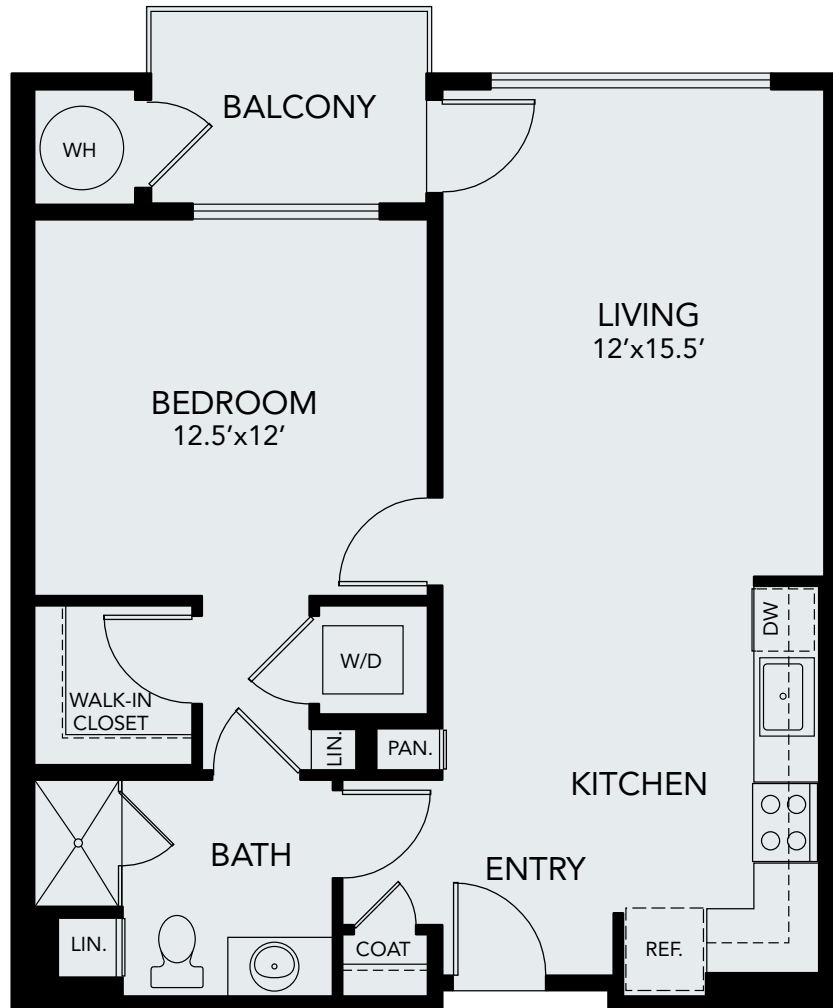

PLAN A1

1 Bedroom 1 Bath
Approx. 796 Sq. Ft.

[Click Here to View,
Measure & Furnish Your
Apartment Home](#)

Stylish Living

Your new apartment home at Avenida Lakewood has all the features you want and need as you begin the next exciting chapter of your life.

- Spacious patio/balcony
- Shaker-style grey or white cabinets
- Quartz countertops in kitchen and bath in coordinating color scheme
- Designer flooring and window coverings
- Full stainless-steel appliance package
- Brushed nickel designer hardware
- Stackable washer and dryer
- Ceiling fan in master bedroom
- Contemporary lighting package
- Walk-in or spacious closets