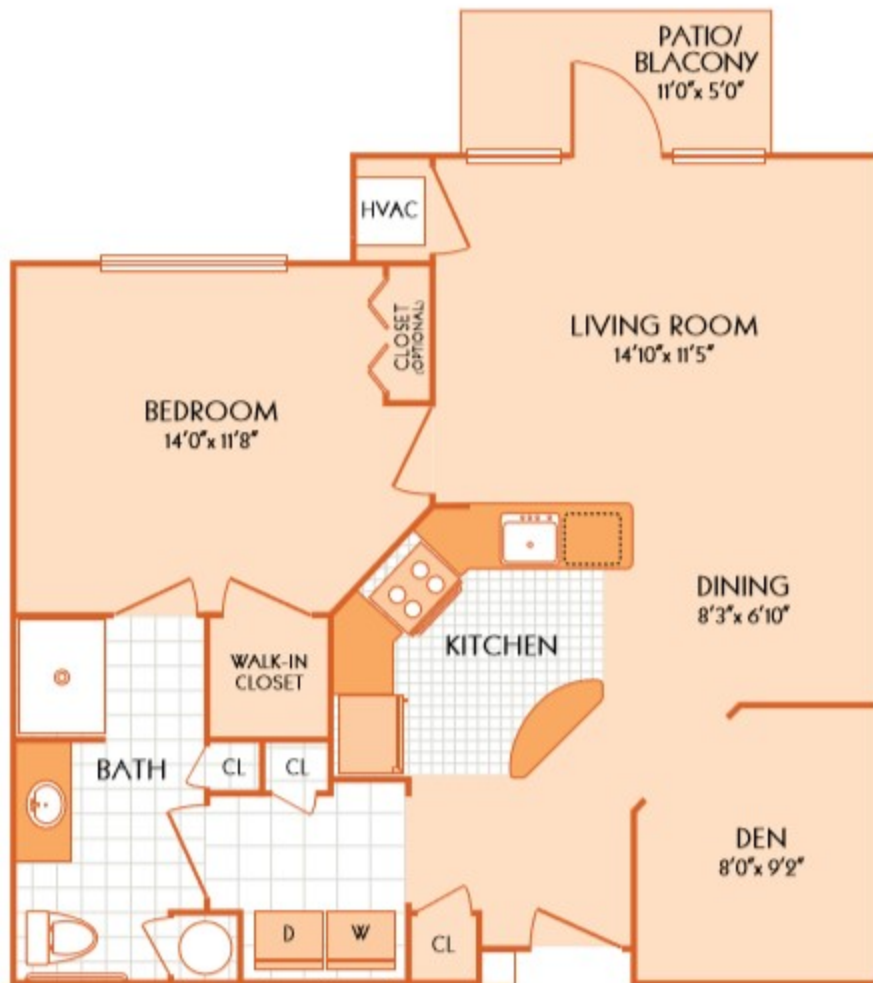

The Superior  
The Superior Alternate A  
816 sq. ft.

Dimensions and square footage may vary by unit.

[www.AllSeasonsWestBloomfield.com](http://www.AllSeasonsWestBloomfield.com)  
(248) 841-8001

B-1, B-PH