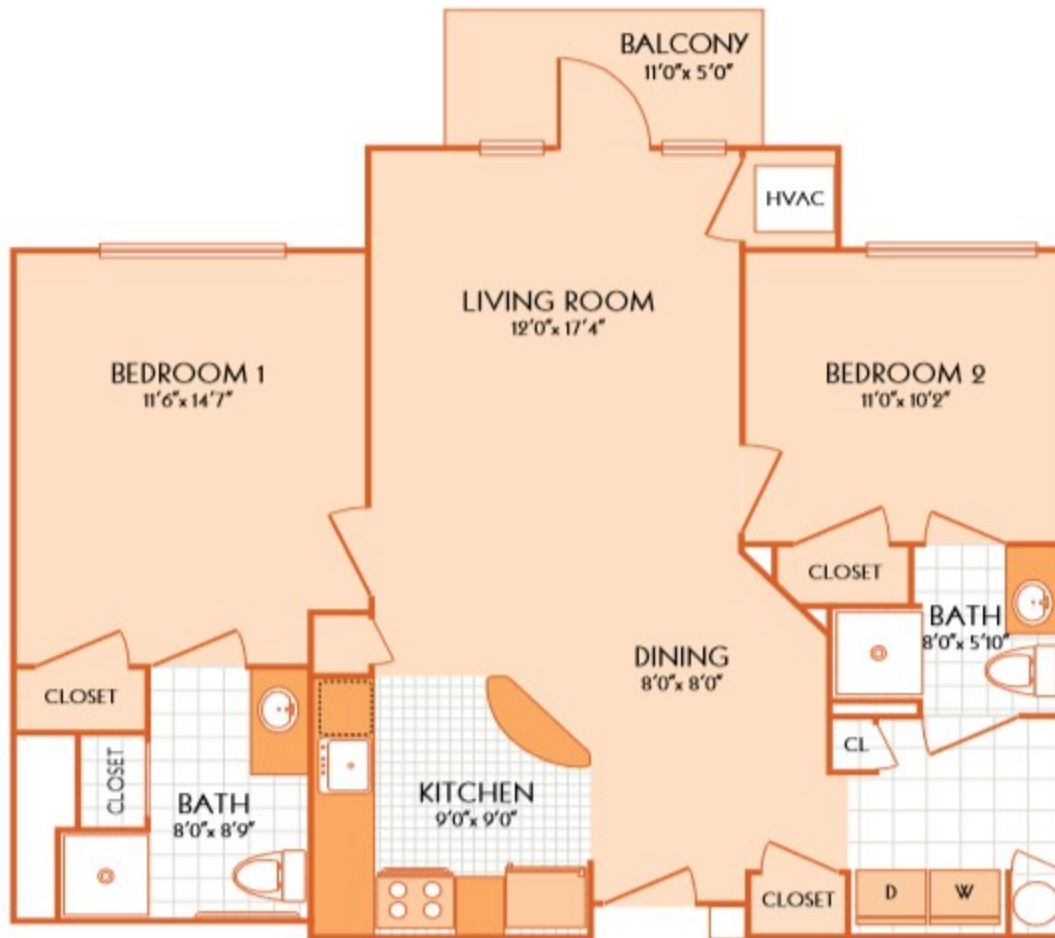

The Michigan Alternate
952 sq. ft.

Dimensions and square footage may vary by unit.

www.AllSeasonsWestBloomfield.com
(248) 841-8001

C-PH