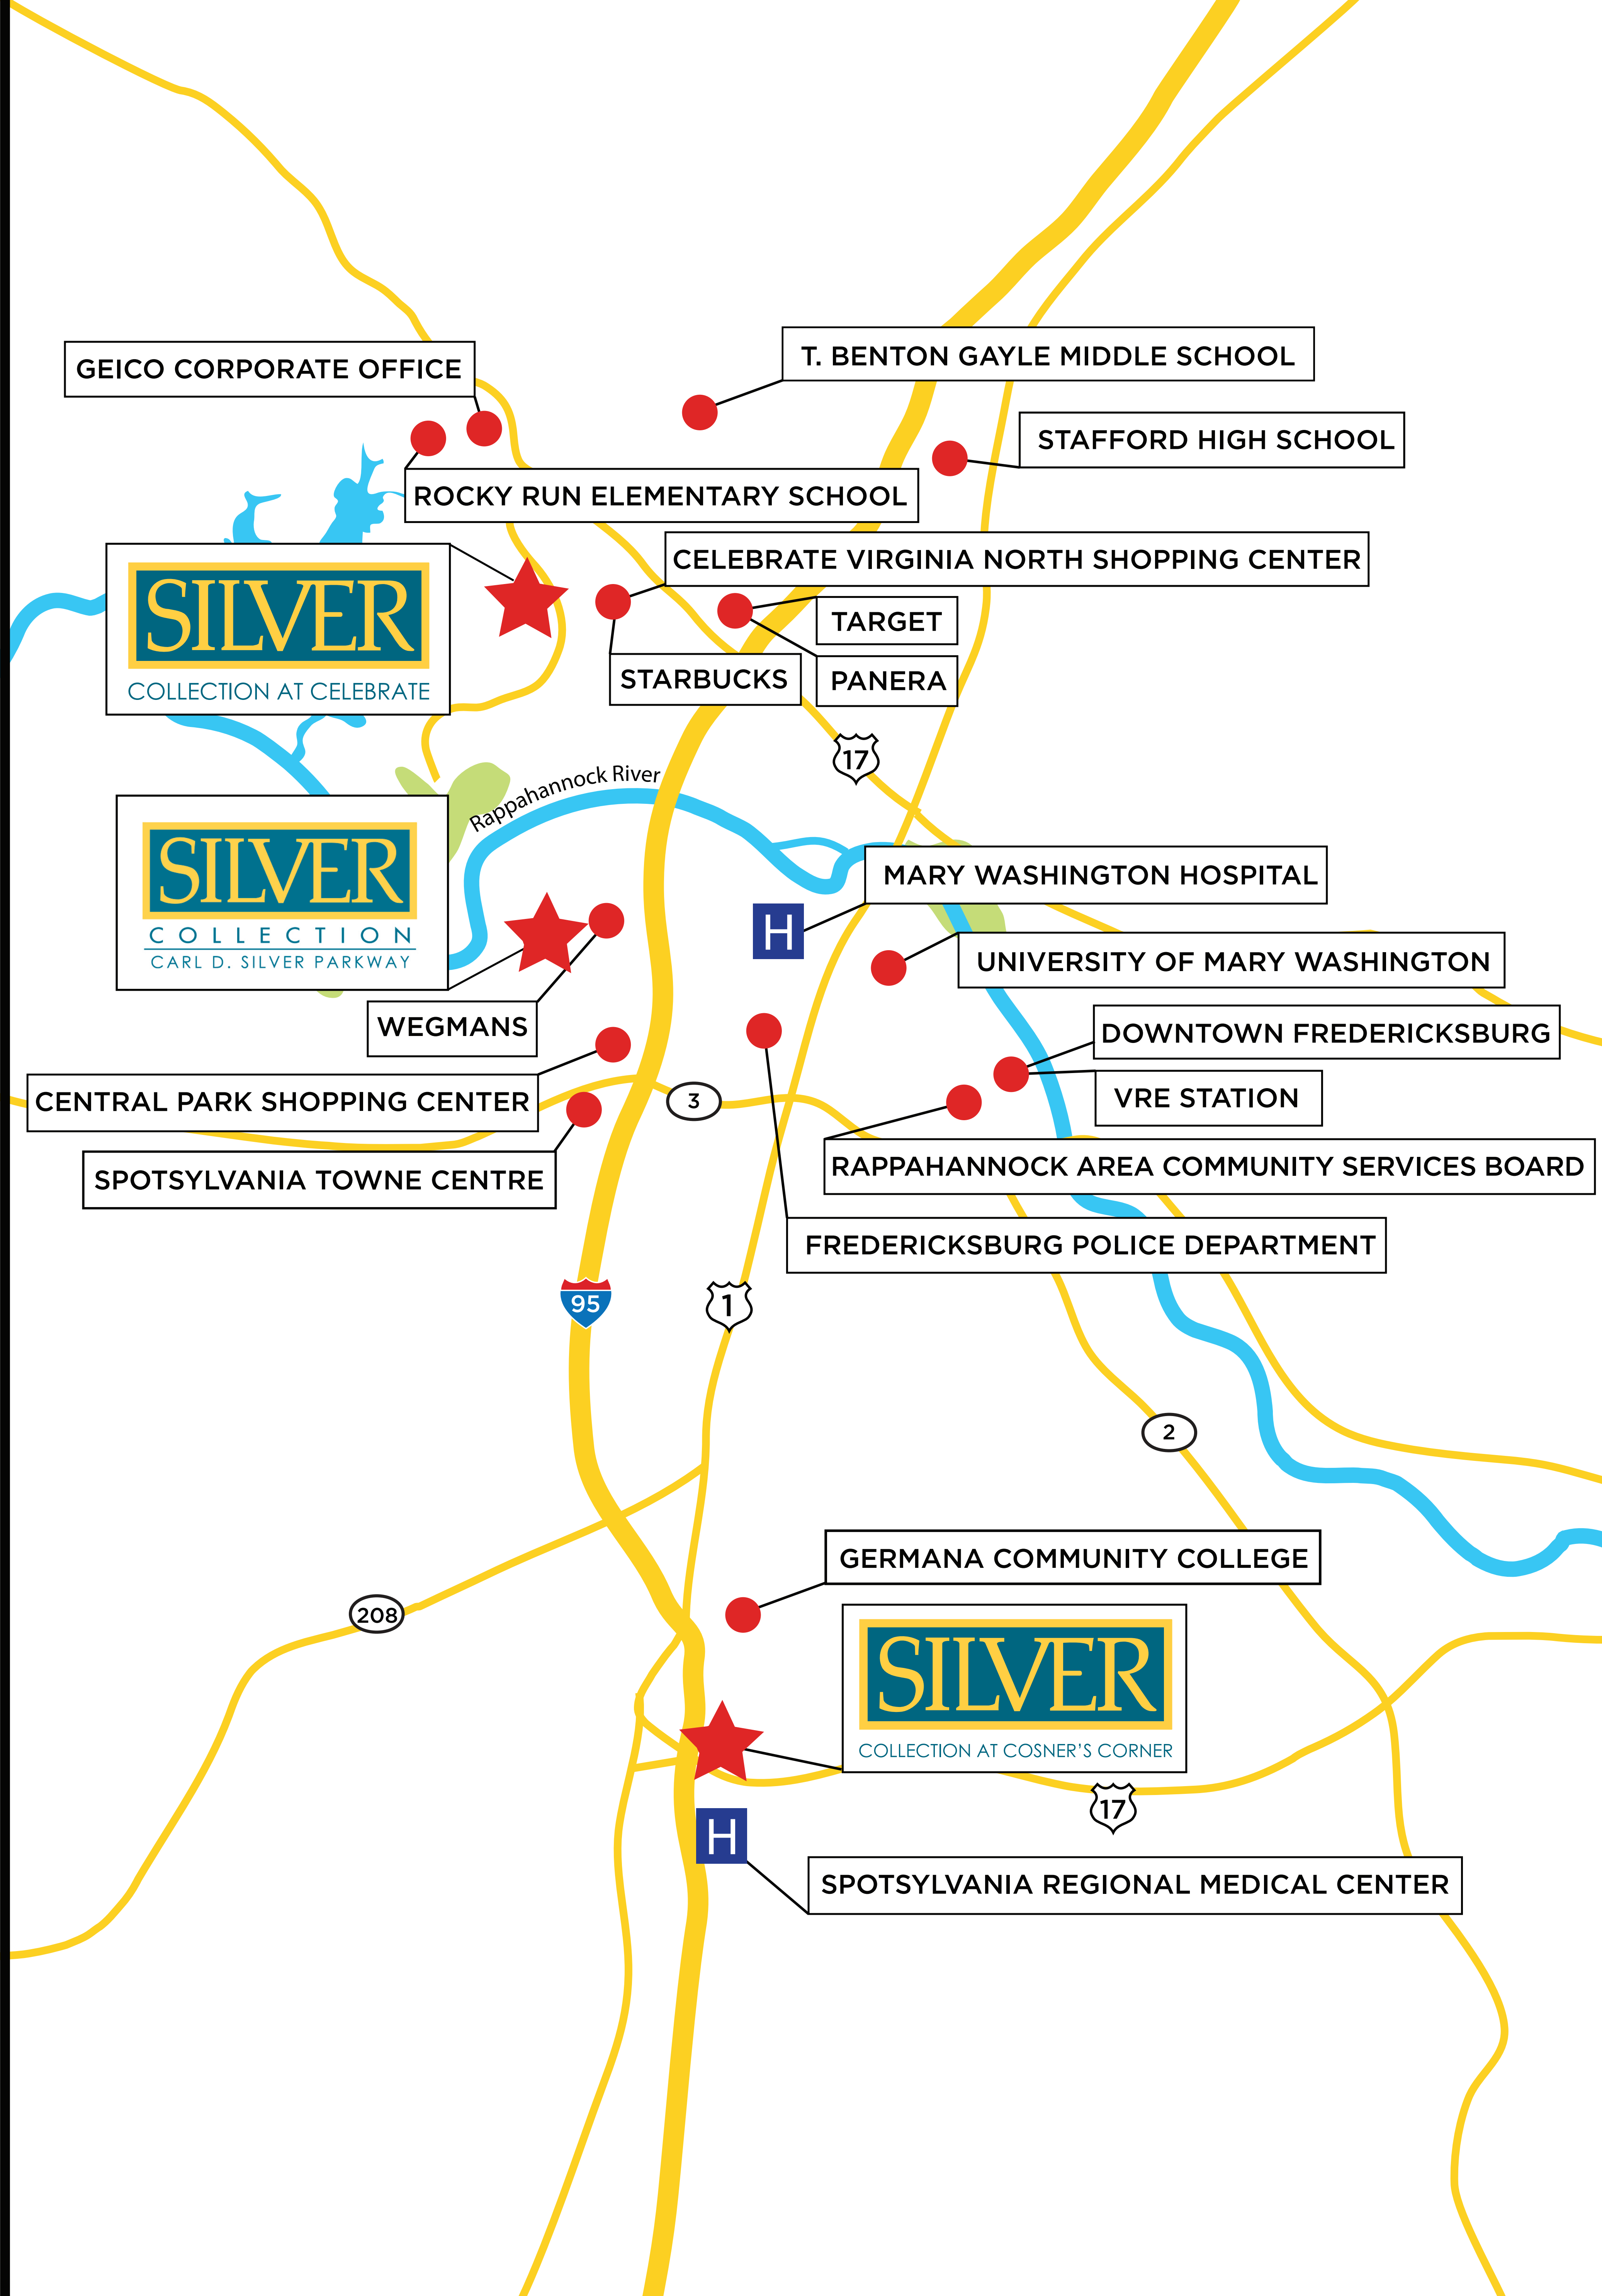

WASHINGTON D.C.- 52 MILES
DAHLGREN NAVAL BASE- 31 MILES

GEICO CORPORATE OFFICE

T. BENTON GAYLE MIDDLE SCHOOL

STAFFORD HIGH SCHOOL

ROCKY RUN ELEMENTARY SCHOOL

SILVER
COLLECTION AT CELEBRATE

CELEBRATE VIRGINIA NORTH SHOPPING CENTER

TARGET

STARBUCKS

PANERA

SILVER
COLLECTION
CARL D. SILVER PARKWAY

Rappahannock River

MARY WASHINGTON HOSPITAL

UNIVERSITY OF MARY WASHINGTON

WEGMANS

DOWNTOWN FREDERICKSBURG

CENTRAL PARK SHOPPING CENTER

VRE STATION

SPOTSYLVANIA TOWNE CENTRE

RAPPAHANNOCK AREA COMMUNITY SERVICES BOARD

FREDERICKSBURG POLICE DEPARTMENT

GERMANA COMMUNITY COLLEGE

SILVER
COLLECTION AT COSNER'S CORNER

SPOTSYLVANIA REGIONAL MEDICAL CENTER