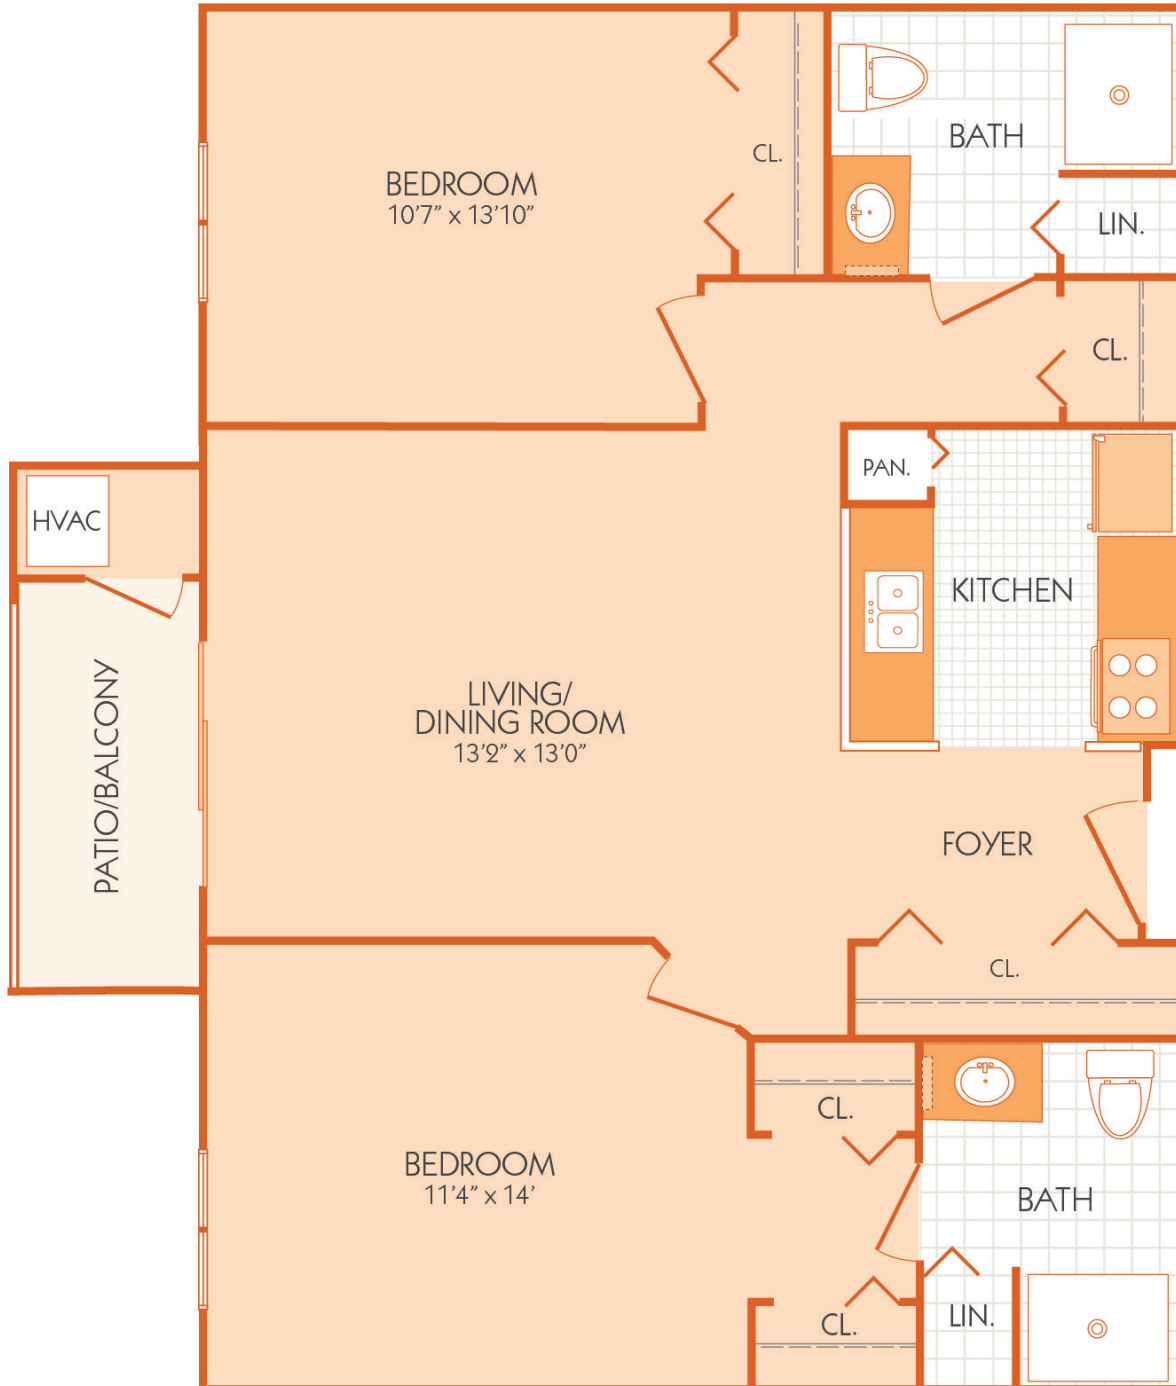

The Birch
940 sq. ft.

Dimensions and square footage may vary by unit.

www.AllSeasonsRochesterHills.com
(248) 299-0700